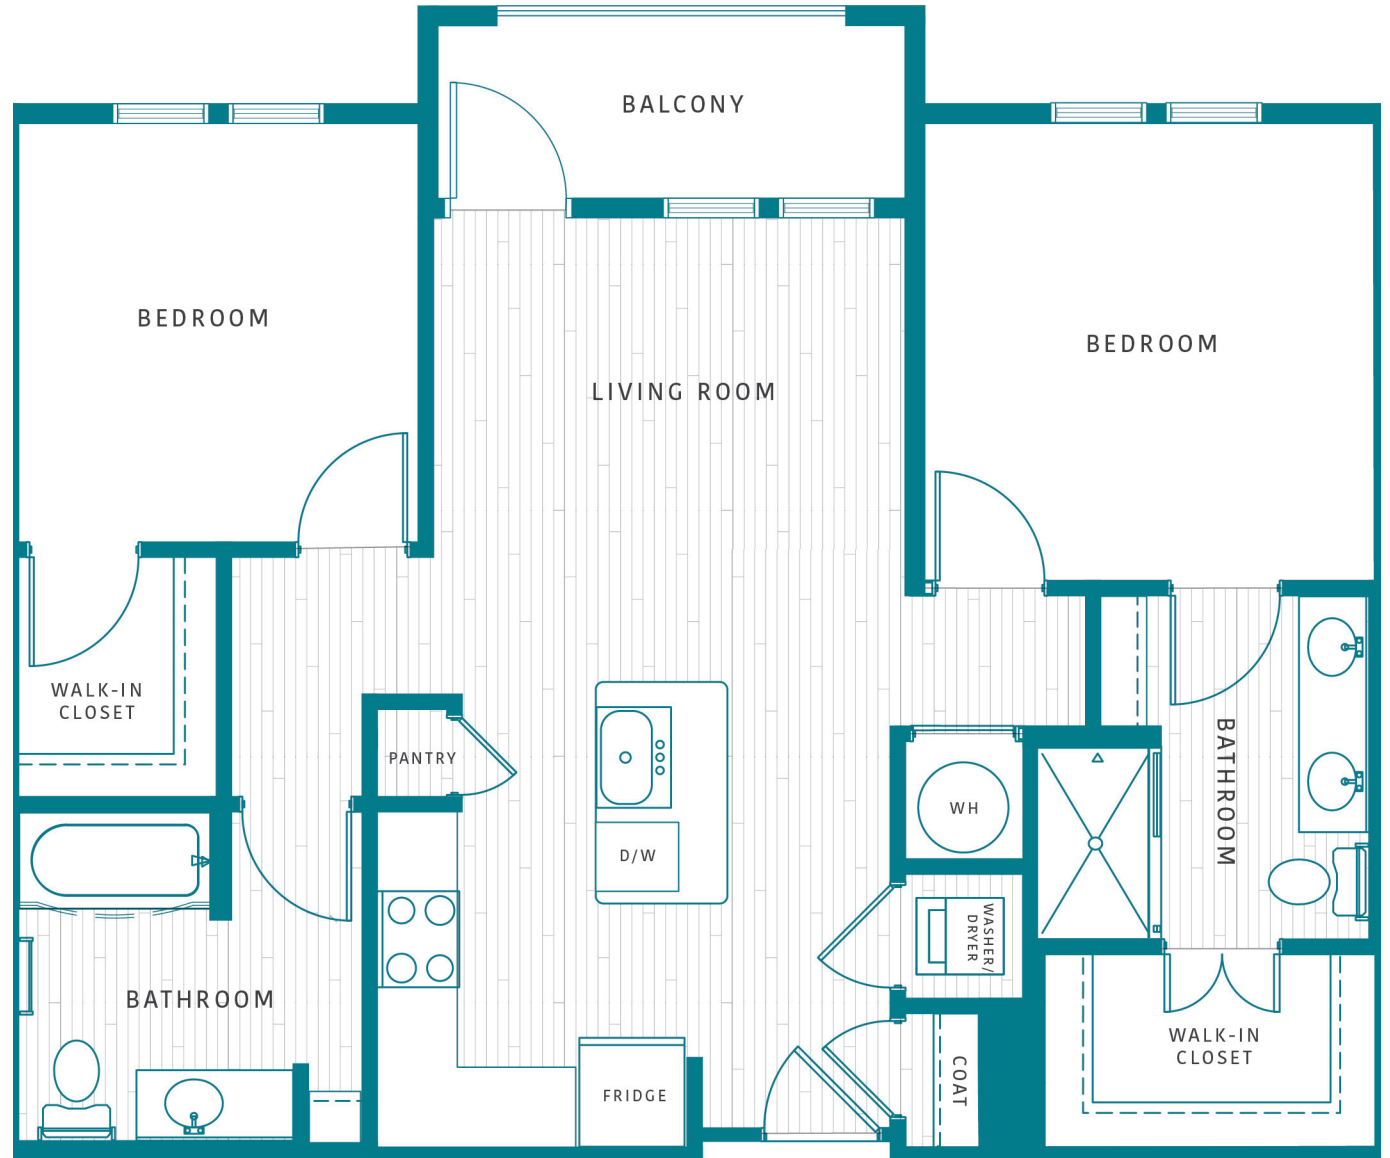

**isla
antigua**

Ancient City. Modern Apartments.

Flagler

2 Bed / 2 Bath

957 SQ FT

655 West Marina Cove Drive

St. Augustine, FL 32080

904.471.1330

IslaApts.com

Floor plans are artist's rendering. All dimensions are approximate. Actual product and specifications may vary in dimension or detail. Not all features are available in every apartment. Prices and availability are subject to change. Please see a representative for details.