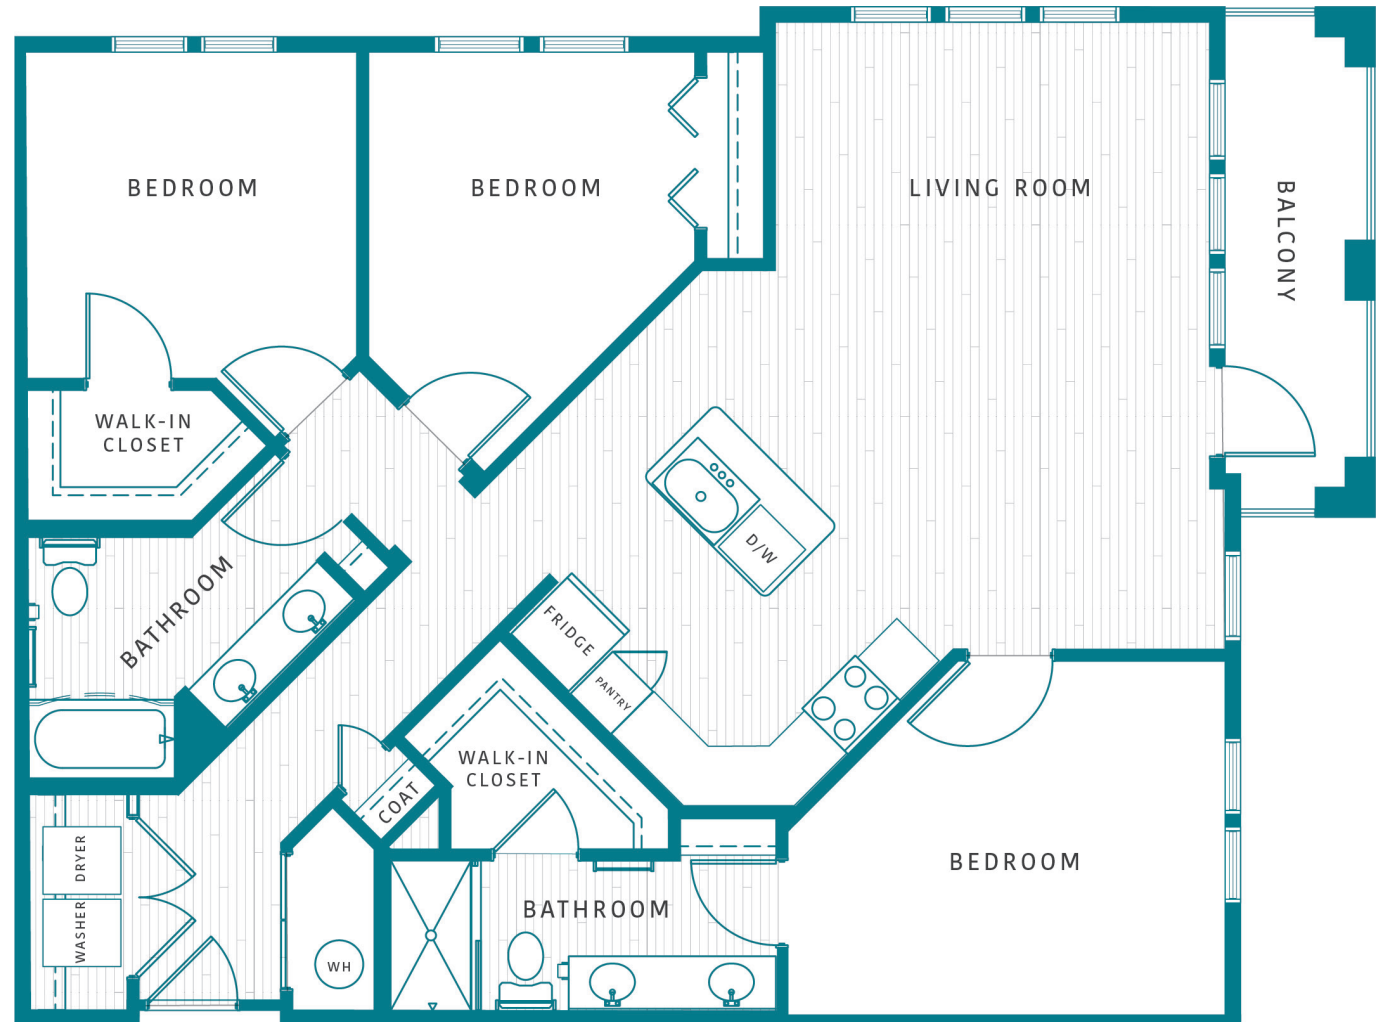

## Drake

3 Bed / 2 Bath

1356 SQ FT

655 West Marina Cove Drive

St. Augustine, FL 32080

904.471.1330

IslaApts.com

Floor plans are artist's rendering. All dimensions are approximate. Actual product and specifications may vary in dimension or detail. Not all features are available in every apartment. Prices and availability are subject to change. Please see a representative for details.