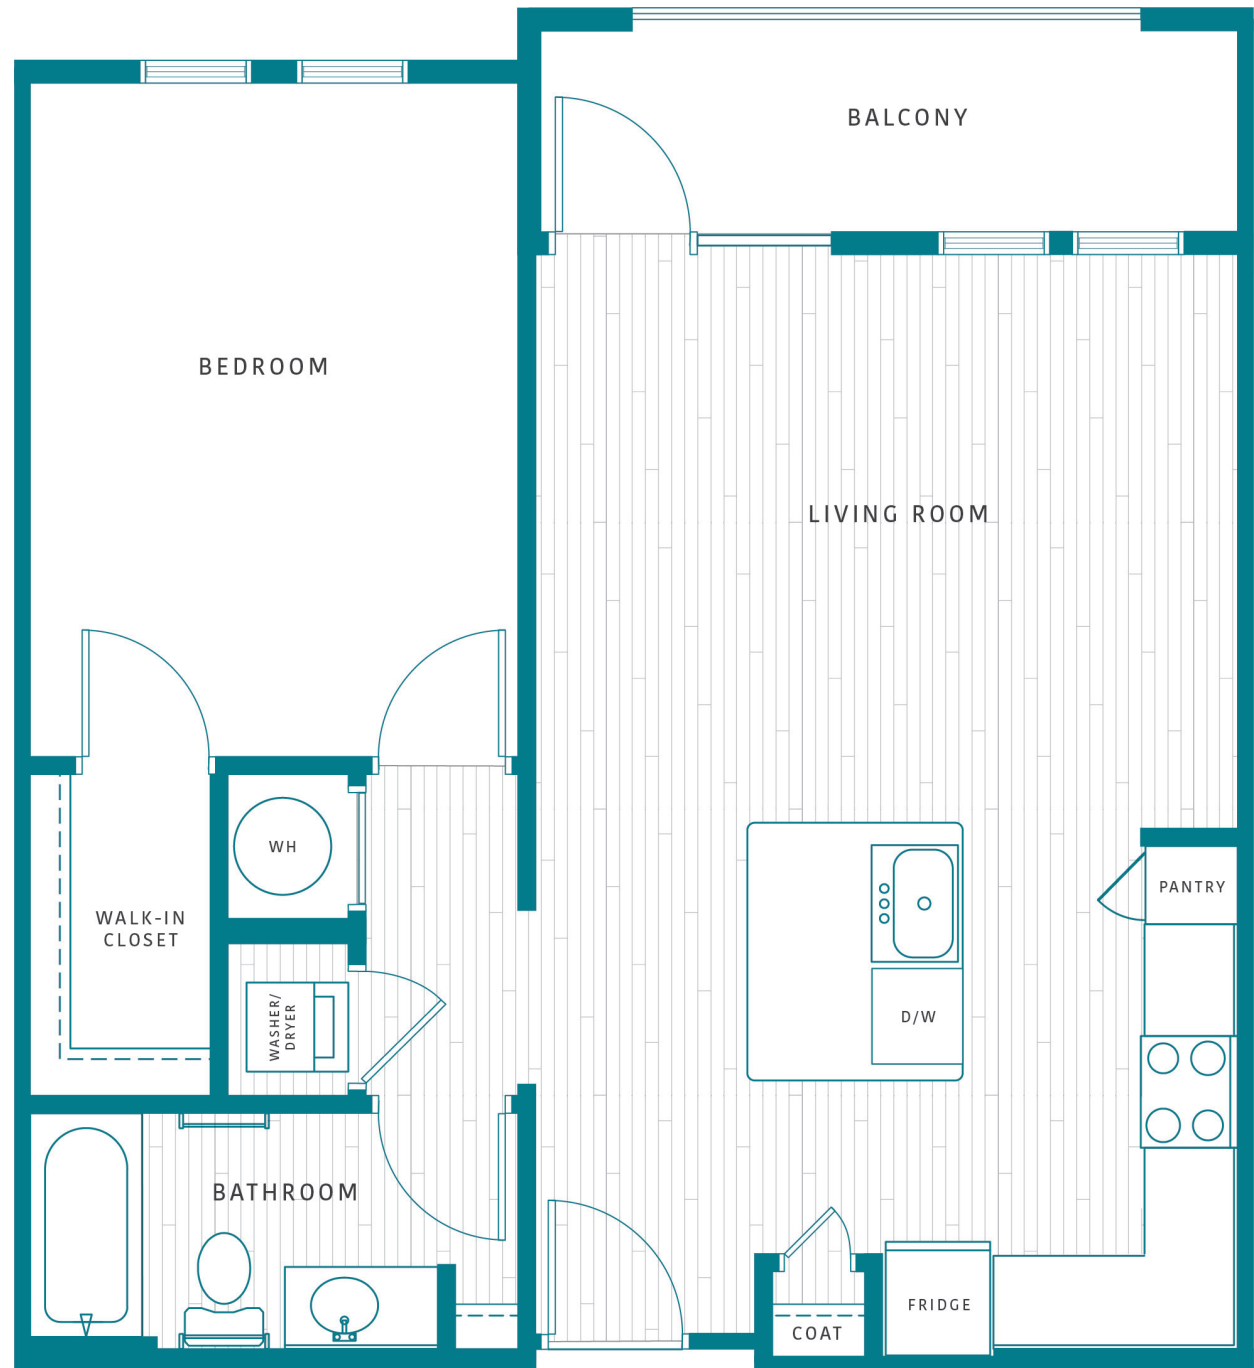

**isla
antigua**

Ancient City. Modern Apartments.

Anastasia

1 Bed / 1 Bath

748 SQ FT

655 West Marina Cove Drive

St. Augustine, FL 32080

904.471.1330

IslaApts.com

Floor plans are artist's rendering. All dimensions are approximate. Actual product and specifications may vary in dimension or detail. Not all features are available in every apartment. Prices and availability are subject to change. Please see a representative for details.