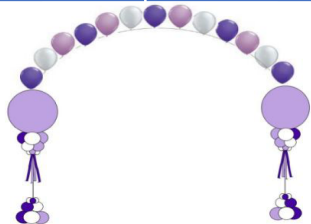

COMBINED	Price depends on the columns you choose and length of SOP