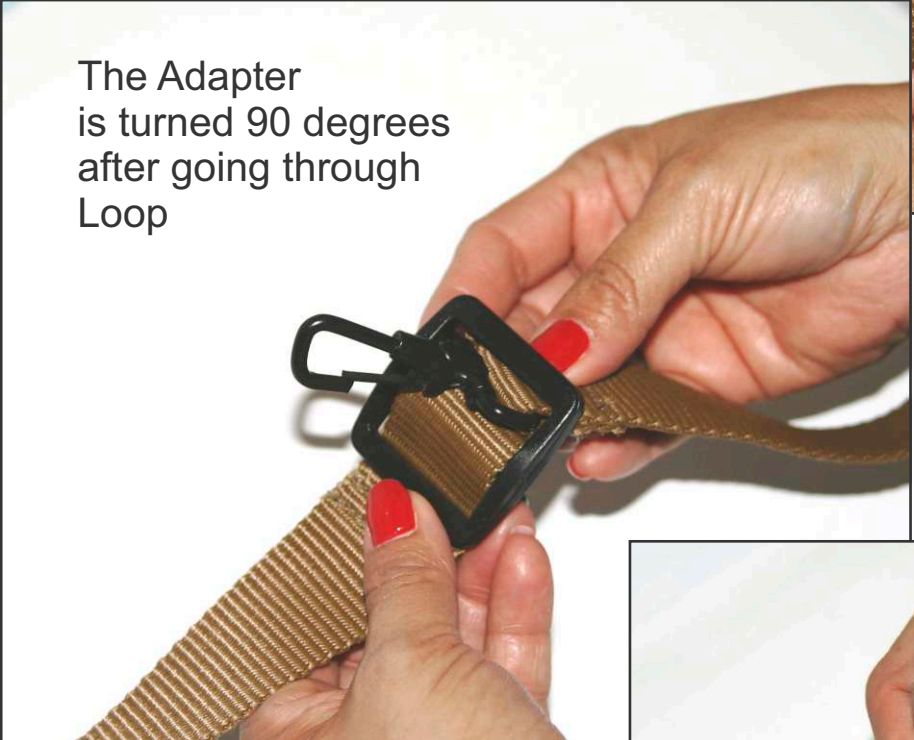

AK Sling

The Adapter is turned flat to go through the Loop

The Adapter is turned 90 degrees after going through Loop

The Outdoor Connection™

A DIVISION OF BOYT HARNESS COMPANY, LLC

7901 Panther Way • Waco, TX • 76712-6556 • USA
Phone: 254-772-5575 • Fax: 254-776-3553
800-533-6076