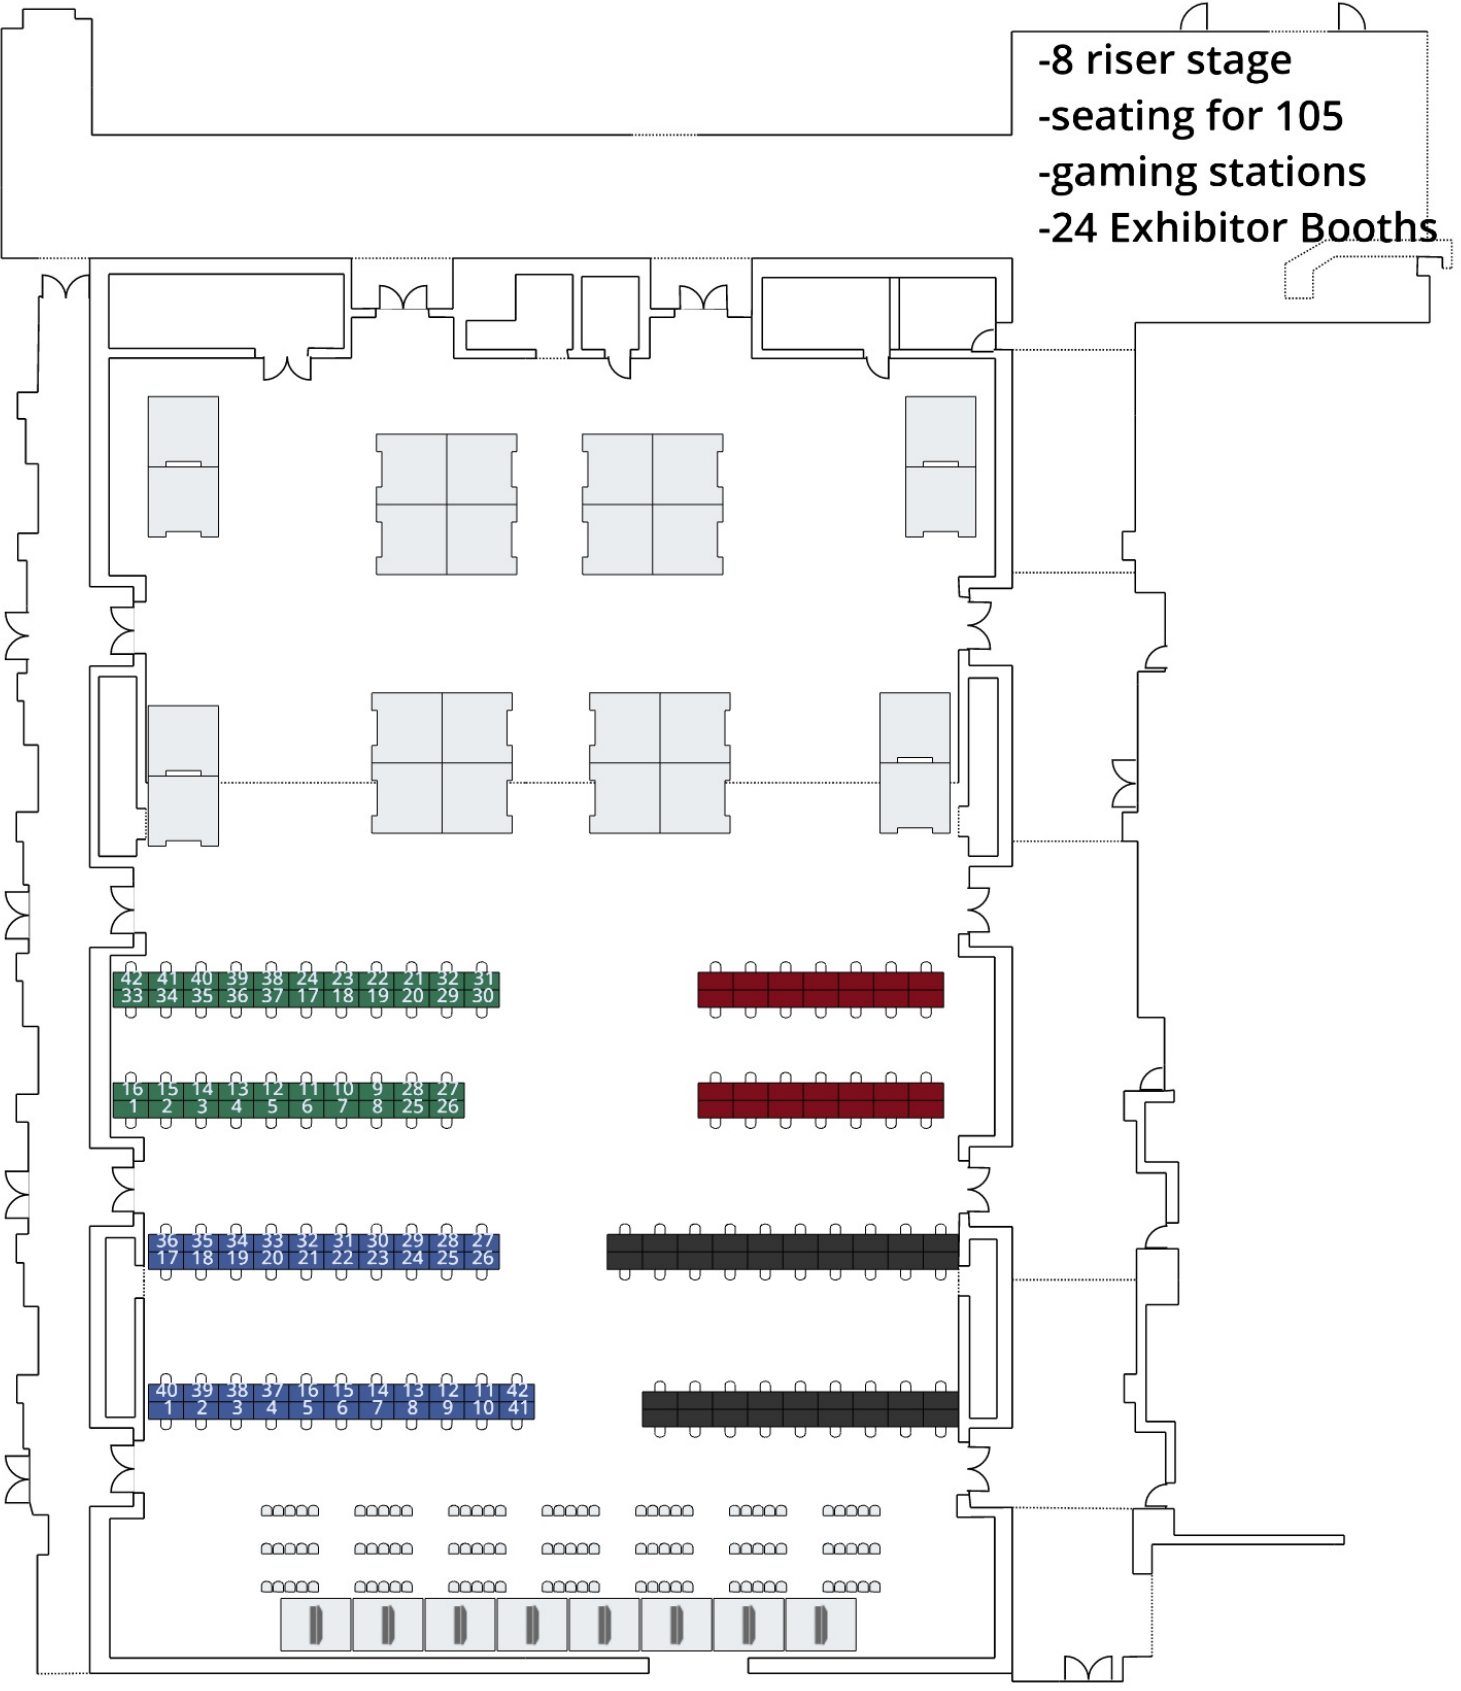

- 8 riser stage
- seating for 105
- gaming stations
- 24 Exhibitor Booths

10 Feet