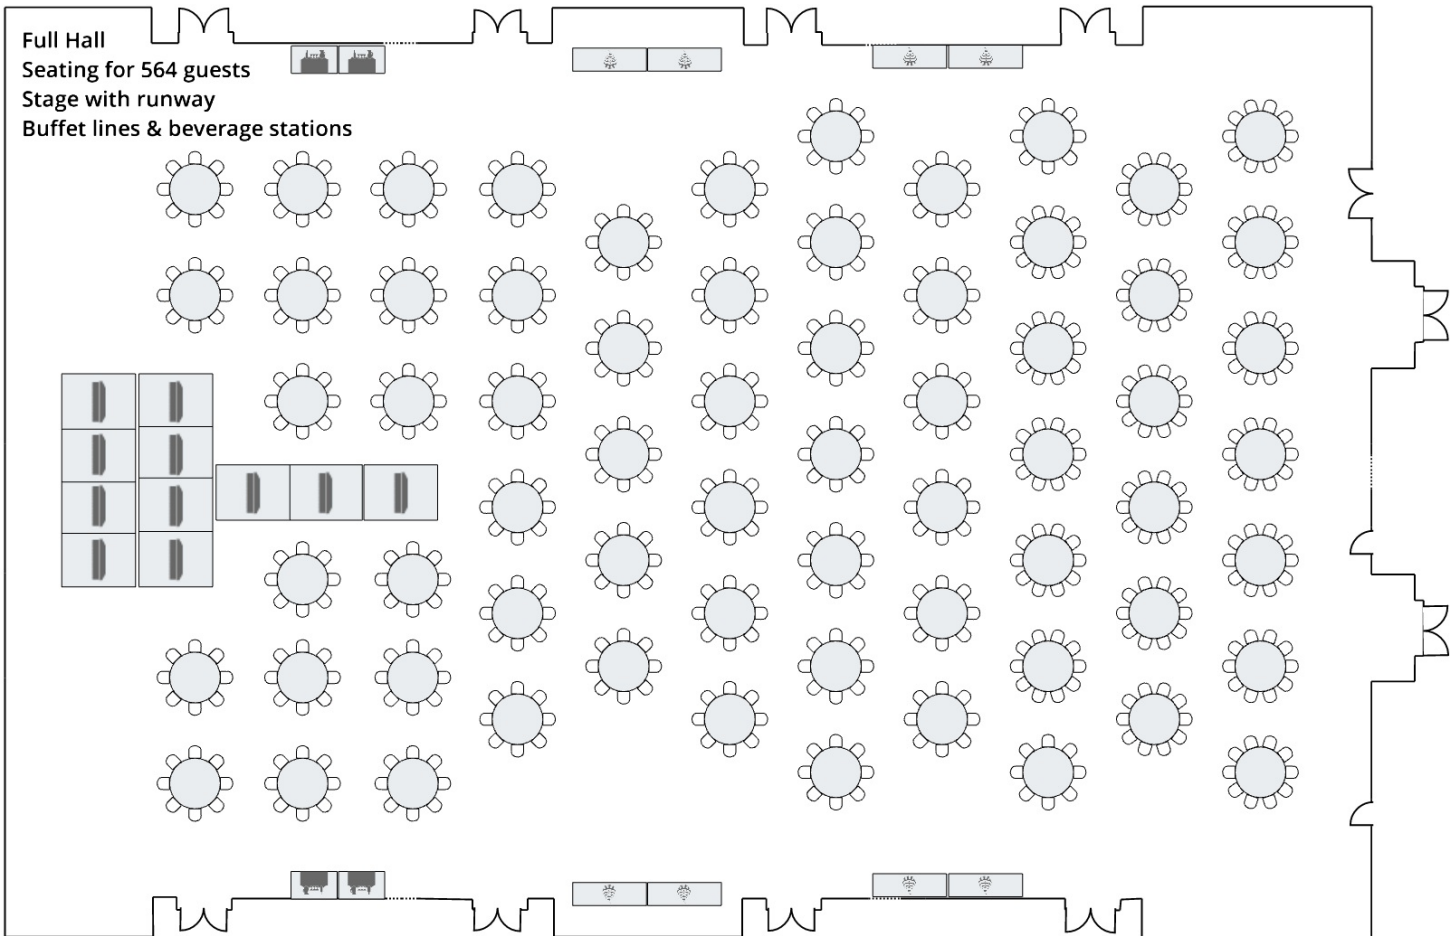

Full Hall
Seating for 564 guests
Stage with runway
Buffet lines & beverage stations

10 Feet