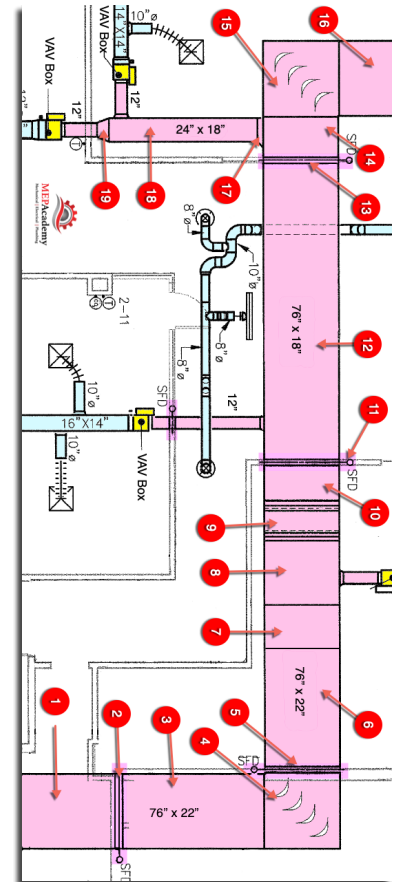

VAV High Side Rectangular Ductwork #2

VAV High Side Rectangular Ductwork #2 (Practice Test #2)		
Item #	Duct or Fitting Description	Size
1	Straight Duct	76" x 22"
2	Smoke/Fire Damper	76" x 22"
3	Straight Duct	76" x 22"
4	90-Degree Elbow w/TV	76" x 22"
5	Smoke/Fire Damper	76" x 22"
6	Straight Duct	76" x 22"
7	Transition	76" x 22" to 76" x 18"
8	Straight Duct	76" x 18"
9	Offset ***	76" x 18"
10	Straight Duct	76" x 18"
11	Smoke/Fire Damper	76" x 18"
12	Straight Duct	76" x 18"
13	Smoke/Fire Damper	76" x 18"
14	Straight Duct	76" x 18"
15	90-Degree Elbow w/TV	76" x 18"
16	Straight Duct	76" x 18"
17	45-Degree Tap	24" x 18"
18	Straight Duct	24" x 18"
19	Square to Round	24" x 18" to 12"

*** This could be done with a couple of angles also.