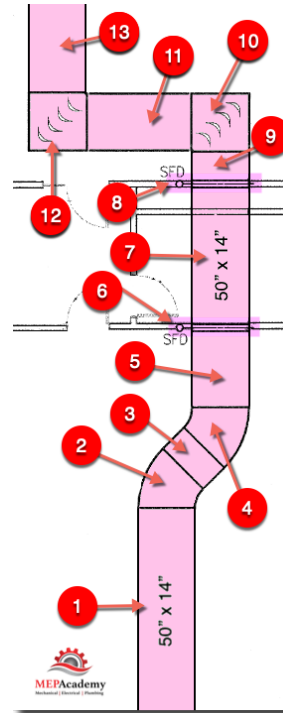

## Sheet Metal Ductwork Takeoff - Practice Test #2 - Answers

### VAV High Side Rectangular Ductwork #1

VAV High Side Rectangular Ductwork #1 (Practice Test #2)		
Item #	Duct or Fitting Description	Size
1	Straight Duct	50" x 14"
2	Angle	50" x 14"
3	Straight Duct	50" x 14"
4	Angle	50" x 14"
5	Straight Duct	50" x 14"
6	Smoke/Fire Damper	50" x 14"
7	Straight Duct	50" x 14"
8	Smoke/Fire Damper	50" x 14"
9	Straight Duct	50" x 14"
10	90-Degree Elbow w/Turning Vanes	50" x 14"
11	Straight Duct	50" x 14"
12	90-Degree Elbow w/Turning Vanes	50" x 14"
13	Straight Duct	50" x 14"

## VAV High Side Rectangular Ductwork #2

VAV High Side Rectangular Ductwork #2 (Practice Test #2)		
Item #	Duct or Fitting Description	Size
1	Straight Duct	76" x 22"
2	Smoke/Fire Damper	76" x 22"
3	Straight Duct	76" x 22"
4	90-Degree Elbow w/TV	76" x 22"
5	Smoke/Fire Damper	76" x 22"
6	Straight Duct	76" x 22"
7	Transition	76" x 22" to 76" x 18"
8	Straight Duct	76" x 18"
9	Offset ***	76" x 18"
10	Straight Duct	76" x 18"
11	Smoke/Fire Damper	76" x 18"
12	Straight Duct	76" x 18"
13	Smoke/Fire Damper	76" x 18"
14	Straight Duct	76" x 18"
15	90-Degree Elbow w/TV	76" x 18"
16	Straight Duct	76" x 18"
17	45-Degree Tap	24" x 18"
18	Straight Duct	24" x 18"
19	Square to Round	24" x 18" to 12"

\*\*\* This could be done with a couple of angles also.