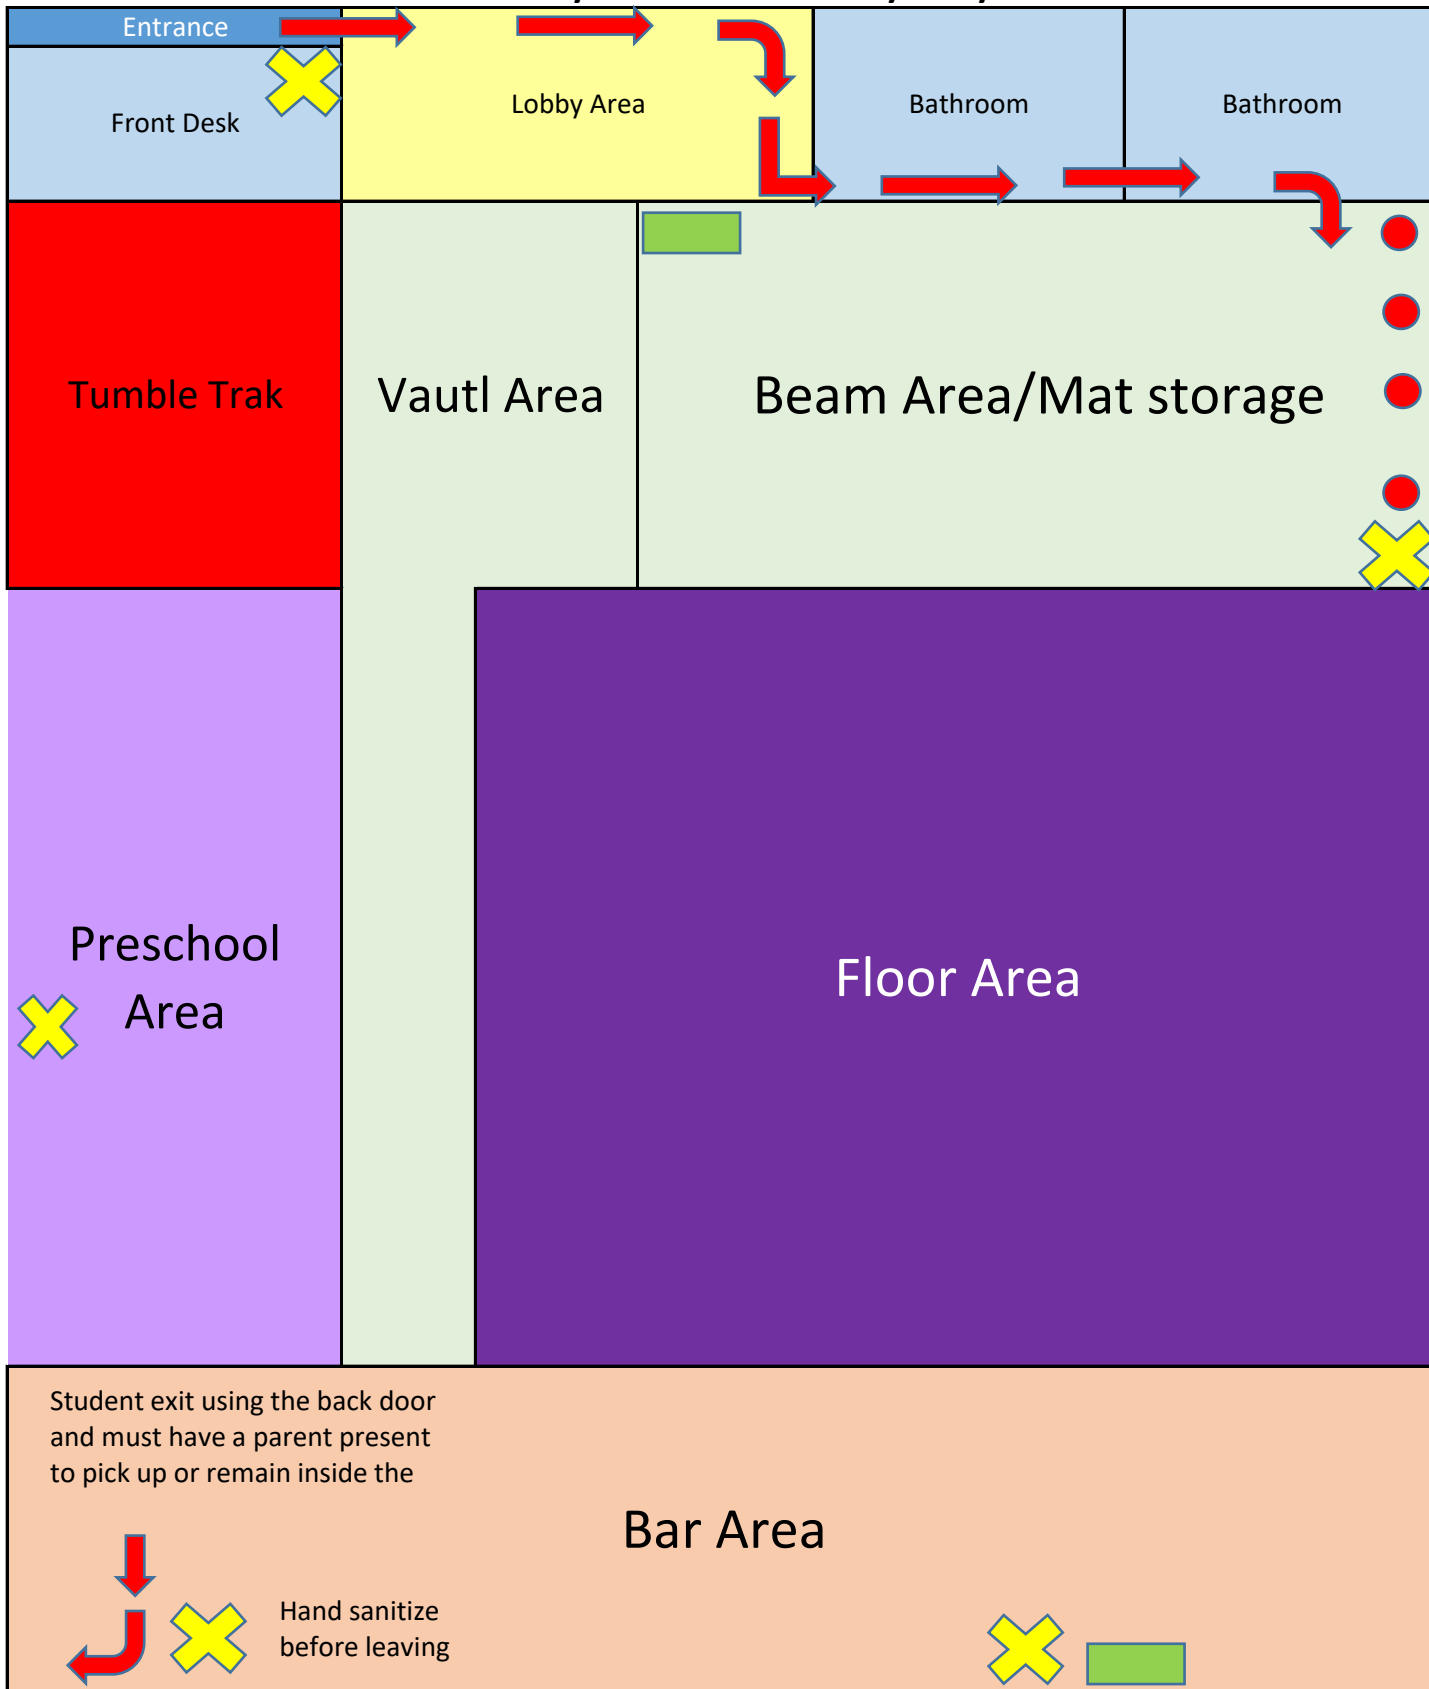

Carousel Gymnastics - Plover Gym Layout

 Hand Sanitizer Station

 Cleaning Supplies

 Floor Marker