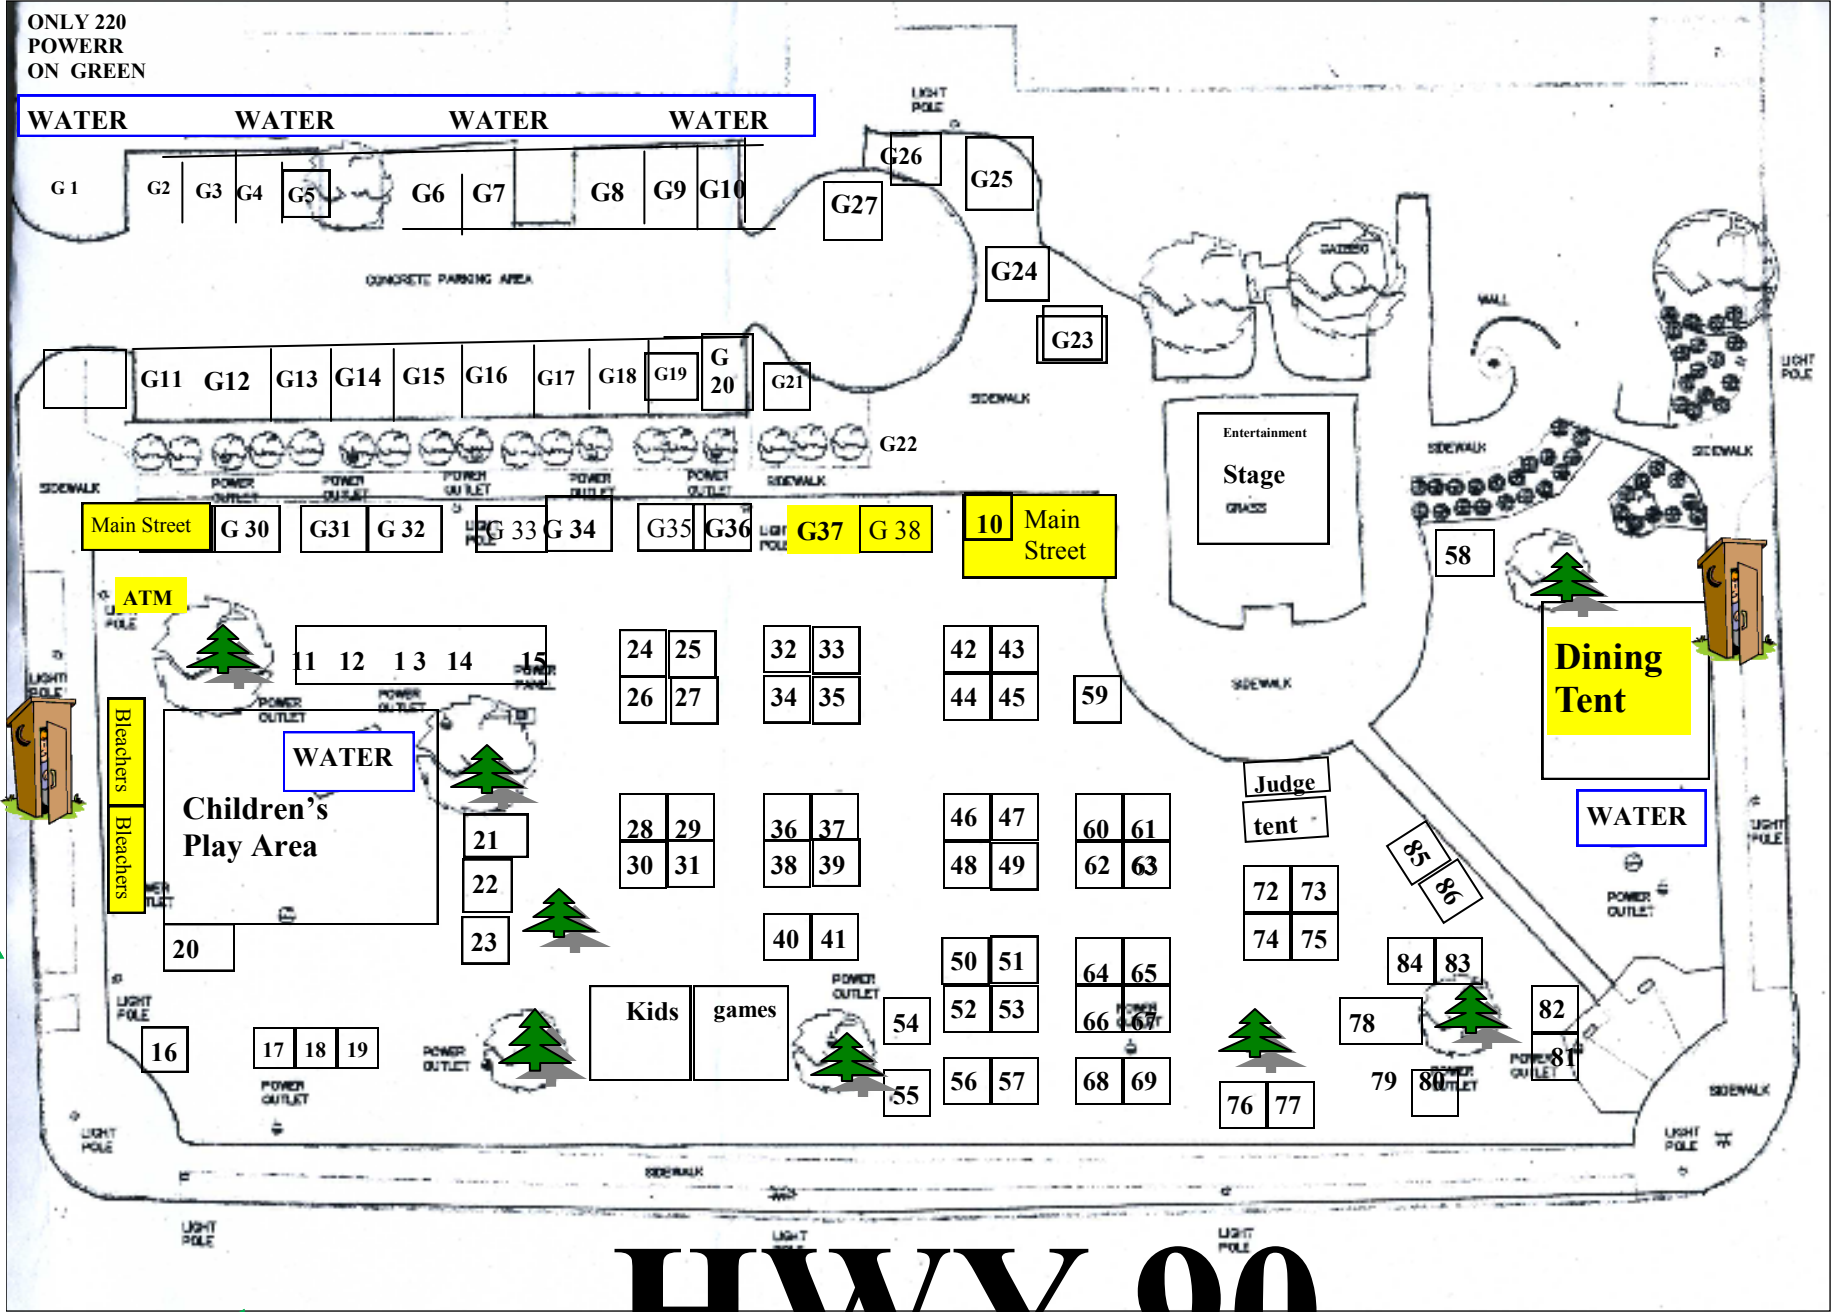

The Green arrows are the ST. Patrick's Day Parade route

L  
A  
M  
E  
U  
S  
E  
S  
T  
R  
E  
E  
T

M  
A  
I  
N  
S  
T  
R  
E  
E  
T

# HWY 90