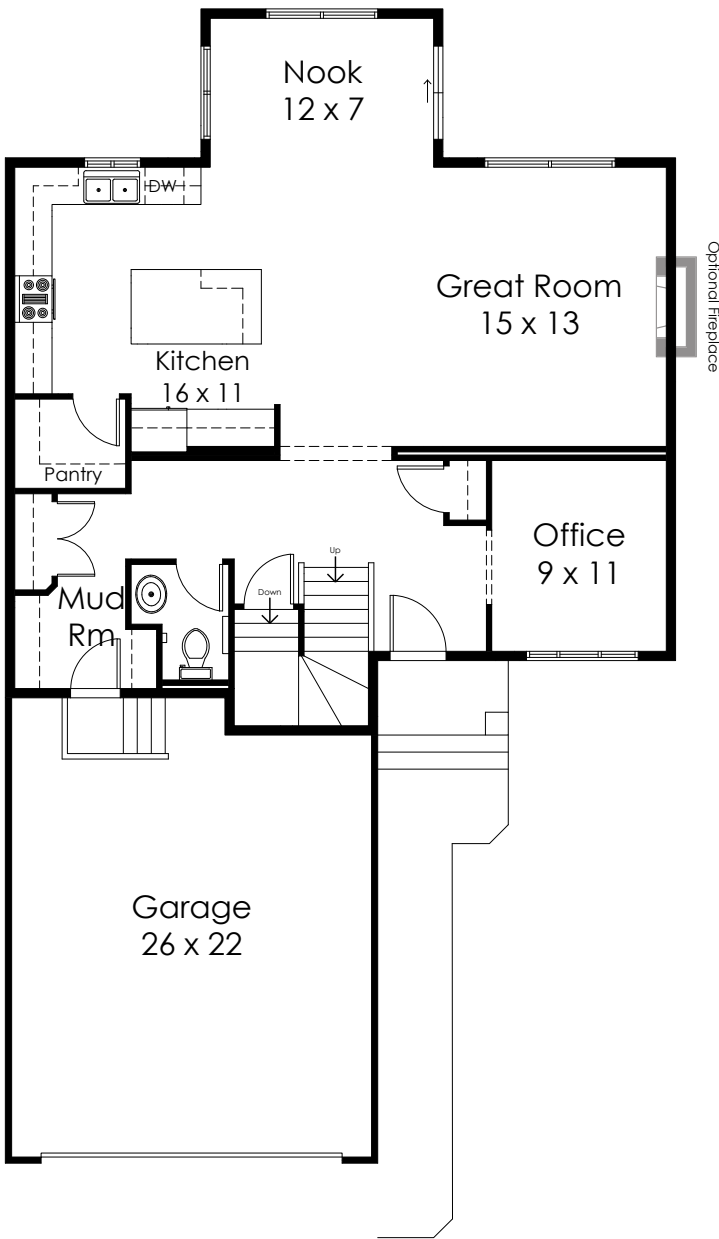

# AMEER

2576<sup>SQFT</sup>

4 BEDROOMS • 2.5 BATHROOMS

Main Floor 1134 sqft

Second Floor 1442 sqft