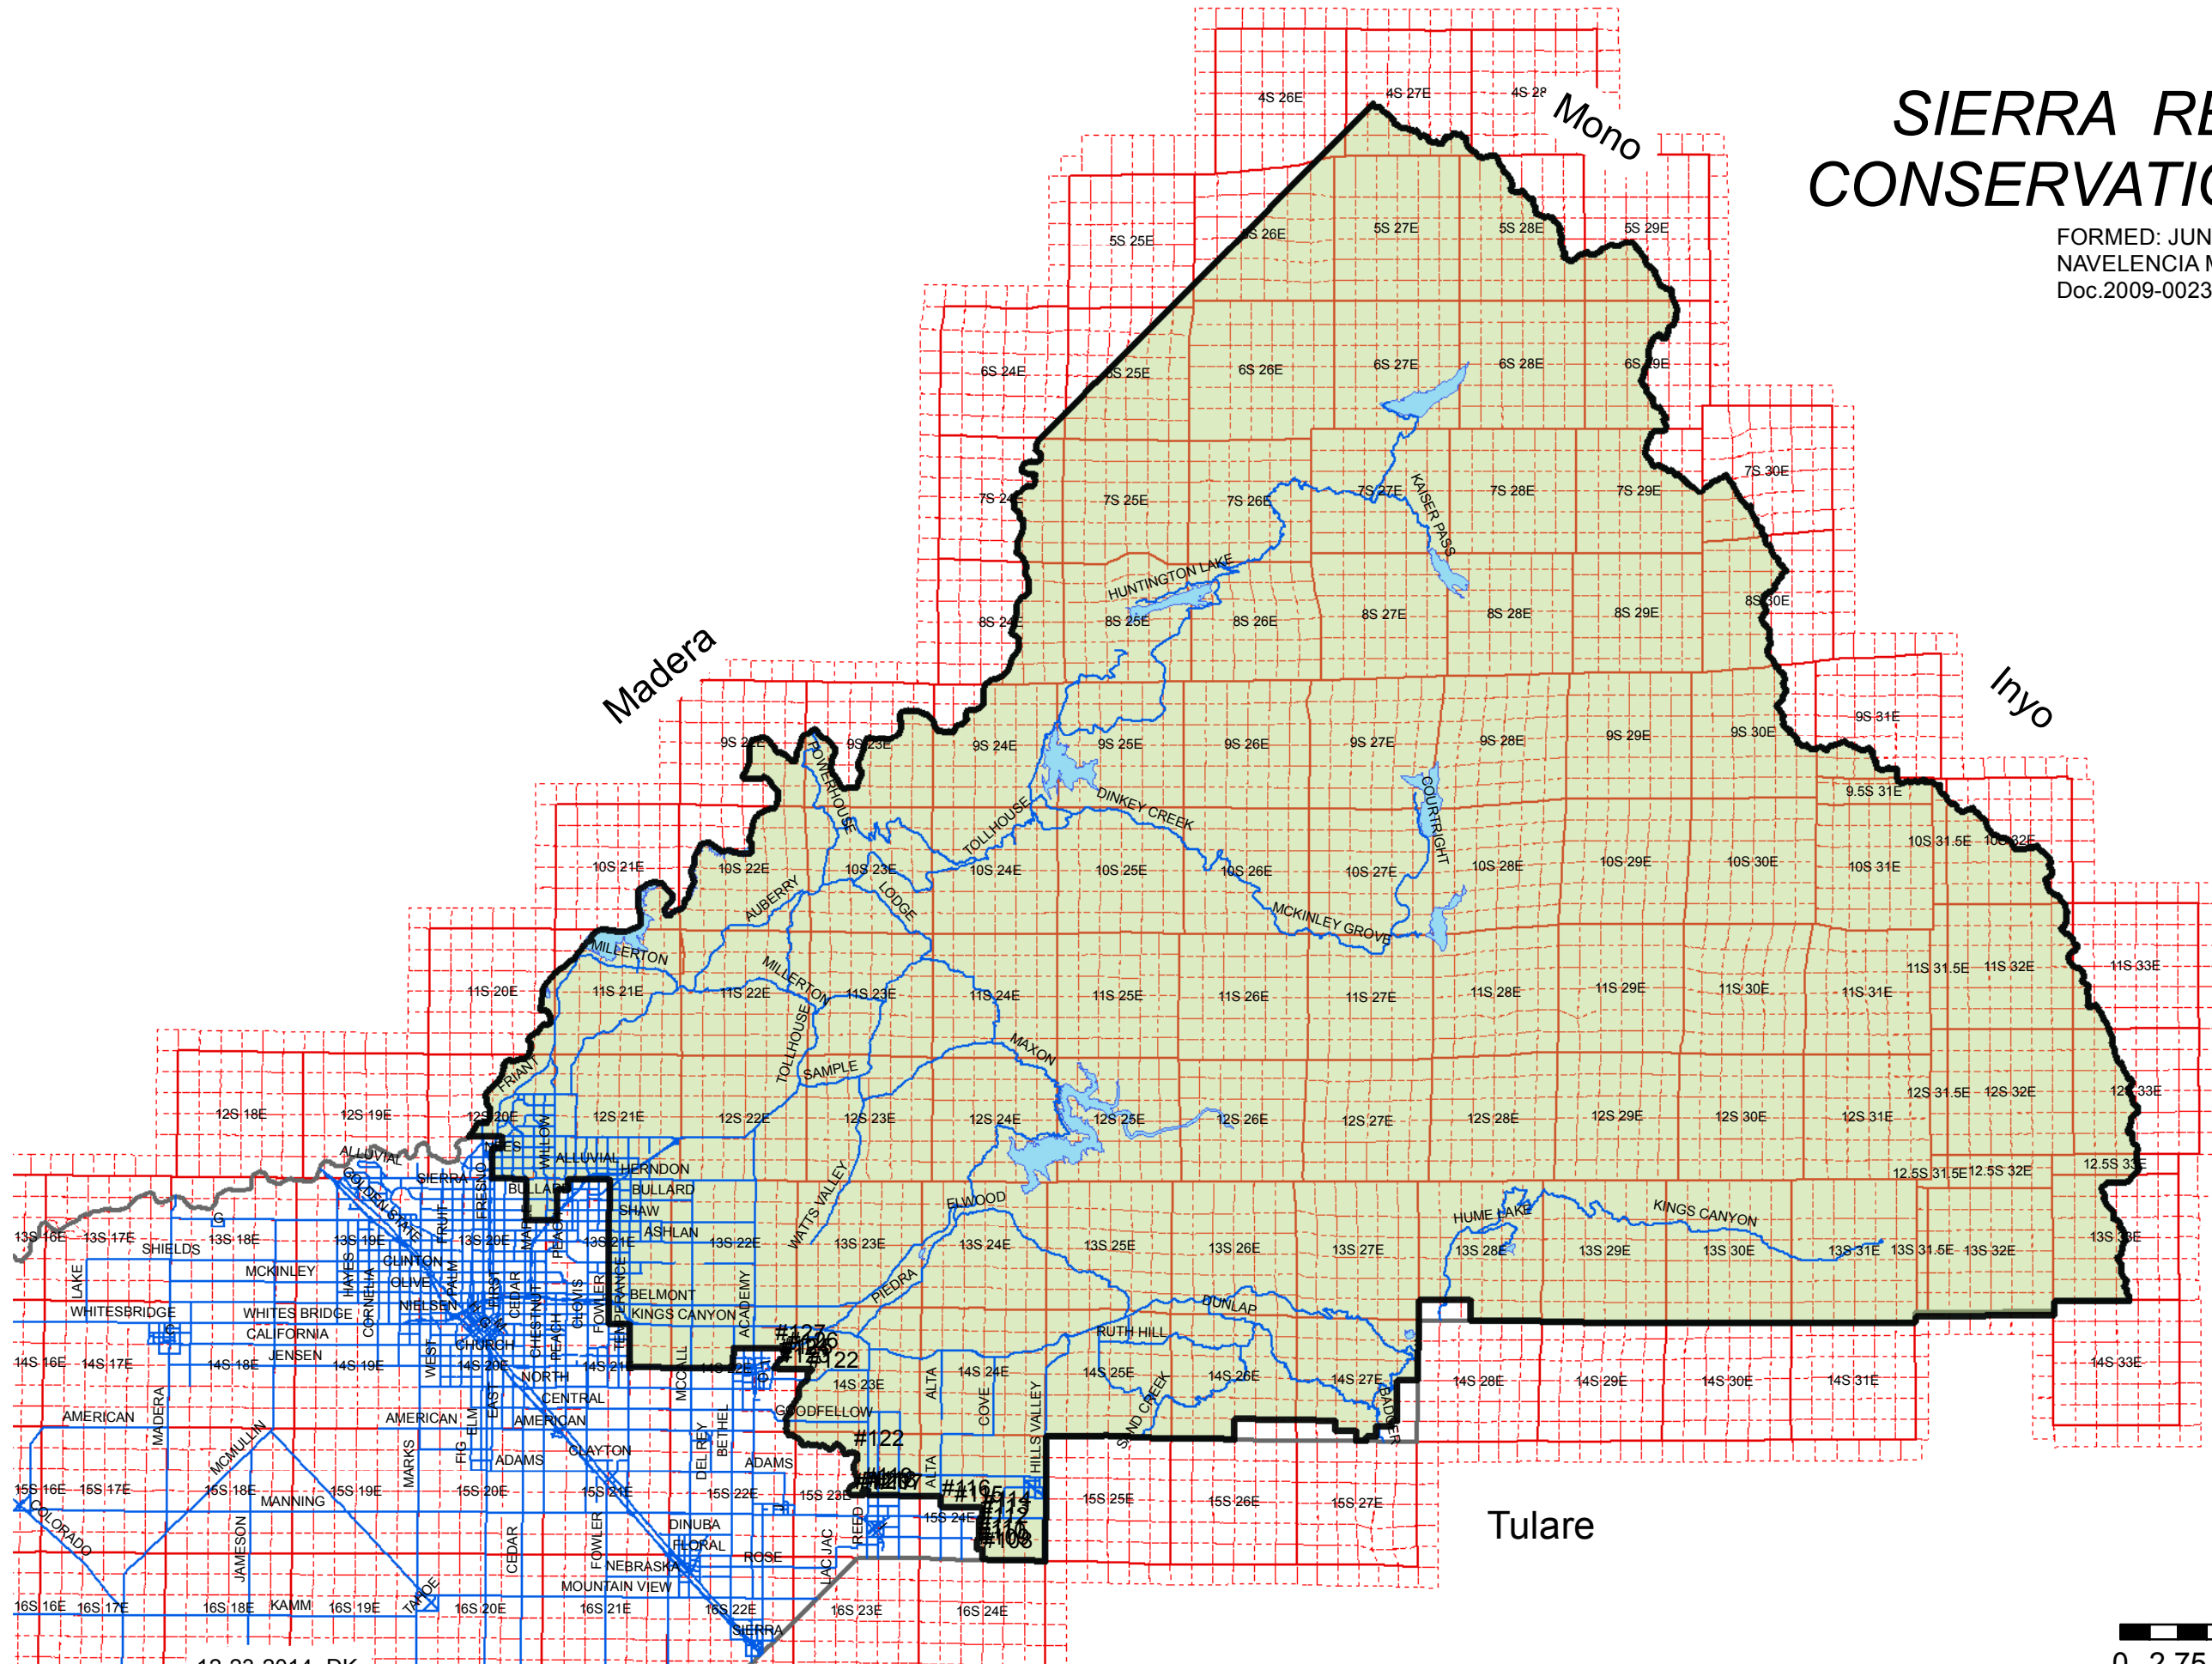

SIERRA RESOURCE CONSERVATION DISTRICT

FORMED: JUNE 10, 1957
NAVELENCIA Merged in 2008
Doc.2009-0023421

12-23-2014 DK

SCALE = 1:500000