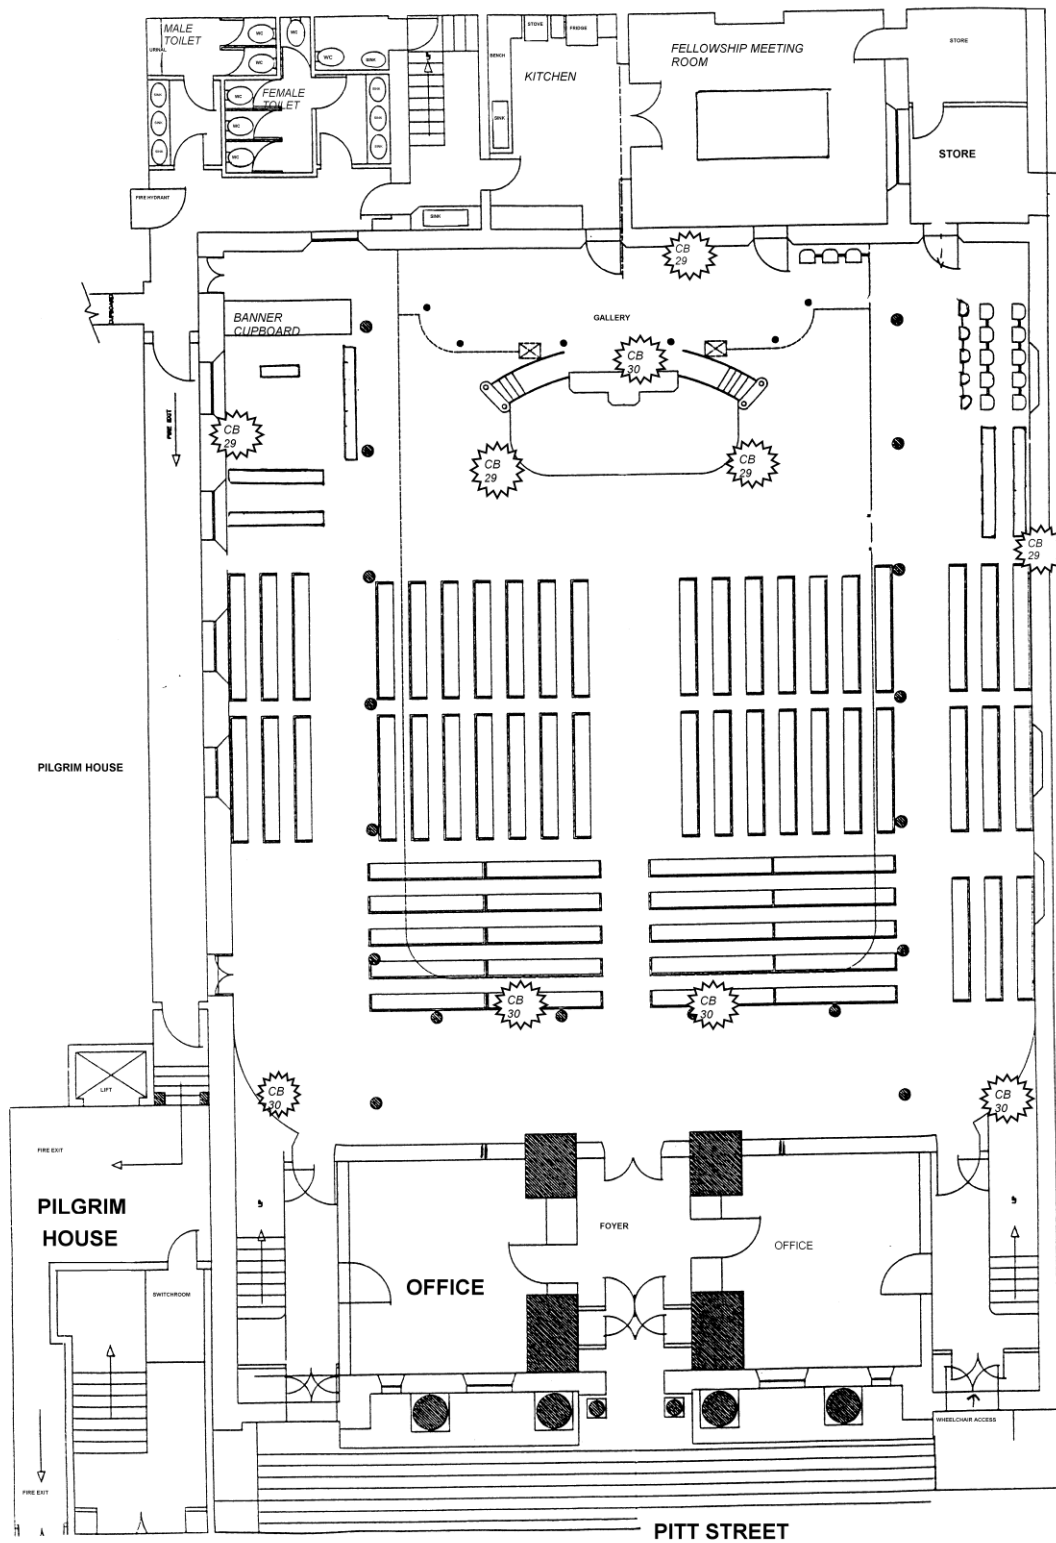

Pitt Street Uniting Church

Downstairs Floor plan – seats approximately 350 people

⊗ = Powerpoint, CB= Circuit Breaker

Upstairs Floor Plan – seats approximately 200 people.

☼ = Powerpoint