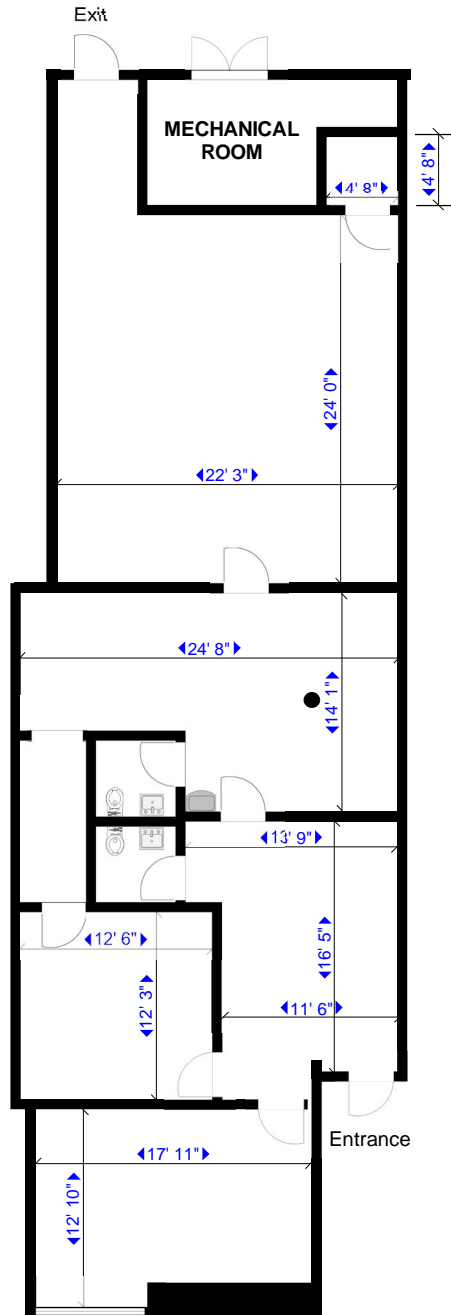

Mockingbird Mall Suite 105

1,850 中

Mockingbird Mall Suite 105 1625 W. Mockingbird Lane Dallas, TX 75235 JW Management Company 817-265-4608	DRAWN BY		DATE
	D. L. Rouse		4/15/15
	CHECKED	SCALE	SHEET NO.
	Krisi Miller	1/8" = 1'	1