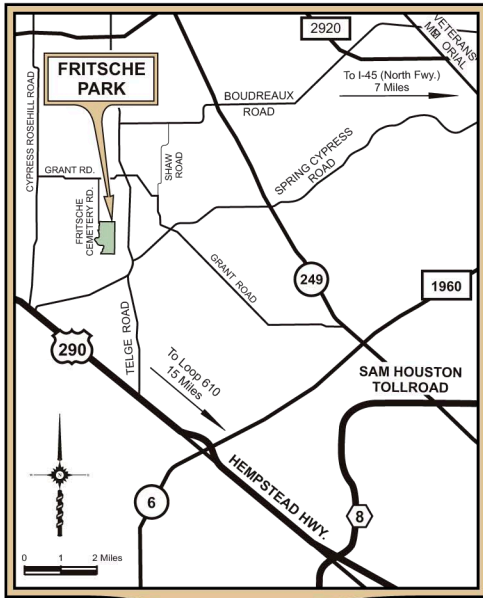

FRITSCHÉ PARK

10603 FRITSCHÉ CEMETÉRY ROAD

R. Jack Cagle, Commissioner

FRITSCHÉ CEMETÉRY RD.

TO GRANT ROAD
0.9 Miles

INSERT MAP
Not To Scale

MEANDERS OF
LITTLE CYPRESS CREEK

WATER
WELL

HARRIS COUNTY
VICINITY MAP
Not To Scale