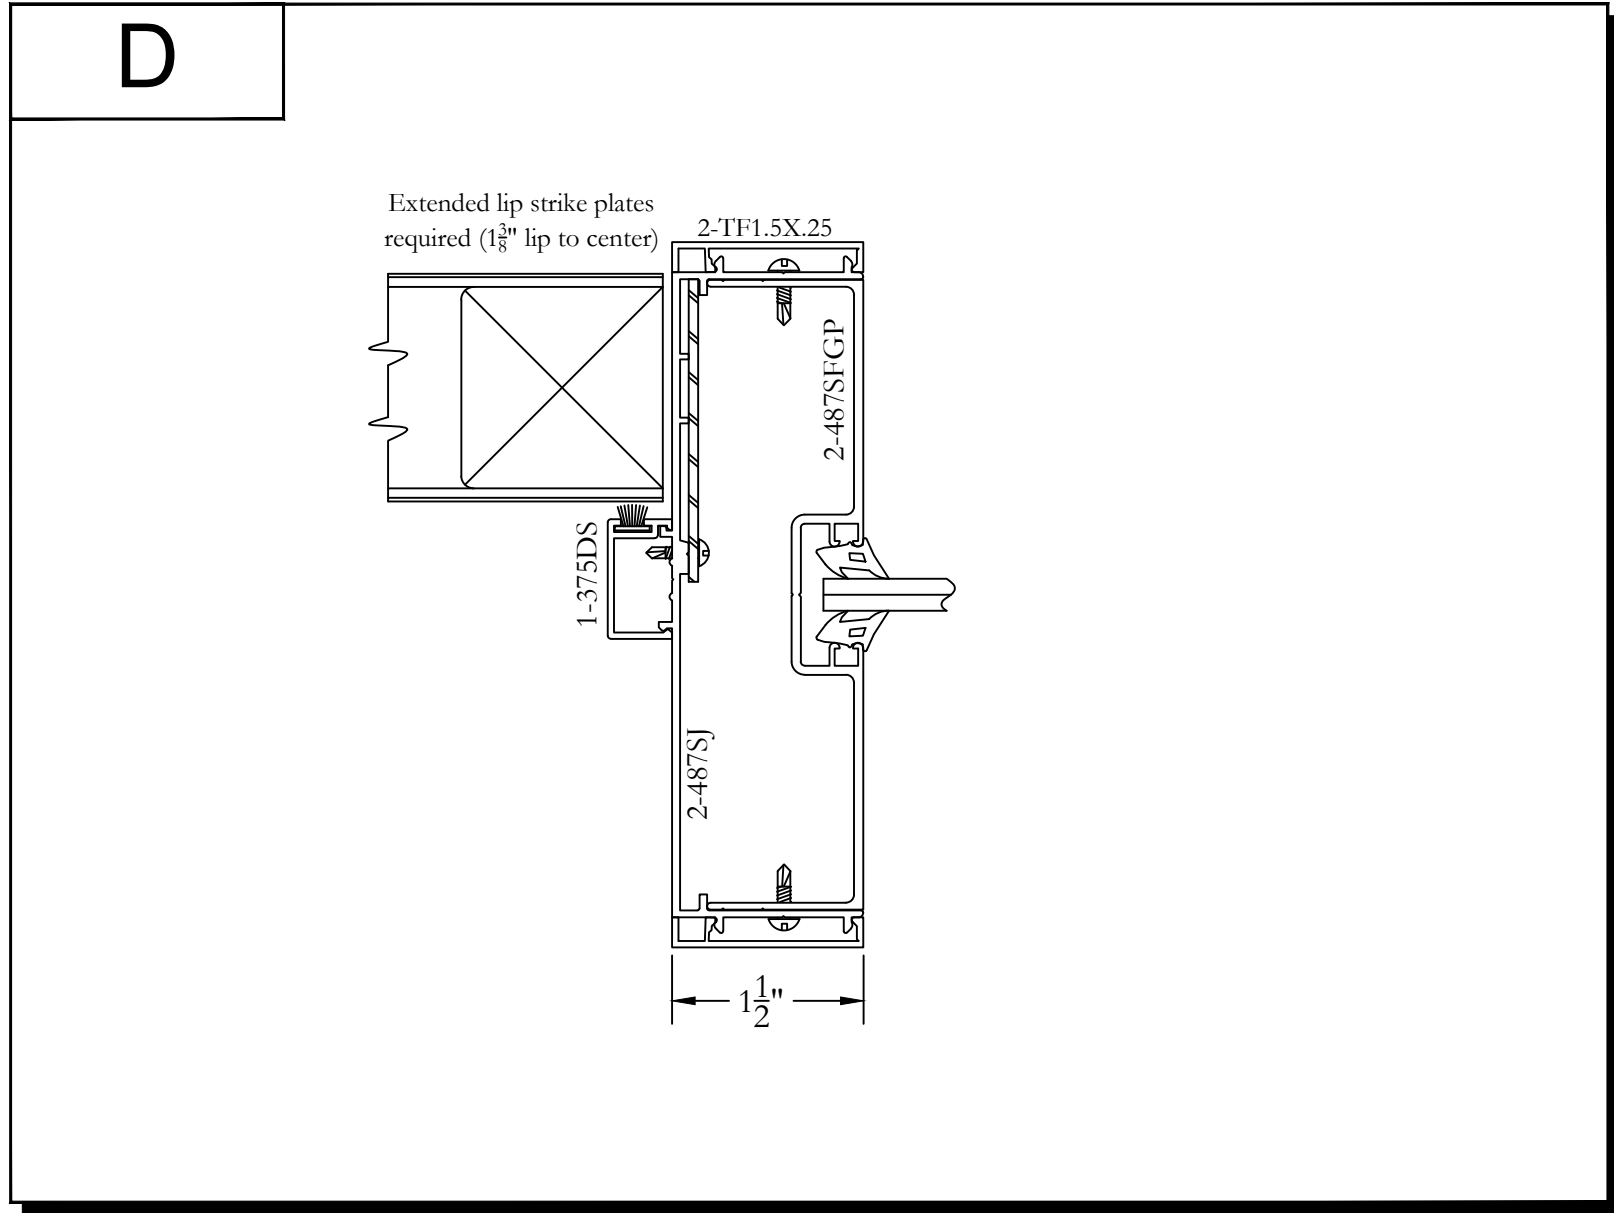

TYPE 2 - 487 SERIES (4-7/8" THROAT) W/ 1-1/2" FLUSH TRIM
SIDELITE STRIKE JAMB

Bringing new light to interior architecture

Frameworks Manufacturing
1910 Cypress Station Dr
Suite #100
Houston, Texas 77090