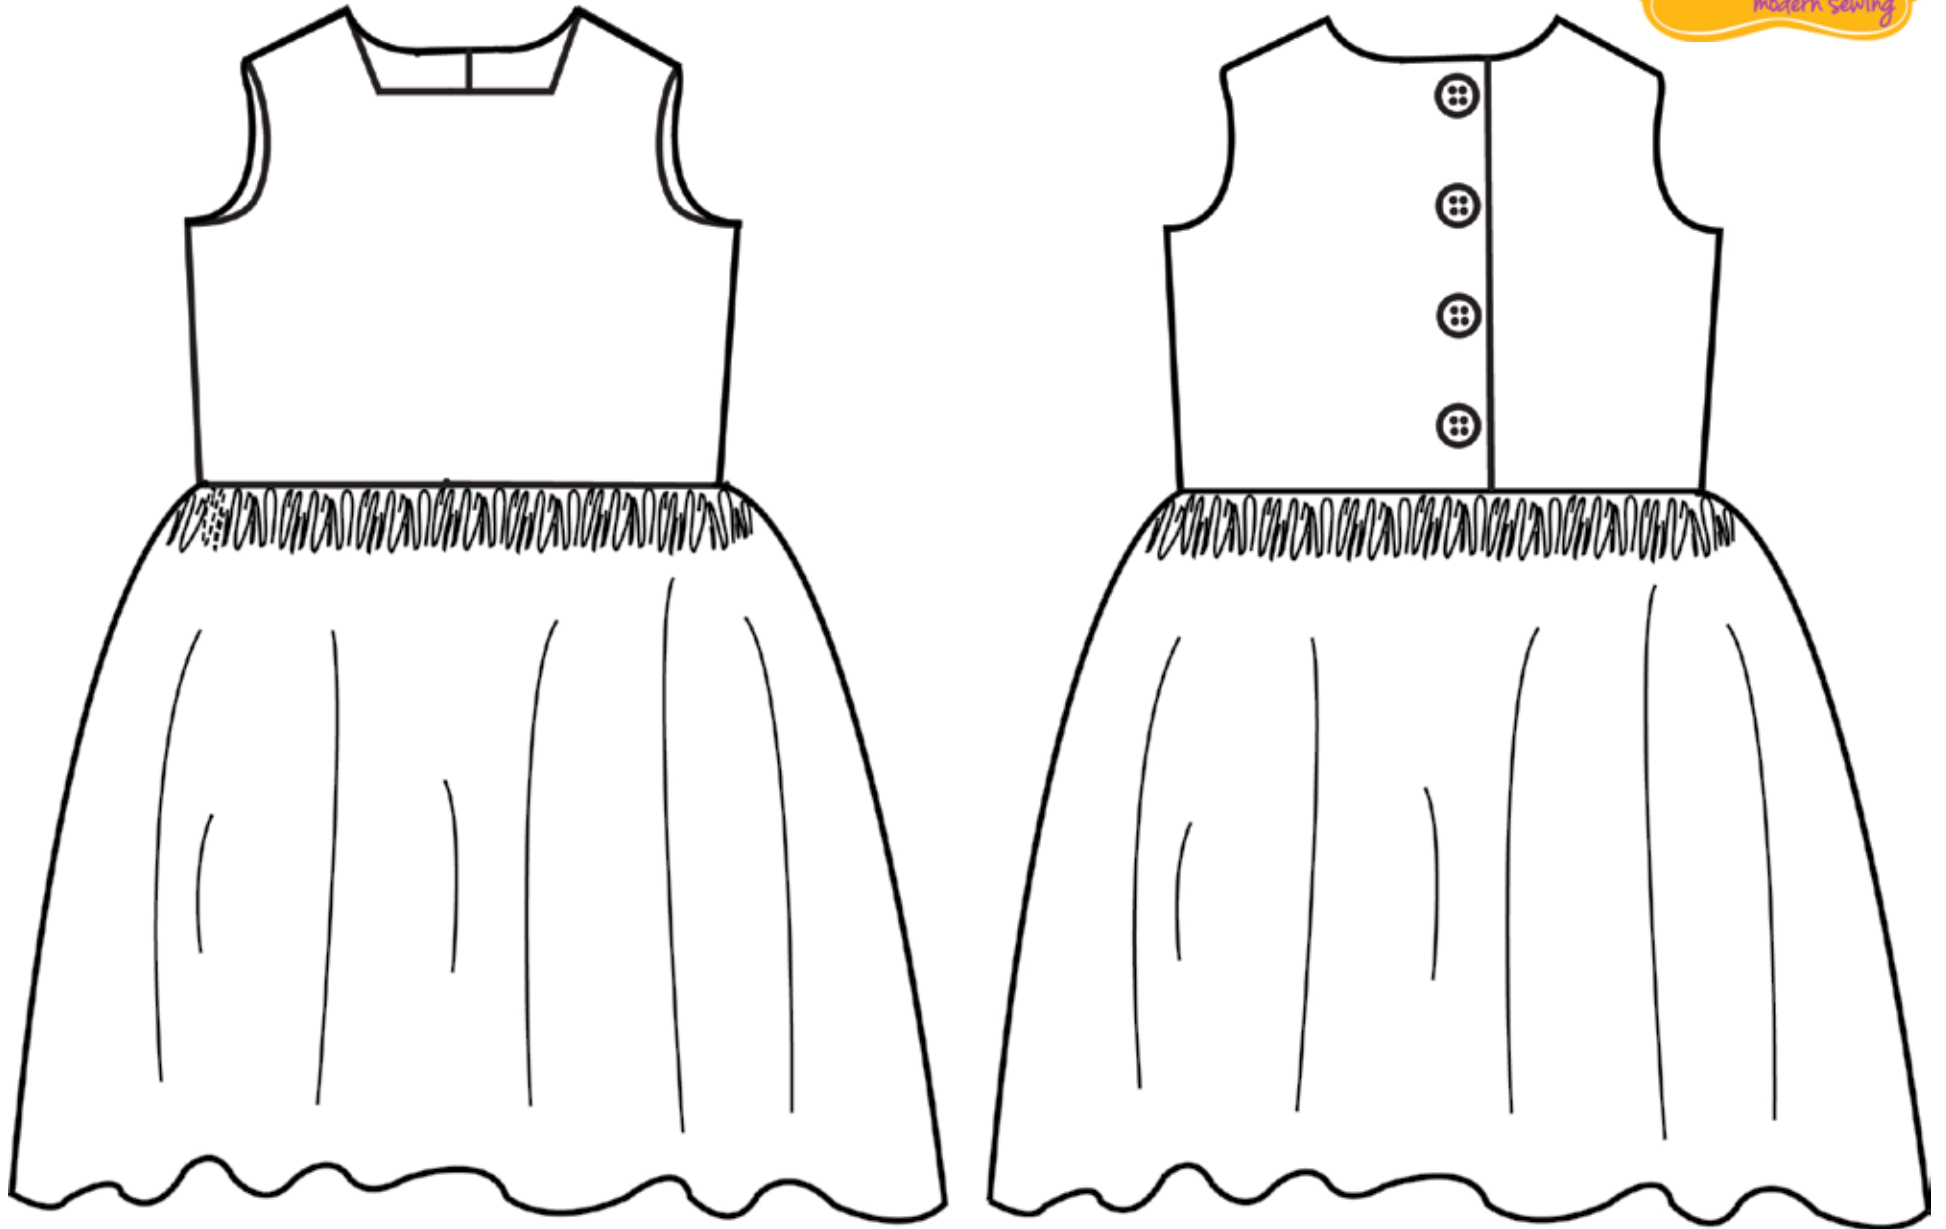

Color Your Flip Flop Dress!

View B features a sleeveless lined bodice and back button closure. Perfect alone or over a blouse or tee!