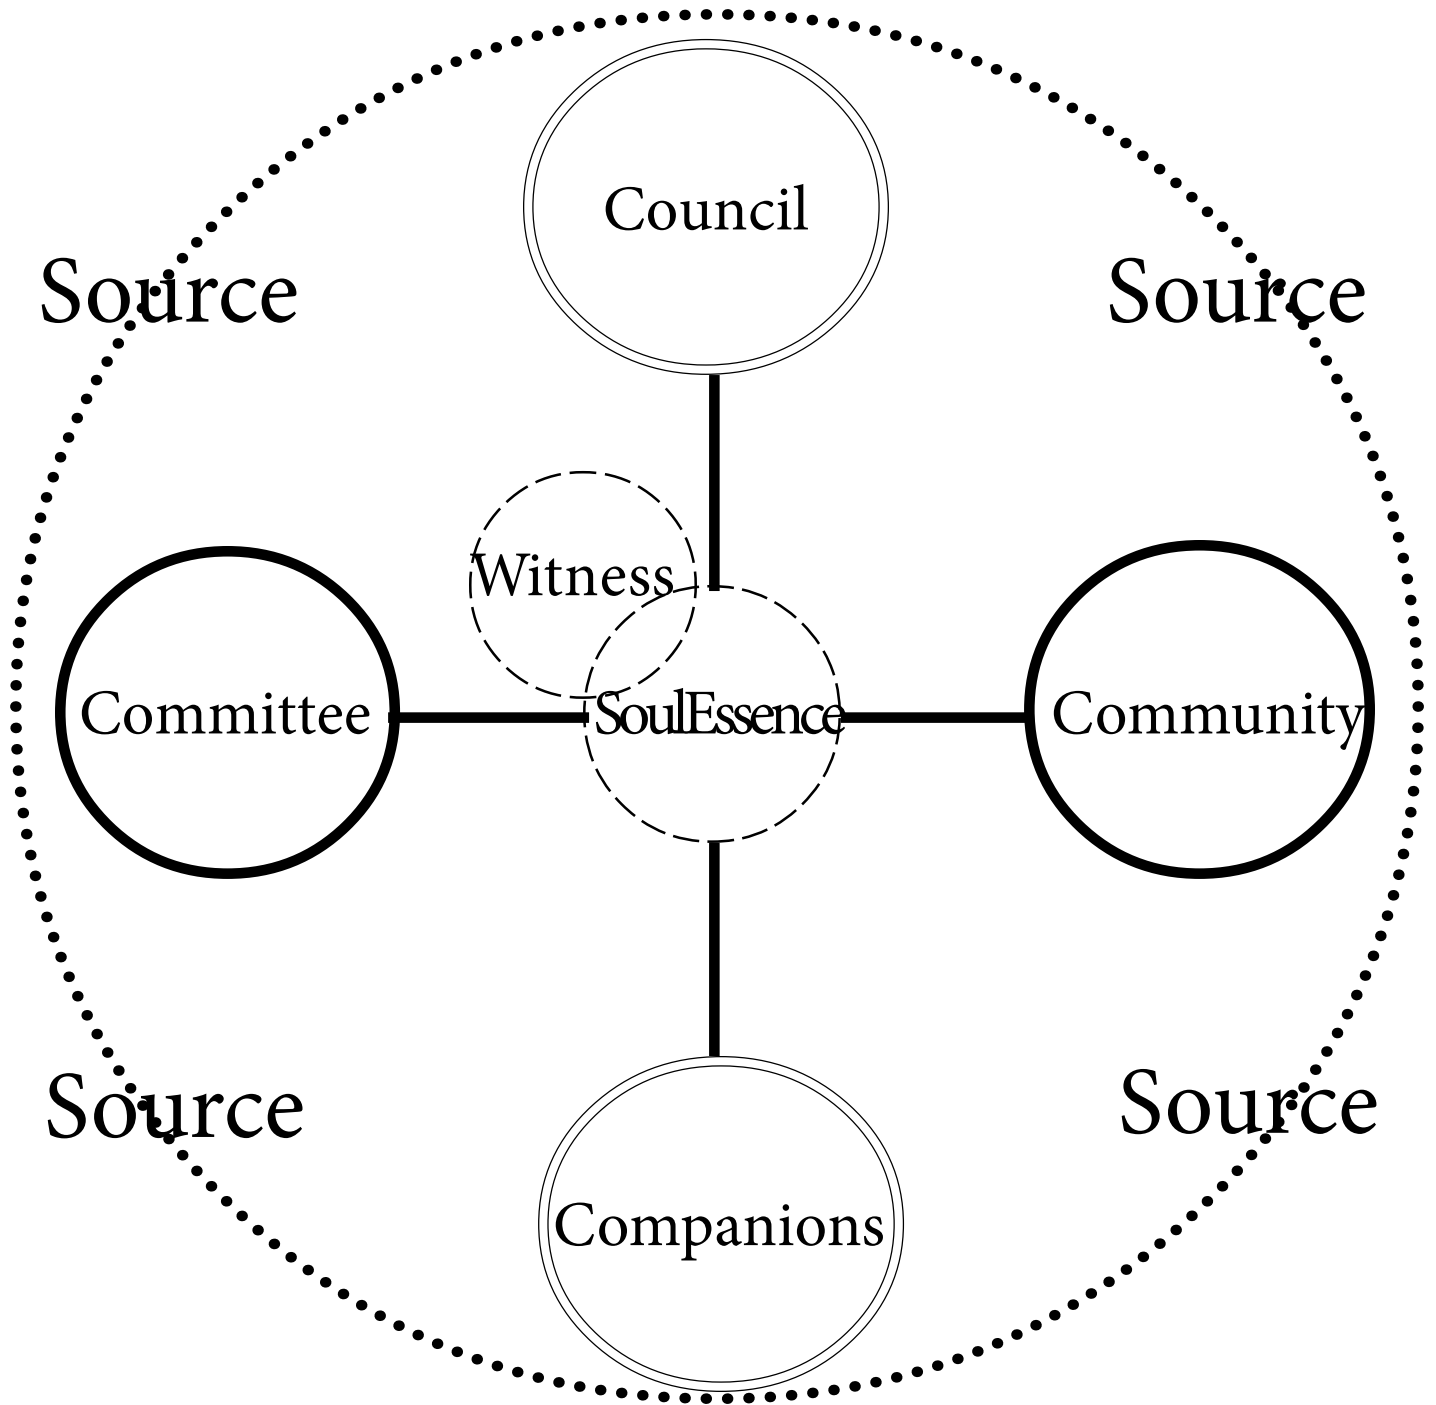

# A Diagram of the Suits of a SoulCollage® Deck

Source: The Unmanifest, the Mystery, Ground of Being, the Divine.

Soul Essence: Each person's unique spark of Source, divine potential.

Witness: Our Self that observes what is; nonjudgmental consciousness.

Committee: Our many inner personality parts, our ego, our character.

Community: Our guiding sentient beings, teachers, loved ones, pets.

Companions: Animal guides imagined in our body's energy centers.

Council: The archetypes who guide and challenge us personally, and who also are active in the collective consciousness of the planet.