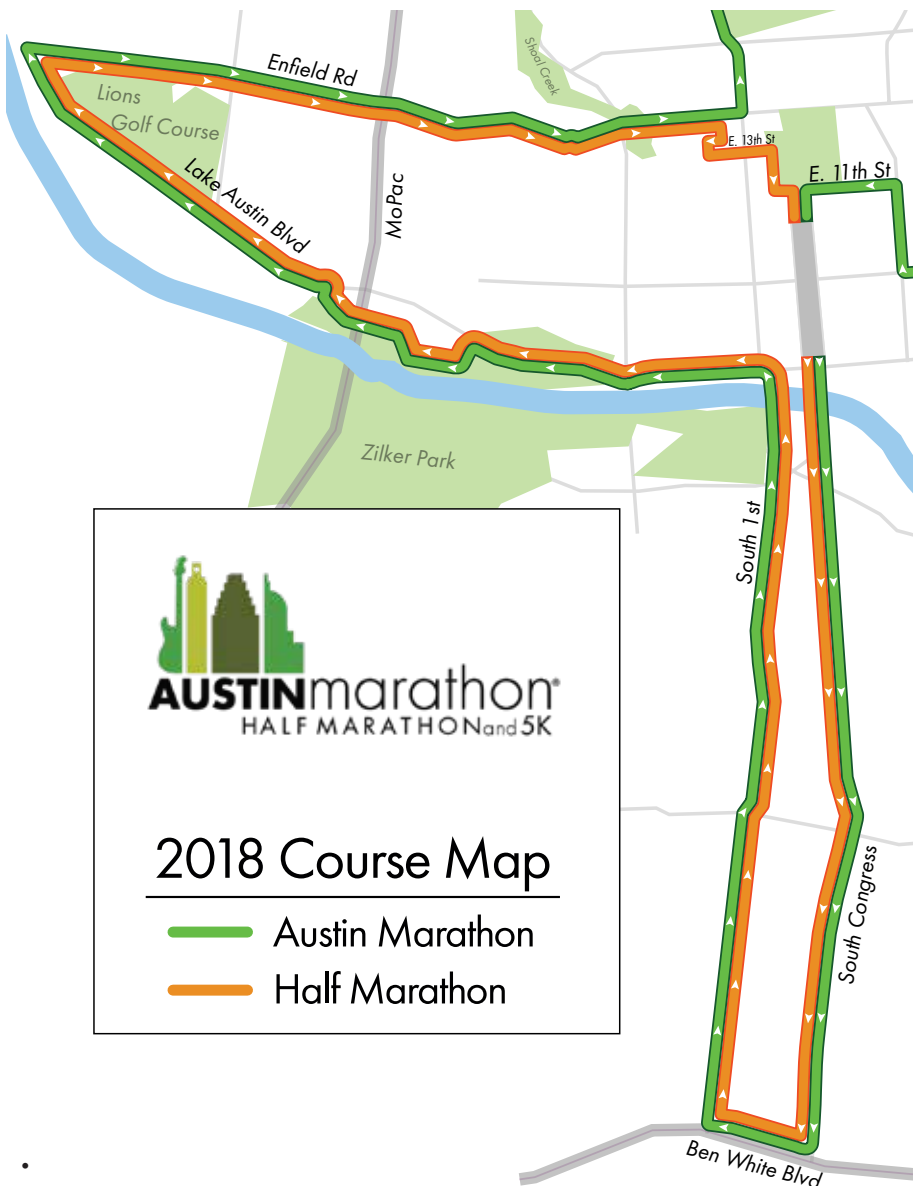

Austin Half Marathon Course Turn-by-Turn

Start @ Congress Ave & 2nd Street

South on Congress Ave.

Right on E. Ben White Blvd Access Rd.

Right on S. 1st. St.

Left on Cesar Chavez St.

Left on Stephen F. Austin Dr.

Continue onto Veterans Dr.

Left on Lake Austin Blvd.

Right on Enfield Rd.

Continue onto W. 15th St.

Right at San Antonio St.

Right on 14th St.

Left on Nueces.

Left on 13th St.

Right on Colorado.

Left on 11th Street.

Right on Congress Ave

Finish @ Congress Ave. & 9th St.

AUSTINmarathon®
HALF MARATHON and 5K

2018 Course Map

-  Austin Marathon
-  Half Marathon