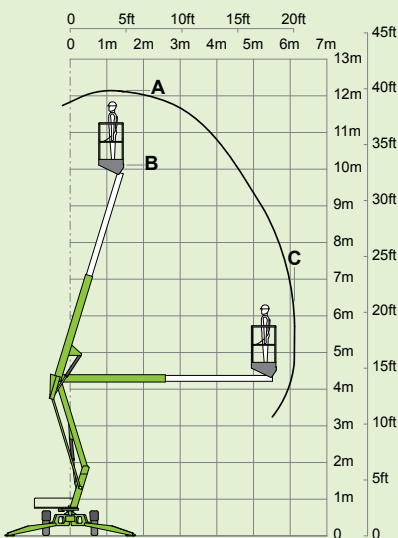

niftylift

TM34T

(A) 12.2m
40ft

(B) 10.2m
33ft 6in

(C) 6.1m
20ft

225kg
500lbs

1.1m x 0.65m
3ft 7in x 2ft 2in

(D) 1.9m
6ft 3in

(F) 1.5m
4ft 11in

(G) 3.55m
11ft 8in

(J) 4.5m
14ft 9in

Option

1400kg
3100lbs

niftylift
1525 S. Buncombe Road,
Greer, SC - 29651
United States
1-800-643-8954
usasales@niftylift.com
www.niftylift.com

IS-103