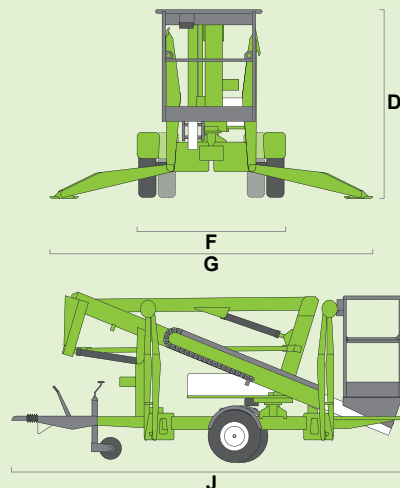

niftylift

TM34T

(A) 12.2m
40ft

(B) 10.2m
33ft 6in

(C) 6.1m
20ft

225kg
500lbs

1.1m x 0.65m
3ft 7in x 2ft 2in

(D) 1.9m
6ft 3in

(F) 1.5m
4ft 11in

(G) 3.55m
11ft 8in

(J) 4.5m
14ft 9in

Option

1400kg
3100lbs

niftylift
1525 S. Buncombe Road,
Greer, SC - 29651
United States
1-800-643-8954
usasales@niftylift.com
www.niftylift.com

IS-103