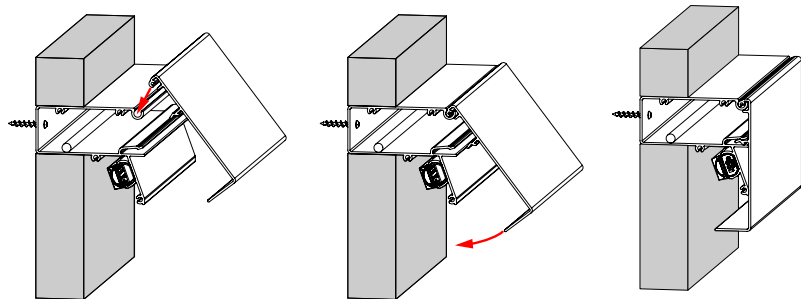

Locking Hinge Assembly

Tempo products and technologies are protected under one or more US and International patents.

Tempo reserves the right to change materials or modify the design of its product without notification as part of the company's continuing product improvement program. Please consult www.tempoindustries.com for the most up-to-date specifications and technical data.