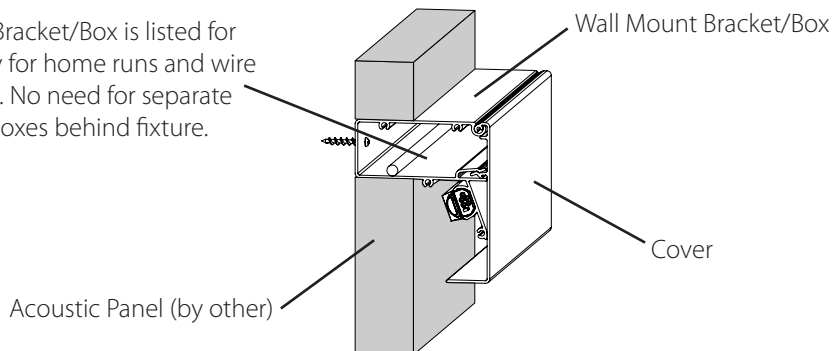

NOTES:

(1) Fixture length measured in feet.

1/4 foot, 1/2 foot and 3/4 foot options available to complete runs or transitions less than one foot. Use ordering codes .25, .50, .75

ORDERING INFORMATION - SOFT GRAZE HOUSING

SOFT GRAZE HOUSING (LED FIXTURE SOLD SEPARATE)		
SGWM-BK	Soft Graze Wall Mount Housing Bracket/Box and Cover, in increments of 8 feet	
SGWM-EC-BK	Soft Graze Wall Mount End Cap	
SGWM-MTG-KIT	Soft Graze Wall Mount Alignment Pin & Clip Kit (used to connect Soft Graze sections)	
SGWM-INSERT-BK	Optional Soft Graze Wall Mount Insert - adds structural support where needed	

Wall Mount Bracket/Box is listed for use as wireway for home runs and wire connections. No need for separate junction boxes behind fixture.

Soft Graze

WALL MOUNT LINEAR LED ACCENT LIGHTING

SYSTEM INTEGRATION ACCESSORIES