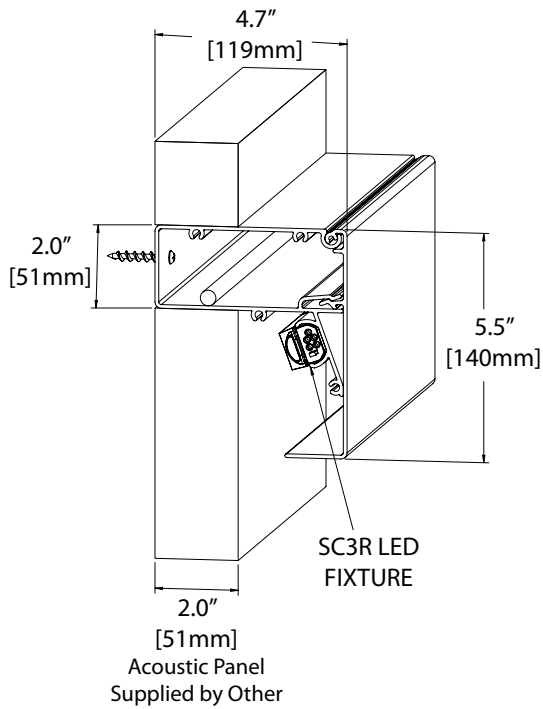

Soft Graze

WALL MOUNT LINEAR LED ACCENT LIGHTING

DIMENSIONAL INFORMATION

SGWM-INSERT-BK
Provides structural support where needed without compromising wireway