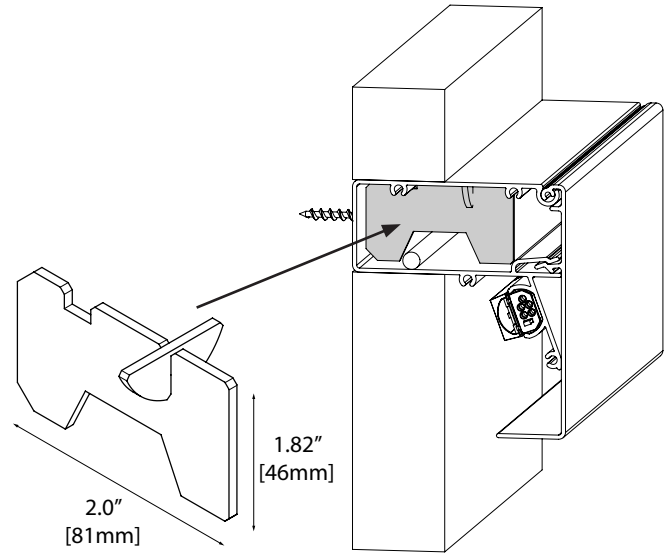

Soft Graze

WALL MOUNT LINEAR LED ACCENT LIGHTING

DIMENSIONAL INFORMATION

SGWM-INSERT-BK
Provides structural support where needed without compromising wireway