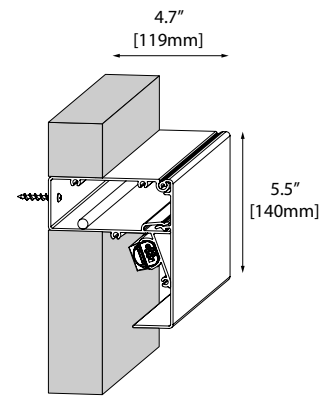

WARRANTY

Tempo provides a 5-year limited warranty.

86,000 HOURS

L85 LUMEN MAINTENANCE

LED Luminaires will reach 85% of initial lumen output at or beyond 86,000 hours at 25°C.

MADE IN USA
OF US AND IMPORTED COMPONENTS