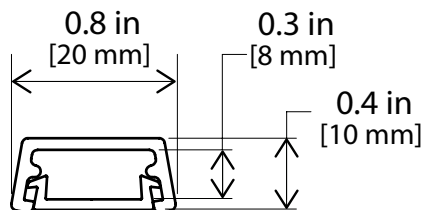

Sentinel™ Mini-Contour Wireway

ORDERING INFORMATION

Example: 32ft 4000-BK-4

32ft of 4000 base and cover extrusions, black, 4ft sections

Length in Feet¹	4000		
	Platform	Color	Section Length
	4000 4000	BK Black SPL Custom colors special order	4 4ft sections 8 8ft sections

NOTES:

(1) Specify total order length in 4ft or 8ft increments (Example: 32ft)

DIMENSIONAL INFORMATION

BASE & COVER ASSEMBLY