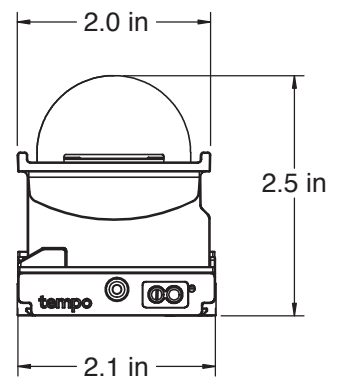

C6S 2FT MODULE
LIGHTLY FROSTED LENS (10)

C6S 2FT MODULE
HALF DOME LENS WITH 10°X60° (37), 60° (76), 35° (73) OR ASYMMETRIC (72) OPTICS

C6S 2FT MODULE
EXTENSION DETAIL

C6S 2FT MODULE
ROTATION DETAIL