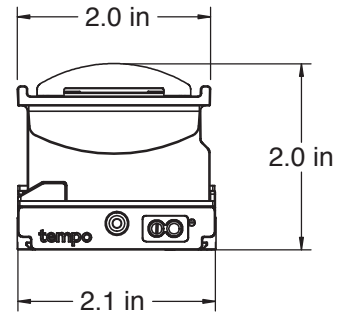

C6S 2FT MODULE
LIGHTLY FROSTED LENS (10)

C6S 2FT MODULE
HALF DOME LENS WITH 10°X60° (37), 60° (76), 35° (73) OR ASYMMETRIC (72) OPTICS

C6S 2FT MODULE
EXTENSION DETAIL

C6S 2FT MODULE
ROTATION DETAIL