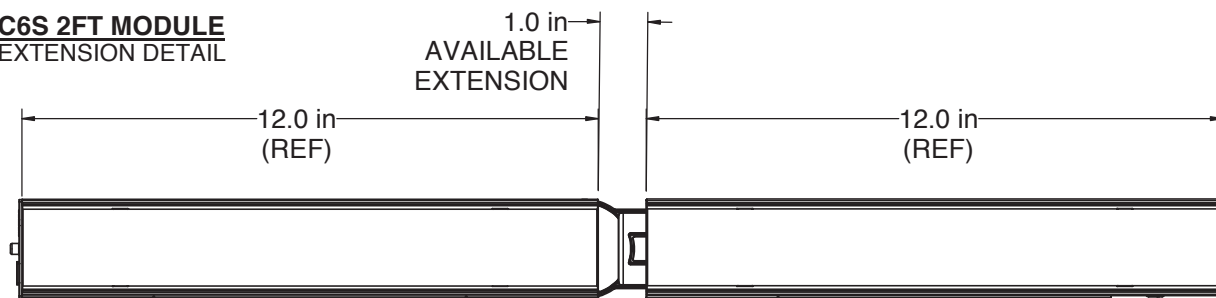

C6S 2FT MODULE
LIGHTLY FROSTED LENS (10)

C6S 2FT MODULE
HALF DOME LENS WITH 10°X60° (37), 60° (76), 35° (73) OR ASYMMETRIC (72) OPTICS

C6S 2FT MODULE
EXTENSION DETAIL

C6S 2FT MODULE
ROTATION DETAIL