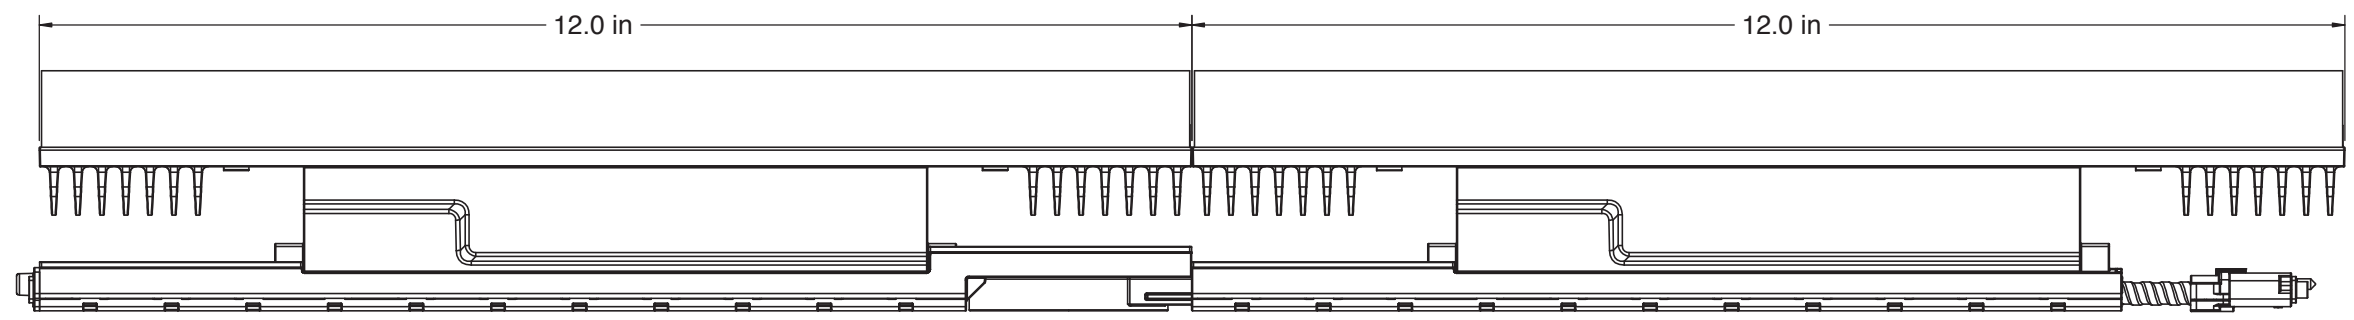

C6S 2FT MODULE
LIGHTLY FROSTED LENS (10)

C6S 2FT MODULE
HALF DOME LENS WITH 10°X60° (37), 60° (76), 35° (73) OR ASYMMETRIC (72) OPTICS

C6S 2FT MODULE
EXTENSION DETAIL

C6S 2FT MODULE
ROTATION DETAIL