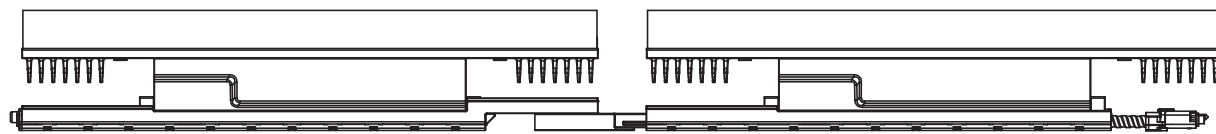

C6S 2FT MODULE
LIGHTLY FROSTED LENS (10)

C6S 2FT MODULE
HALF DOME LENS WITH 10°X60° (37), 60° (76), 35° (73) OR ASYMMETRIC (72) OPTICS

C6S 2FT MODULE
EXTENSION DETAIL

C6S 2FT MODULE
ROTATION DETAIL