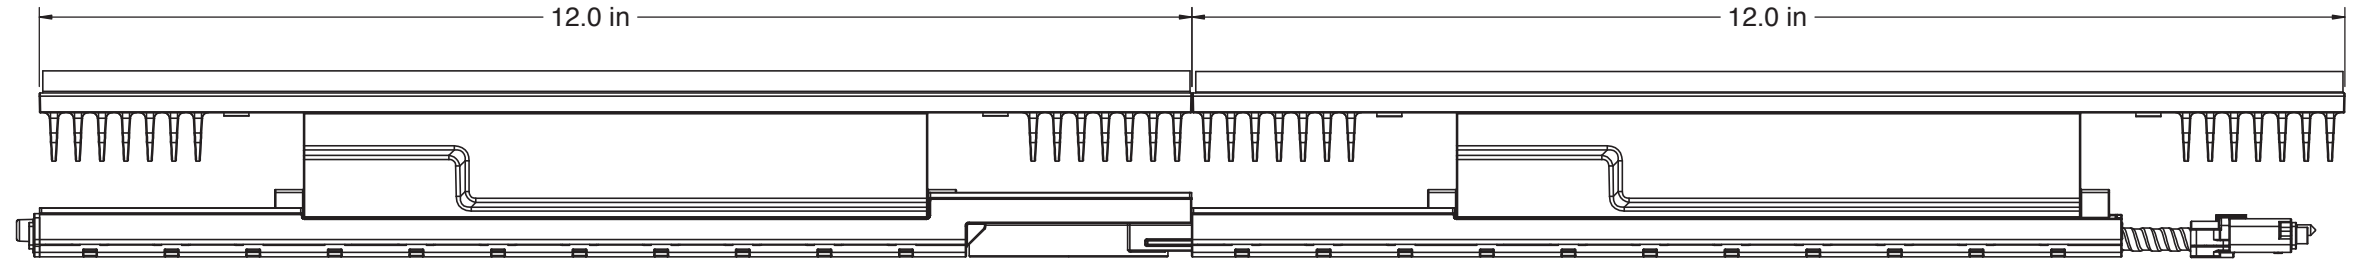

C6S 2FT MODULE
LIGHTLY FROSTED LENS (10)

C6S 2FT MODULE
HALF DOME LENS WITH 10°X60° (37), 60° (76), 35° (73) OR ASYMMETRIC (72) OPTICS

C6S 2FT MODULE
EXTENSION DETAIL

C6S 2FT MODULE
ROTATION DETAIL