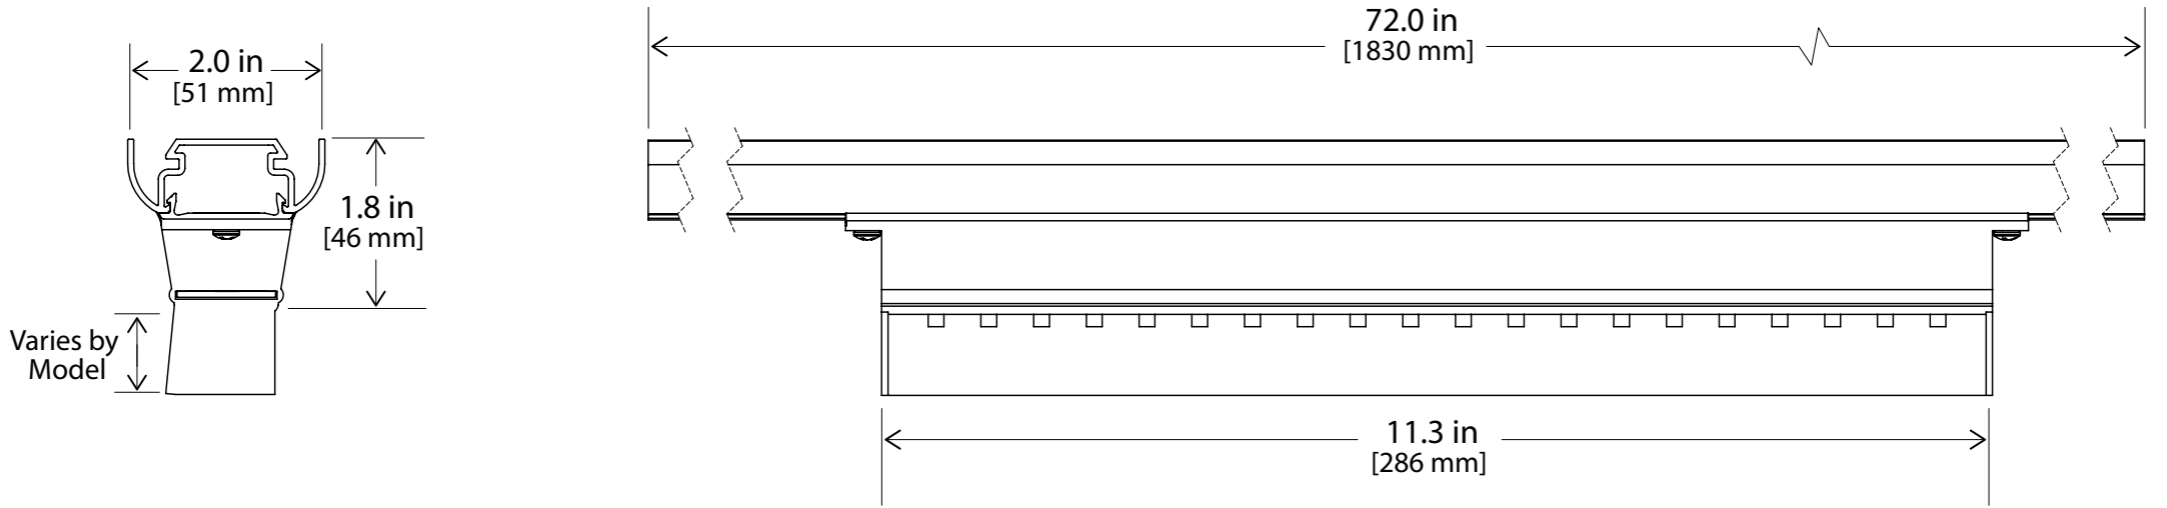

CROSS-AISLE/STAIRS LIGHTING system (A)
Includes Side Shielding

Landing LIGHTING system (B)
Includes Side Shield & End Shielding

2-CIRCUIT SPLICE BOX SYSTEM

2-CIRCUIT SPLICE BOX "BOOK ENDS" THE HLS FIXTURE WITH THE POWER FEED CONNECTIONS MADE WITH QUICK CONNECT FITTINGS.