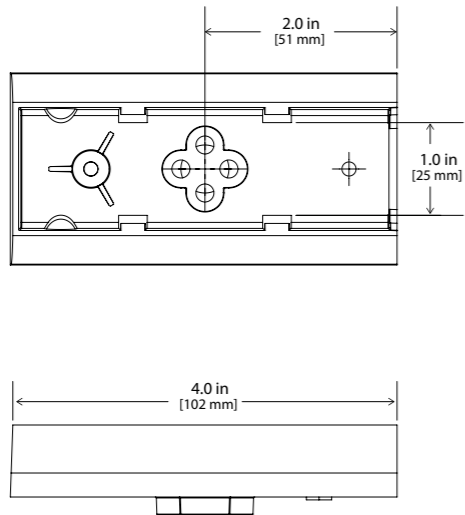

CROSS-AISLE/STAIRS LIGHTING system (A)
Includes Side Shielding

Landing LIGHTING system (B)
Includes Side Shield & End Shielding

2-CIRCUIT SPLICE BOX SYSTEM

2-CIRCUIT SPLICE BOX "BOOK ENDS" THE HLS FIXTURE WITH THE POWER FEED CONNECTIONS MADE WITH QUICK CONNECT FITTINGS.