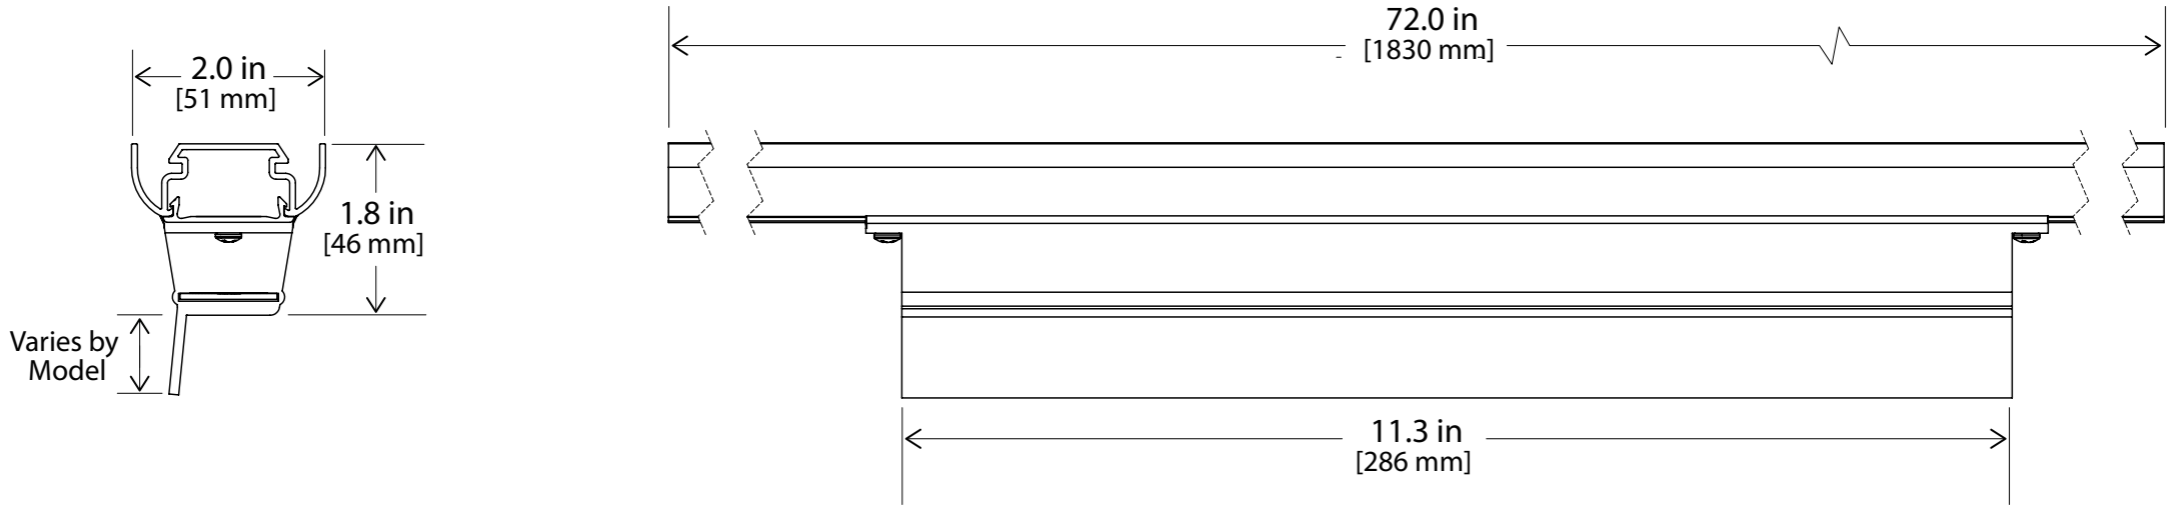

CROSS-AISLE/STAIRS LIGHTING system (A)
Includes Side Shielding

Landing LIGHTING system (B)
Includes Side Shield & End Shielding

2-CIRCUIT SPLICE BOX SYSTEM

2-CIRCUIT SPLICE BOX "BOOK ENDS" THE HLS FIXTURE WITH THE POWER FEED CONNECTIONS MADE WITH QUICK CONNECT FITTINGS.