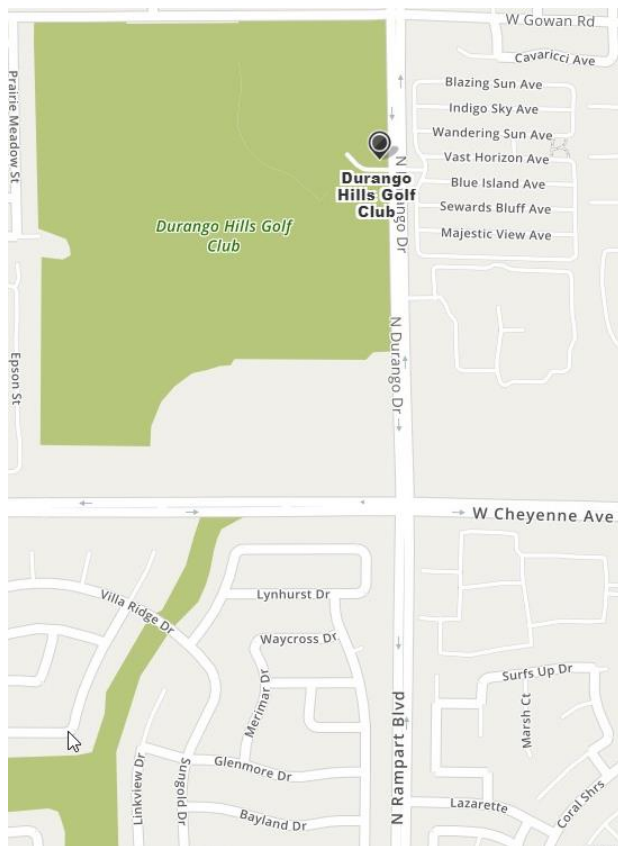

## Directions to Venues:

**Regular Meeting:** The meetings are held in the Humana Guidance Center is located at 8885 W. Charleston Blvd., Suite 140, 89117. This is in the shopping Center located on the SE corner of Charleston and Ft Apache Rd.

**Post Installation of Officers and Lunch - Durango Hills Golf Club - 3501 N. Durango Dr., 89129.**

**“In the Park” location of Picnics:** Desert Vista Community Center, 10360 Sun City Blvd, 89134

**Hanukkah Party:** TBD.