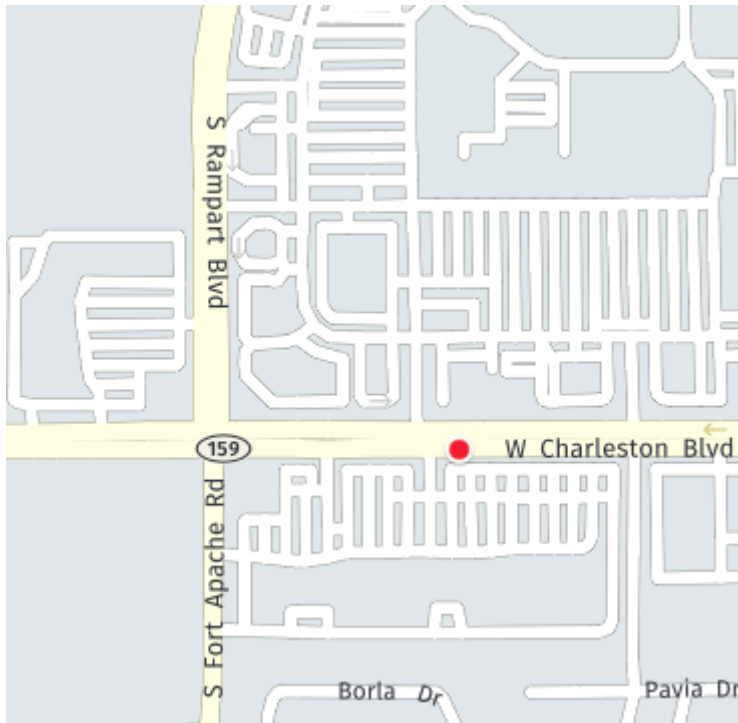

## Directions to Venues:

**Regular Meeting:** The meetings are held in the Humana Guidance Center is located at 8885 W. Charleston Blvd., Suite 140, 89117. This is in the shopping Center located on the SE corner of Charleston and Ft Apache Rd.

**Post Installation of Officers and Lunch - Durango Hills Golf Club - 3501 N. Durango Dr., 89129.**

**“In the Park” location of Picnics:** Desert Vista Community Center, 10360 Sun City Blvd, 89134

**Hanukkah Party:** TBD.