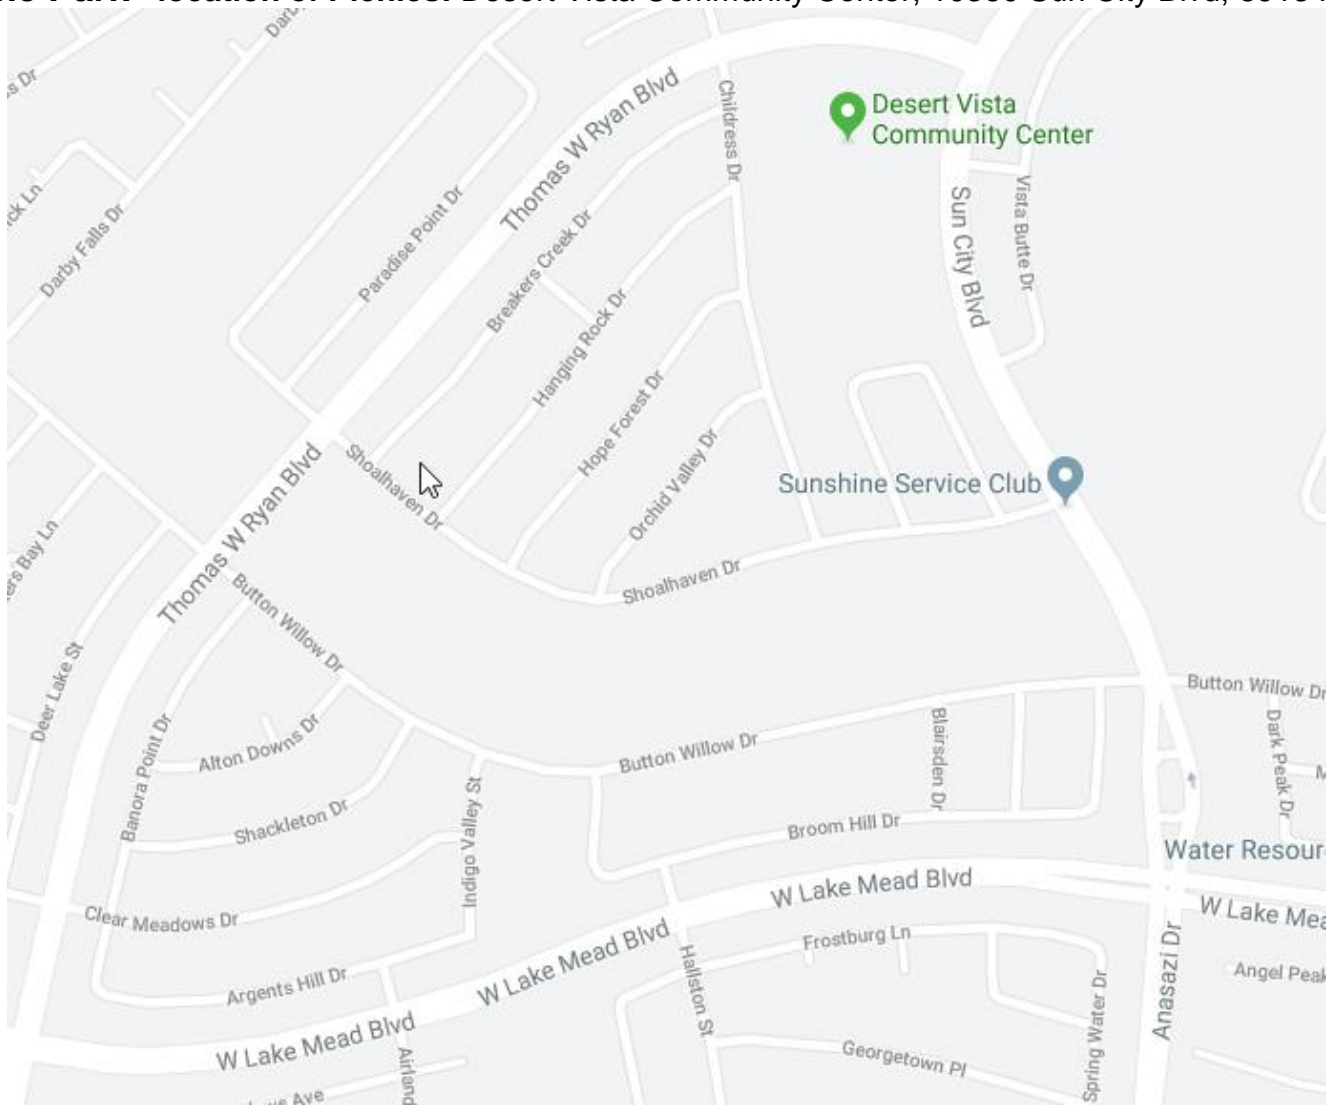

## Directions to Venues:

**Regular Meeting:** The meetings are held in the Humana Guidance Center is located at 8885 W. Charleston Blvd., Suite 140, 89117. This is in the shopping Center located on the SE corner of Charleston and Ft Apache Rd.

**Post Installation of Officers and Lunch - Durango Hills Golf Club - 3501 N. Durango Dr., 89129.**

**“In the Park” location of Picnics:** Desert Vista Community Center, 10360 Sun City Blvd, 89134

**Hanukkah Party:** TBD.