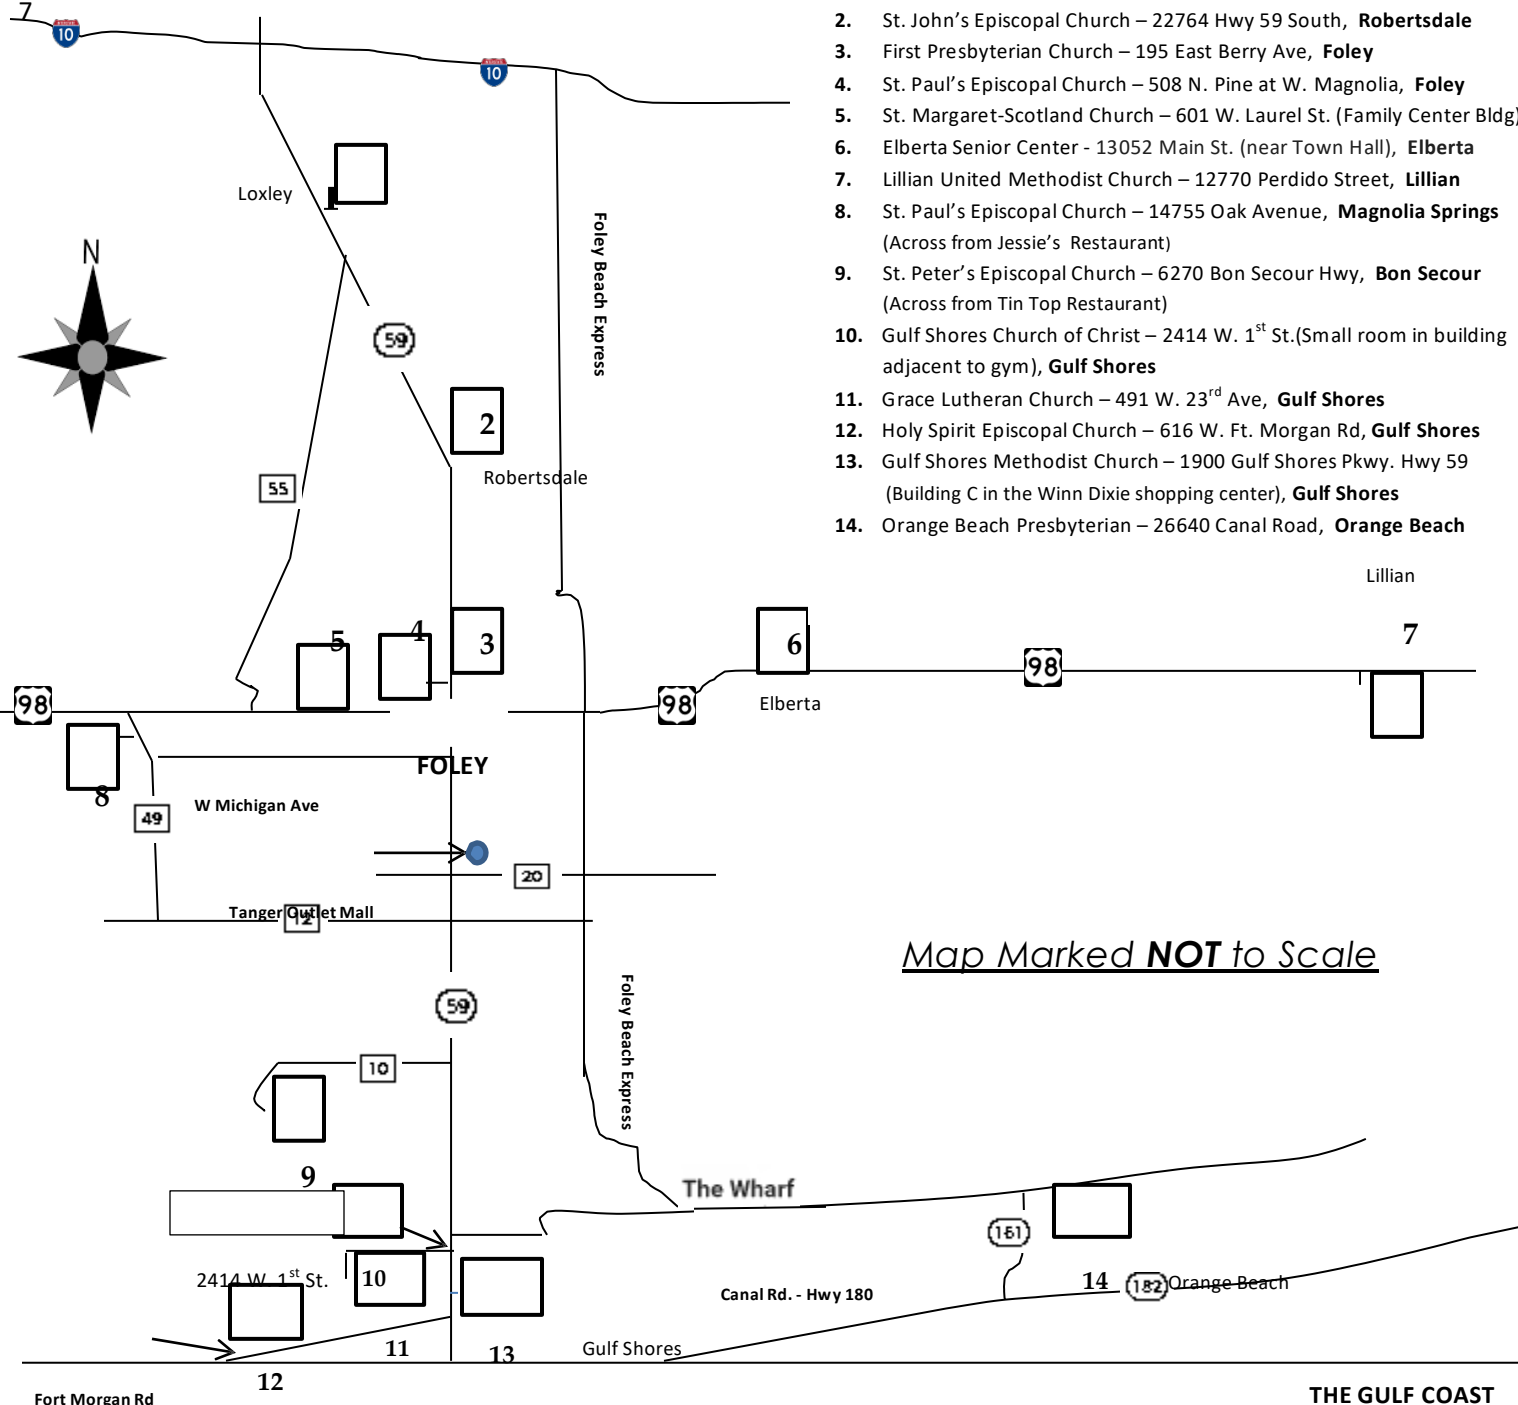

2. St. John's Episcopal Church – 22764 Hwy 59 South, **Robertsdale**
3. First Presbyterian Church – 195 East Berry Ave, **Foley**
4. St. Paul's Episcopal Church – 508 N. Pine at W. Magnolia, **Foley**
5. St. Margaret-Scotland Church – 601 W. Laurel St. (Family Center Bldg) **Foley**
6. Elberta Senior Center - 13052 Main St. (near Town Hall), **Elberta**
7. Lillian United Methodist Church – 12770 Perdido Street, **Lillian**
8. St. Paul's Episcopal Church – 14755 Oak Avenue, **Magnolia Springs**
  (Across from Jessie's Restaurant)
9. St. Peter's Episcopal Church – 6270 Bon Secour Hwy, **Bon Secour**
  (Across from Tin Top Restaurant)
10. Gulf Shores Church of Christ – 2414 W. 1st St. (Small room in building adjacent to gym), **Gulf Shores**
11. Grace Lutheran Church – 491 W. 23rd Ave, **Gulf Shores**
12. Holy Spirit Episcopal Church – 616 W. Ft. Morgan Rd, **Gulf Shores**
13. Gulf Shores Methodist Church – 1900 Gulf Shores Pkwy. Hwy 59 (Building C in the Winn Dixie shopping center), **Gulf Shores**
14. Orange Beach Presbyterian – 26640 Canal Road, **Orange Beach**