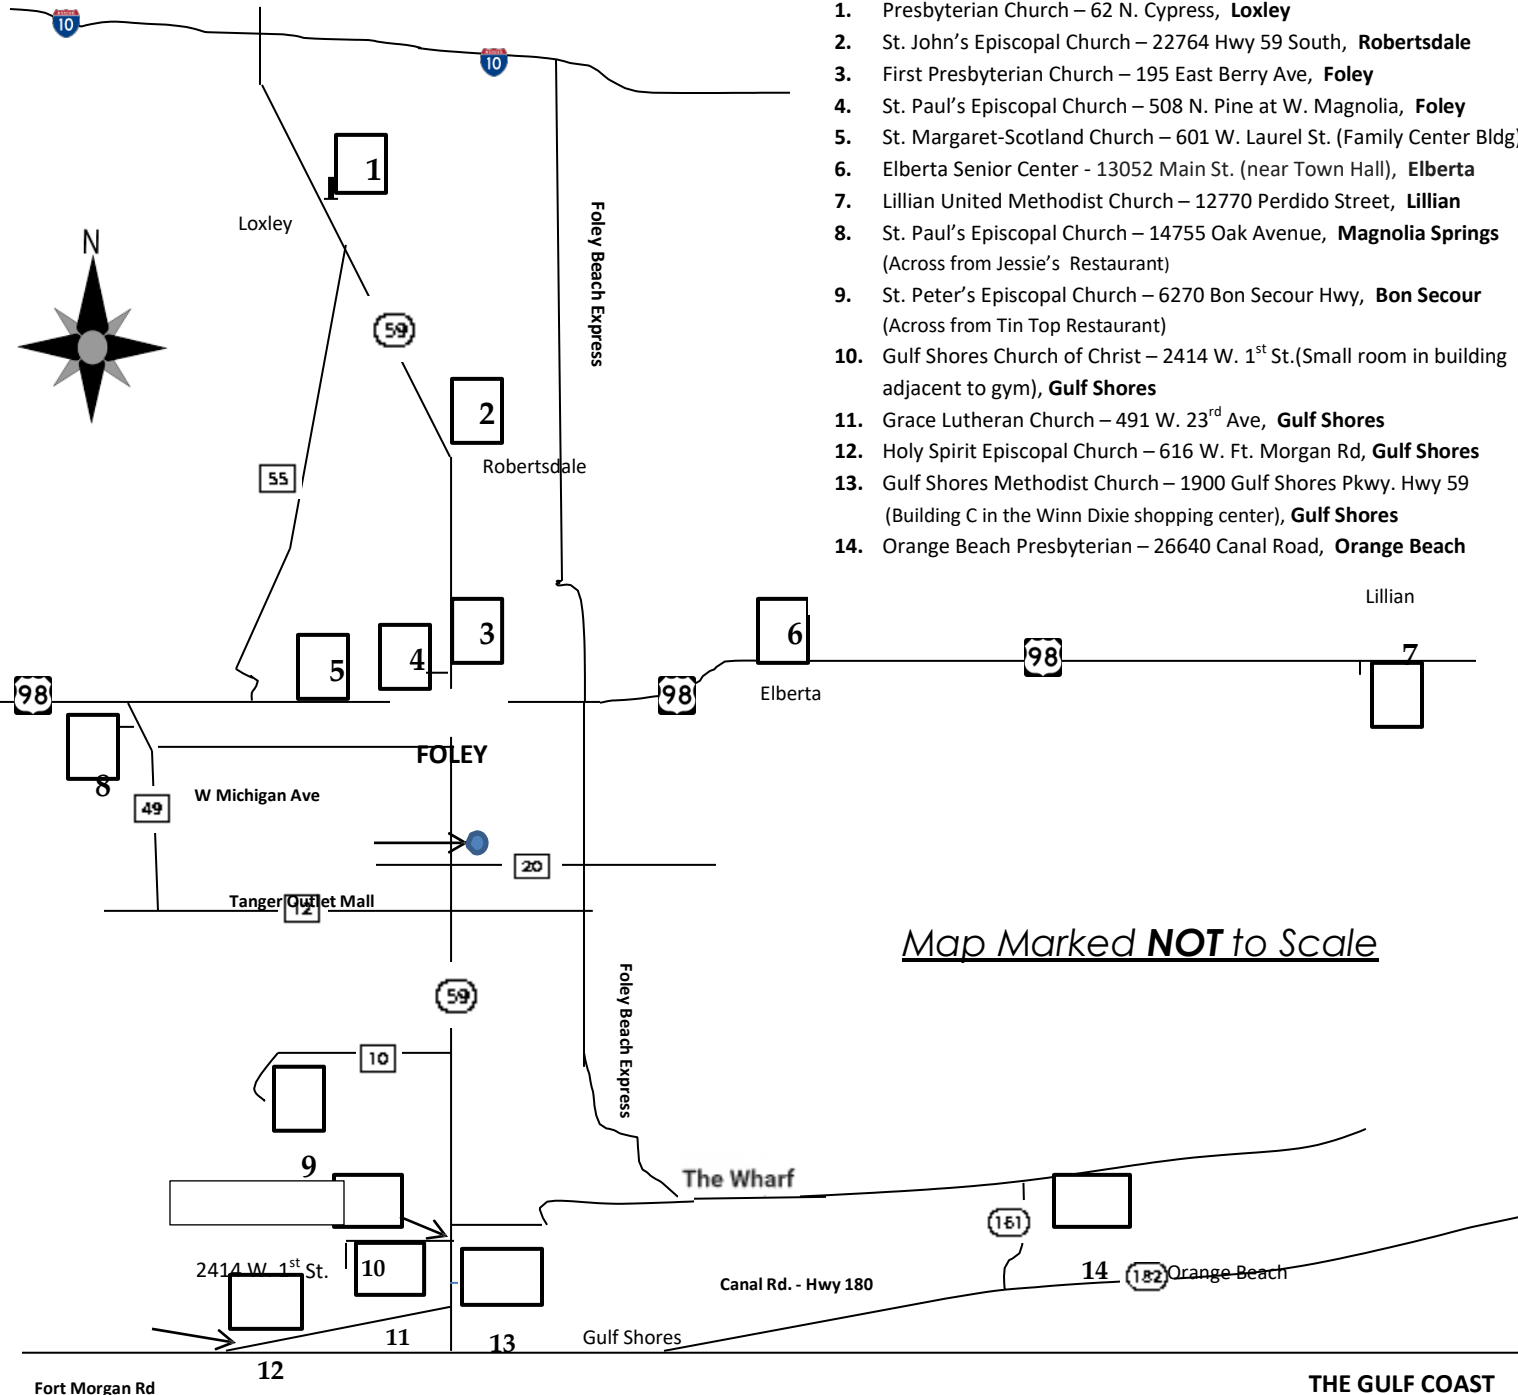

1. Presbyterian Church – 62 N. Cypress, **Loxley**
2. St. John’s Episcopal Church – 22764 Hwy 59 South, **Robertsdale**
3. First Presbyterian Church – 195 East Berry Ave, **Foley**
4. St. Paul’s Episcopal Church – 508 N. Pine at W. Magnolia, **Foley**
5. St. Margaret-Scotland Church – 601 W. Laurel St. (Family Center Bldg) **Foley**
6. Elberta Senior Center - 13052 Main St. (near Town Hall), **Elberta**
7. Lillian United Methodist Church – 12770 Perdido Street, **Lillian**
8. St. Paul’s Episcopal Church – 14755 Oak Avenue, **Magnolia Springs**
  (Across from Jessie’s Restaurant)
9. St. Peter’s Episcopal Church – 6270 Bon Secour Hwy, **Bon Secour**
  (Across from Tin Top Restaurant)
10. Gulf Shores Church of Christ – 2414 W. 1st St.(Small room in building adjacent to gym), **Gulf Shores**
11. Grace Lutheran Church – 491 W. 23rd Ave, **Gulf Shores**
12. Holy Spirit Episcopal Church – 616 W. Ft. Morgan Rd, **Gulf Shores**
13. Gulf Shores Methodist Church – 1900 Gulf Shores Pkwy. Hwy 59 (Building C in the Winn Dixie shopping center), **Gulf Shores**
14. Orange Beach Presbyterian – 26640 Canal Road, **Orange Beach**

*Map Marked **NOT** to Scale*