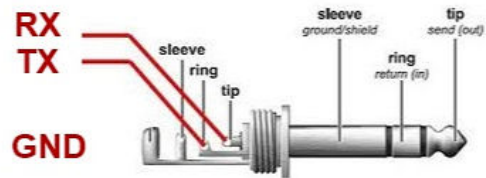

For iLevil SW, Model No: 10-SW

3.5 mm Audio Jack (3 connections)

For iLevil SW, Model No: 20-SW and up

3.5 mm Stereo Jack (4 connections)

DB9 Male Connector (on available serial Harness)