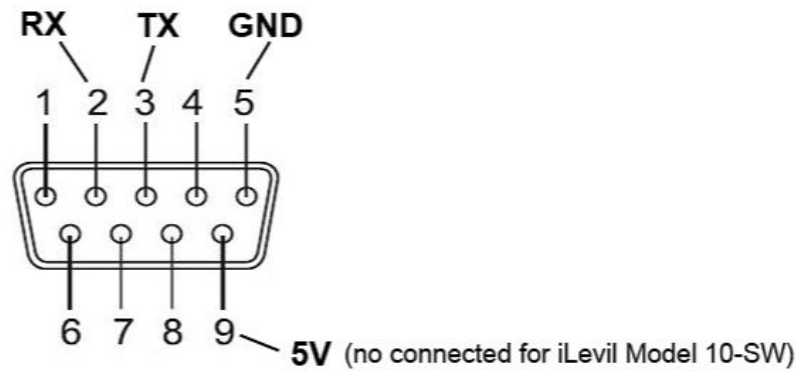

For iLevil SW, Model No: 10-SW

3.5 mm Audio Jack (3 connections)

For iLevil SW, Model No: 20-SW and up

3.5 mm Stereo Jack (4 connections)

DB9 Male Connector (on available serial Harness)