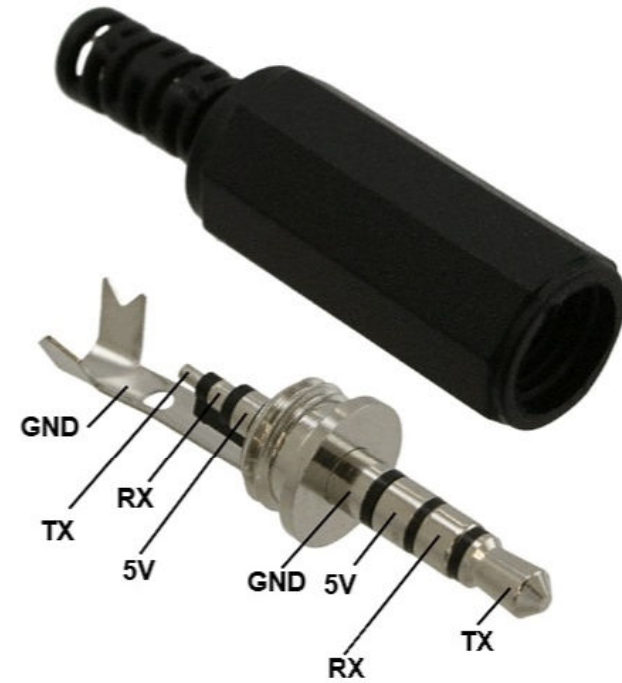

For iLevil SW, Model No: 10-SW

3.5 mm Audio Jack (3 connections)

For iLevil SW, Model No: 20-SW and up

3.5 mm Stereo Jack (4 connections)

DB9 Male Connector (on available serial Harness)