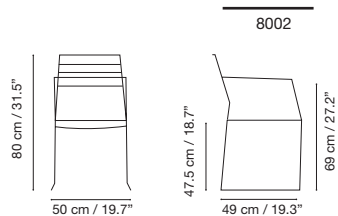

Portofino

Collection

Collection made of galvanized wire, polyester powder coated. Suitable for outdoor, indoor, and contract use.

Dimensions in cm and inches

(agora)

Cushions:

8001
Plain Blue RAL 5002

8002
Agata Blue RAL 5018