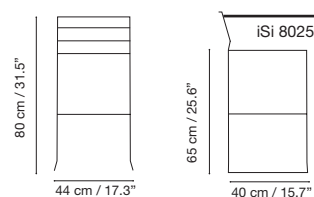

Portofino

Collection

Collection made of galvanized wire, polyester powder coated. Suitable for outdoor, indoor, and contract use.

Dimensions in cm and inches

(agora)

Cushions:

8001
Plain Blue RAL 5002

8002
Agata Blue RAL 5018