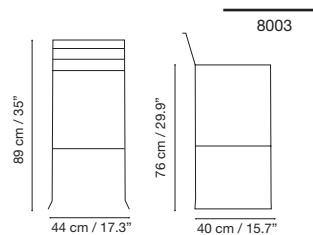

Portofino

Collection

Collection made of galvanized wire, polyester powder coated. Suitable for outdoor, indoor, and contract use.

Dimensions in cm and inches

(agora)

Cushions:

8001
Plain Blue RAL 5002

8002
Agata Blue RAL 5018