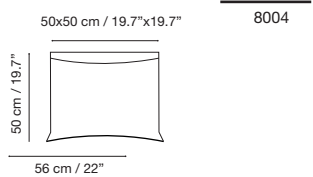

Portofino

Collection

Collection made of galvanized wire, polyester powder coated. Suitable for outdoor, indoor, and contract use.

Dimensions in cm and inches

(agora)

Cushions:

8001
Plain Blue RAL 5002

8002
Agata Blue RAL 5018