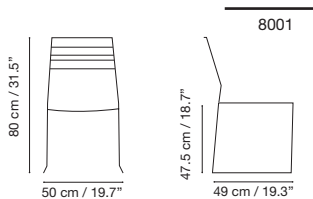

Portofino

Collection

Collection made of galvanized wire, polyester powder coated. Suitable for outdoor, indoor, and contract use.

Dimensions in cm and inches

(agora)

Cushions:

8001
Plain Blue RAL 5002

8002
Agata Blue RAL 5018