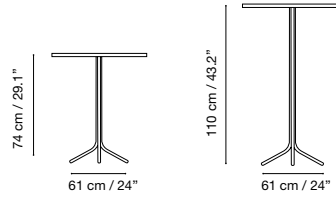

Mikonos

Collection made of galvanized steel, polyester powder coated. Suitable for outdoor, indoor, and contract use.

Height 75 cm / 29.5"

9184	ø 60 cm / ø 23.6"
9185	ø 70 cm / ø 27.6"
9186	ø 80 cm / ø 31.5"

iSi 9187	60 x 60 cm / 23.6 x 23.6"
iSi 9188	70 x 70 cm / 27.6 x 27.6"
iSi 9189	80 x 80 cm / 31.5 x 31.5"
iSi 9190	110 x 70 cm / 43.3 x 27.6"
iSi 9191	120 x 80 cm / 47.2 x 31.5"

Structure & metal table-top:

Height 113 cm / 44.5"

9192	ø 60 cm / ø 23.6"
9193	ø 70 cm / ø 27.6"
9194	ø 80 cm / ø 31.5"

iSi 9195	60 x 60 cm / 23.6 x 23.6"
iSi 9196	70 x 70 cm / 27.6 x 27.6"
iSi 9197	80 x 80 cm / 31.5 x 31.5"

9201
Anthracite grey RAL 7016