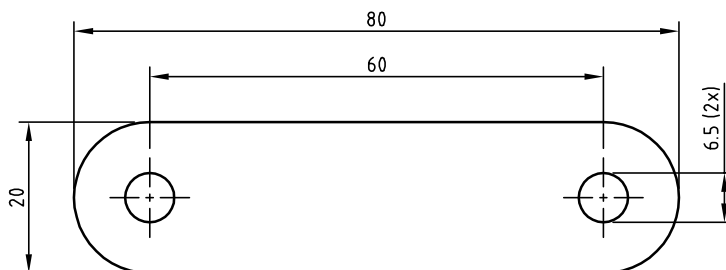

The aluminium window bracket set is used to fasten the THG30 gear racks to ventilation windows or panels.

The window bracket is supplied with an M6x50 stainless steel bolt and a lock nut.

Description	m [g]	Article number
Window bracket set THG30	55	P.THG30.RB