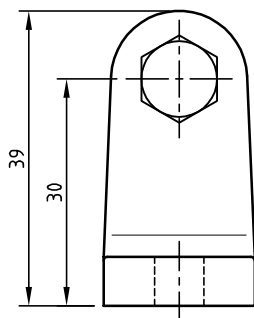

The aluminium window bracket set is used to fasten the THG30 gear racks to ventilation windows or panels.

The window bracket is supplied with an M6x50 stainless steel bolt and a lock nut.

Description	m [g]	Article number
Window bracket set THG30	55	P.THG30.RB