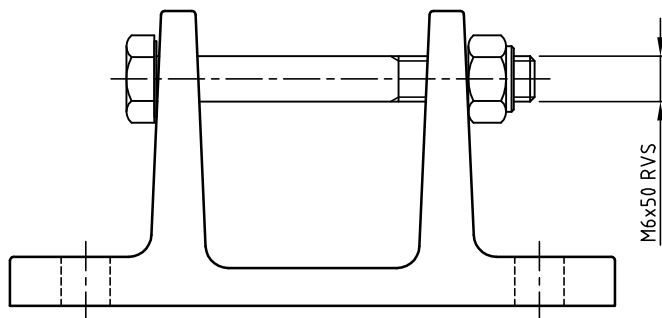

The aluminium window bracket set is used to fasten the THG30 gear racks to ventilation windows or panels.

The window bracket is supplied with an M6x50 stainless steel bolt and a lock nut.

Description	m [g]	Article number
Window bracket set THG30	55	P.THG30.RB