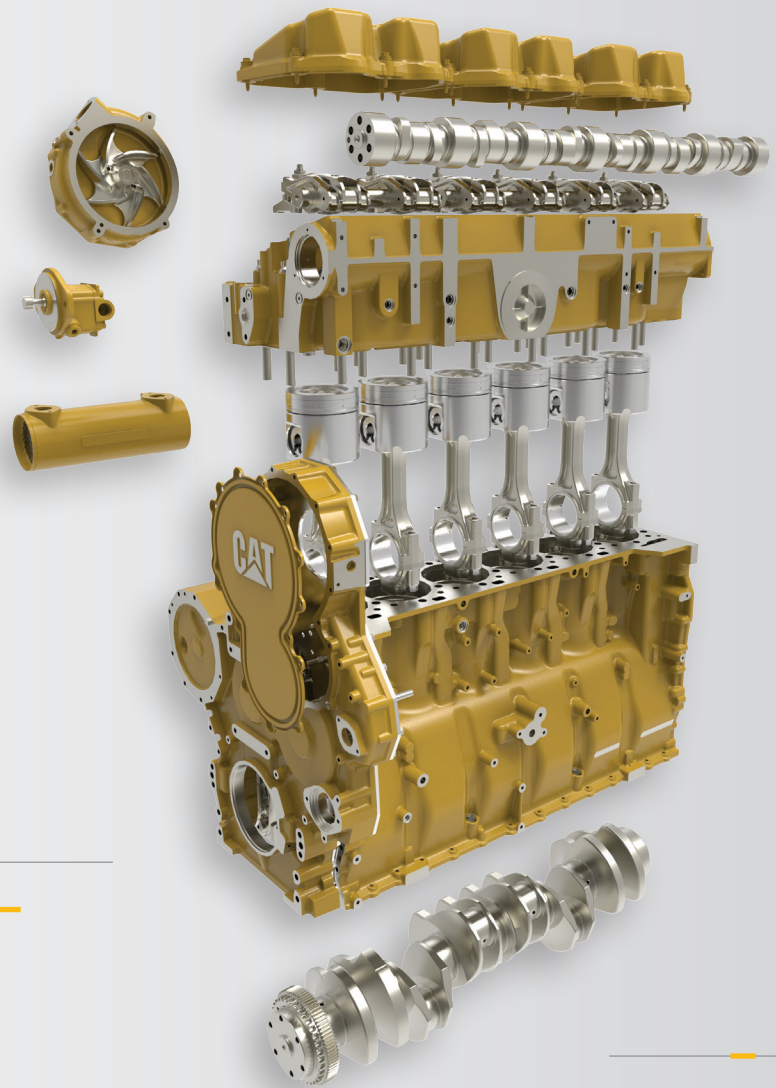

» **CAT[®] REMAN LONG BLOCK ENGINES**

*A COST-EFFECTIVE
OVERHAUL OPTION
FOR YOUR ON-HIGHWAY
TRUCK ENGINE*

MORE PREINSTALLED PARTS MEANS
YOU SAVE TIME AND MONEY.

NOT ALL OVERHAULS ARE CREATED EQUAL

A Cat[®] Reman Long Block gives you the quality and warranty you expect from a Cat product. And it saves you time, with a fully remanufactured and assembled product.

- No need for reusability determination
- No need to measure liner projection
- No dealing with rust & corrosion issues or broken bolts
- No need to outsource machining work

A Cat Long block is a great repair option for the 2nd, 3rd or 4th overhaul because some of the components reused on the 1st overhaul may no longer meet reusability guidelines.

KEEP RUNNING WITH CAT REMAN

Using a Cat Reman long block for your overhaul may align with other repairs, like rear main crankshaft seal replacement or clutch replacement, saving you thousands in labor costs. And they're remanufactured to original specifications to meet Caterpillar quality standards, so you can keep running with lower owning and operating costs.

LONG BLOCK CONSIST BY ENGINE MODEL

REMAN HD LONG BLOCK

	C9	C-10	C11	C-12	C13	C-15 3406E	C15
ASSEMBLED PARTS							
Block Group - Cylinder	X	X	X	X	X	X	X
Rod & Piston & Liner Group	X	X	X	X	X	X	X
Crankshaft Group	X	X	X	X	X	X	X
Cylinder Head	X	X	X	X	X	X	X
Camshaft Group	X	X	X	X	X	X	X
Mechanism Group – Valve	X	X	X	X	X	X	X
Variable Valve Assembly (VVA)			X		X		X
Lifting Eye Group	X	X	X	X	X	X	X
Gear Group – Front	X	X	X	X	X	X	X
Housing Group - Front	X	X	X	X	X	X	X
Cover Group	X	X	X	X	X	X	X
Cover Group – Valve Mech						X	X
Pump Group – Water						X	X
HEUI Pump & Fuel Transfer Pump	X						
Ship Loose Parts							
Core (Assembly) – Oil Cooler	X	X	X	X	X	X	X
Breather Assembly	X						
Pump Group – Fuel Transfer		X	X	X	X	X	X
Pump Group – Engine Oil	X	X	X	X	X		
Water Pump Group		X	X	X	X	X	X