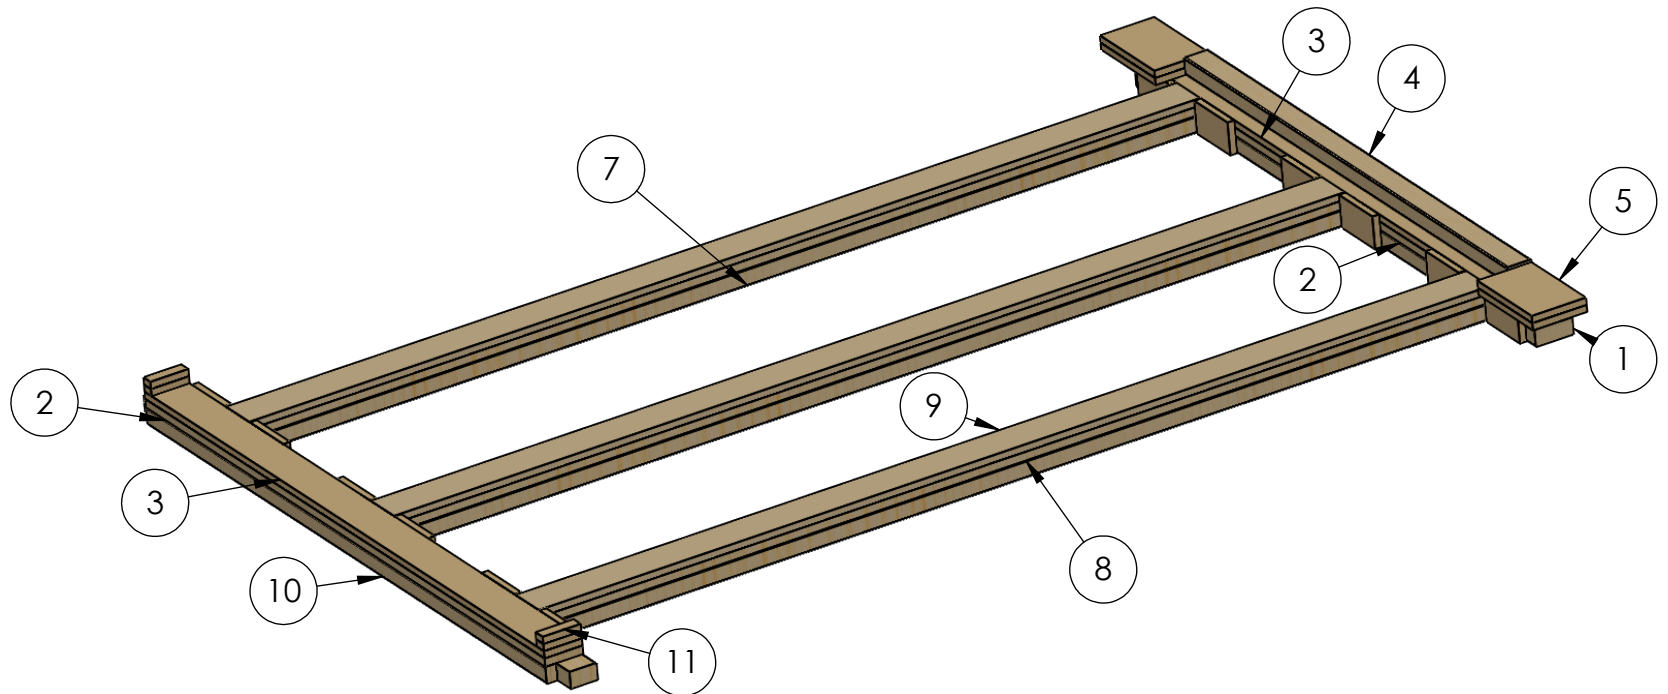

MASTER 60 long bed 8' F-150 2015 & +

ARTICLE #	QTY	Description	Lenght
1	1	2 x 4	60"
2	2	wood 3/4" x 3 1/2"	60"
3	2	Plywood 5/8" cut at 3 1/2"	60"
4	1	wood 1 1/2" x 2 1/4"	48 1/2"
5	4	Plywood 5/8" cut at 5"	8 3/16"
6	12	Plywood 5/8" cut at 5"	2 7/8"
7	3	2 x 4	87 1/2"
8	3	wood 3/4" x 3 1/2"	87 1/2"
9	3	Plywood 5/8" cut at 3 1/2"	87 1/2"
10	1	2 x 4	64"
11	4	Plywood 5/8" cut at 3 1/2"	1 1/16"