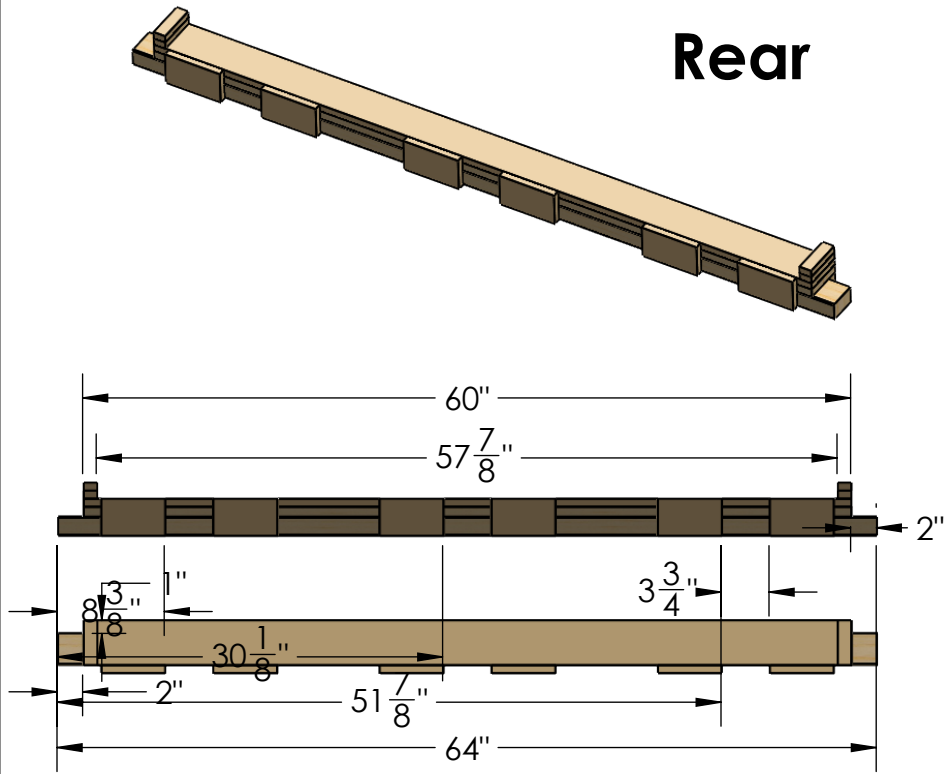

Rear

Front

Description:

MORY inc.

701, rang St-Pierre - St-Anselme, QC - G0R 2N0
1-800-924-9804 - info@moryinc.com

Ownership and Confidentiality

The information contained in this drawing is the property of MORY inc.
All reproduction parts without written permission of MORY Inc. are
criminal offense.

Customer

KS-M60L-F1502015_eng

Drawn by: Stéphane Morin

Date: 2021-01-26

Scale: 1:24

SHEET 2 OF 2