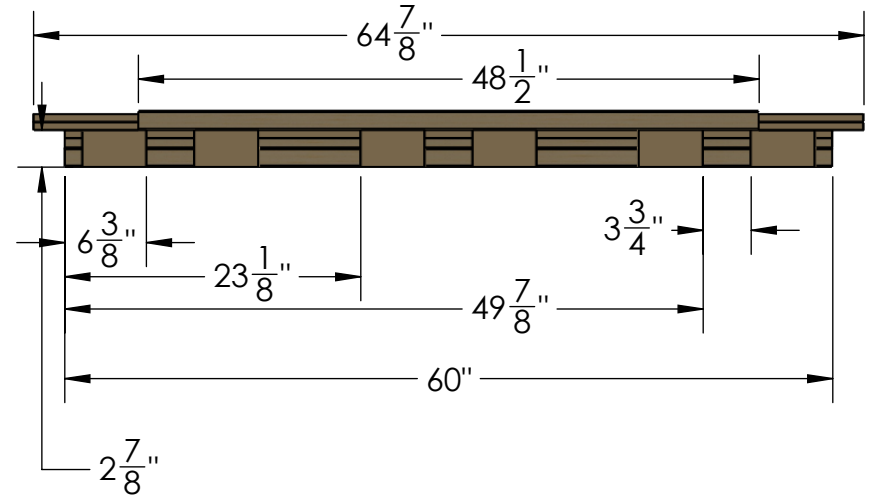

Rear

Front

Description:

MORY inc.

701, rang St-Pierre - St-Anselme, QC - G0R 2N0
1-800-924-9804 - info@moryinc.com

Ownership and Confidentiality

The information contained in this drawing is the property of MORY inc.
All reproduction parts without written permission of MORY Inc. are
criminal offense.

Customer

KS-M60L-F1502015_eng

Drawn by: Stéphane Morin

Date: 2021-01-26

Scale: 1:24

SHEET 2 OF 2