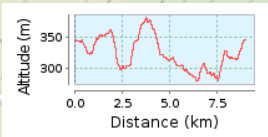

# The Devil's Gully Short

9.0 km (round trip)

Total climb: 218 m, Total descent: 217 m

Altitude range 104 m (Altitude from: 279 m to 383 m)