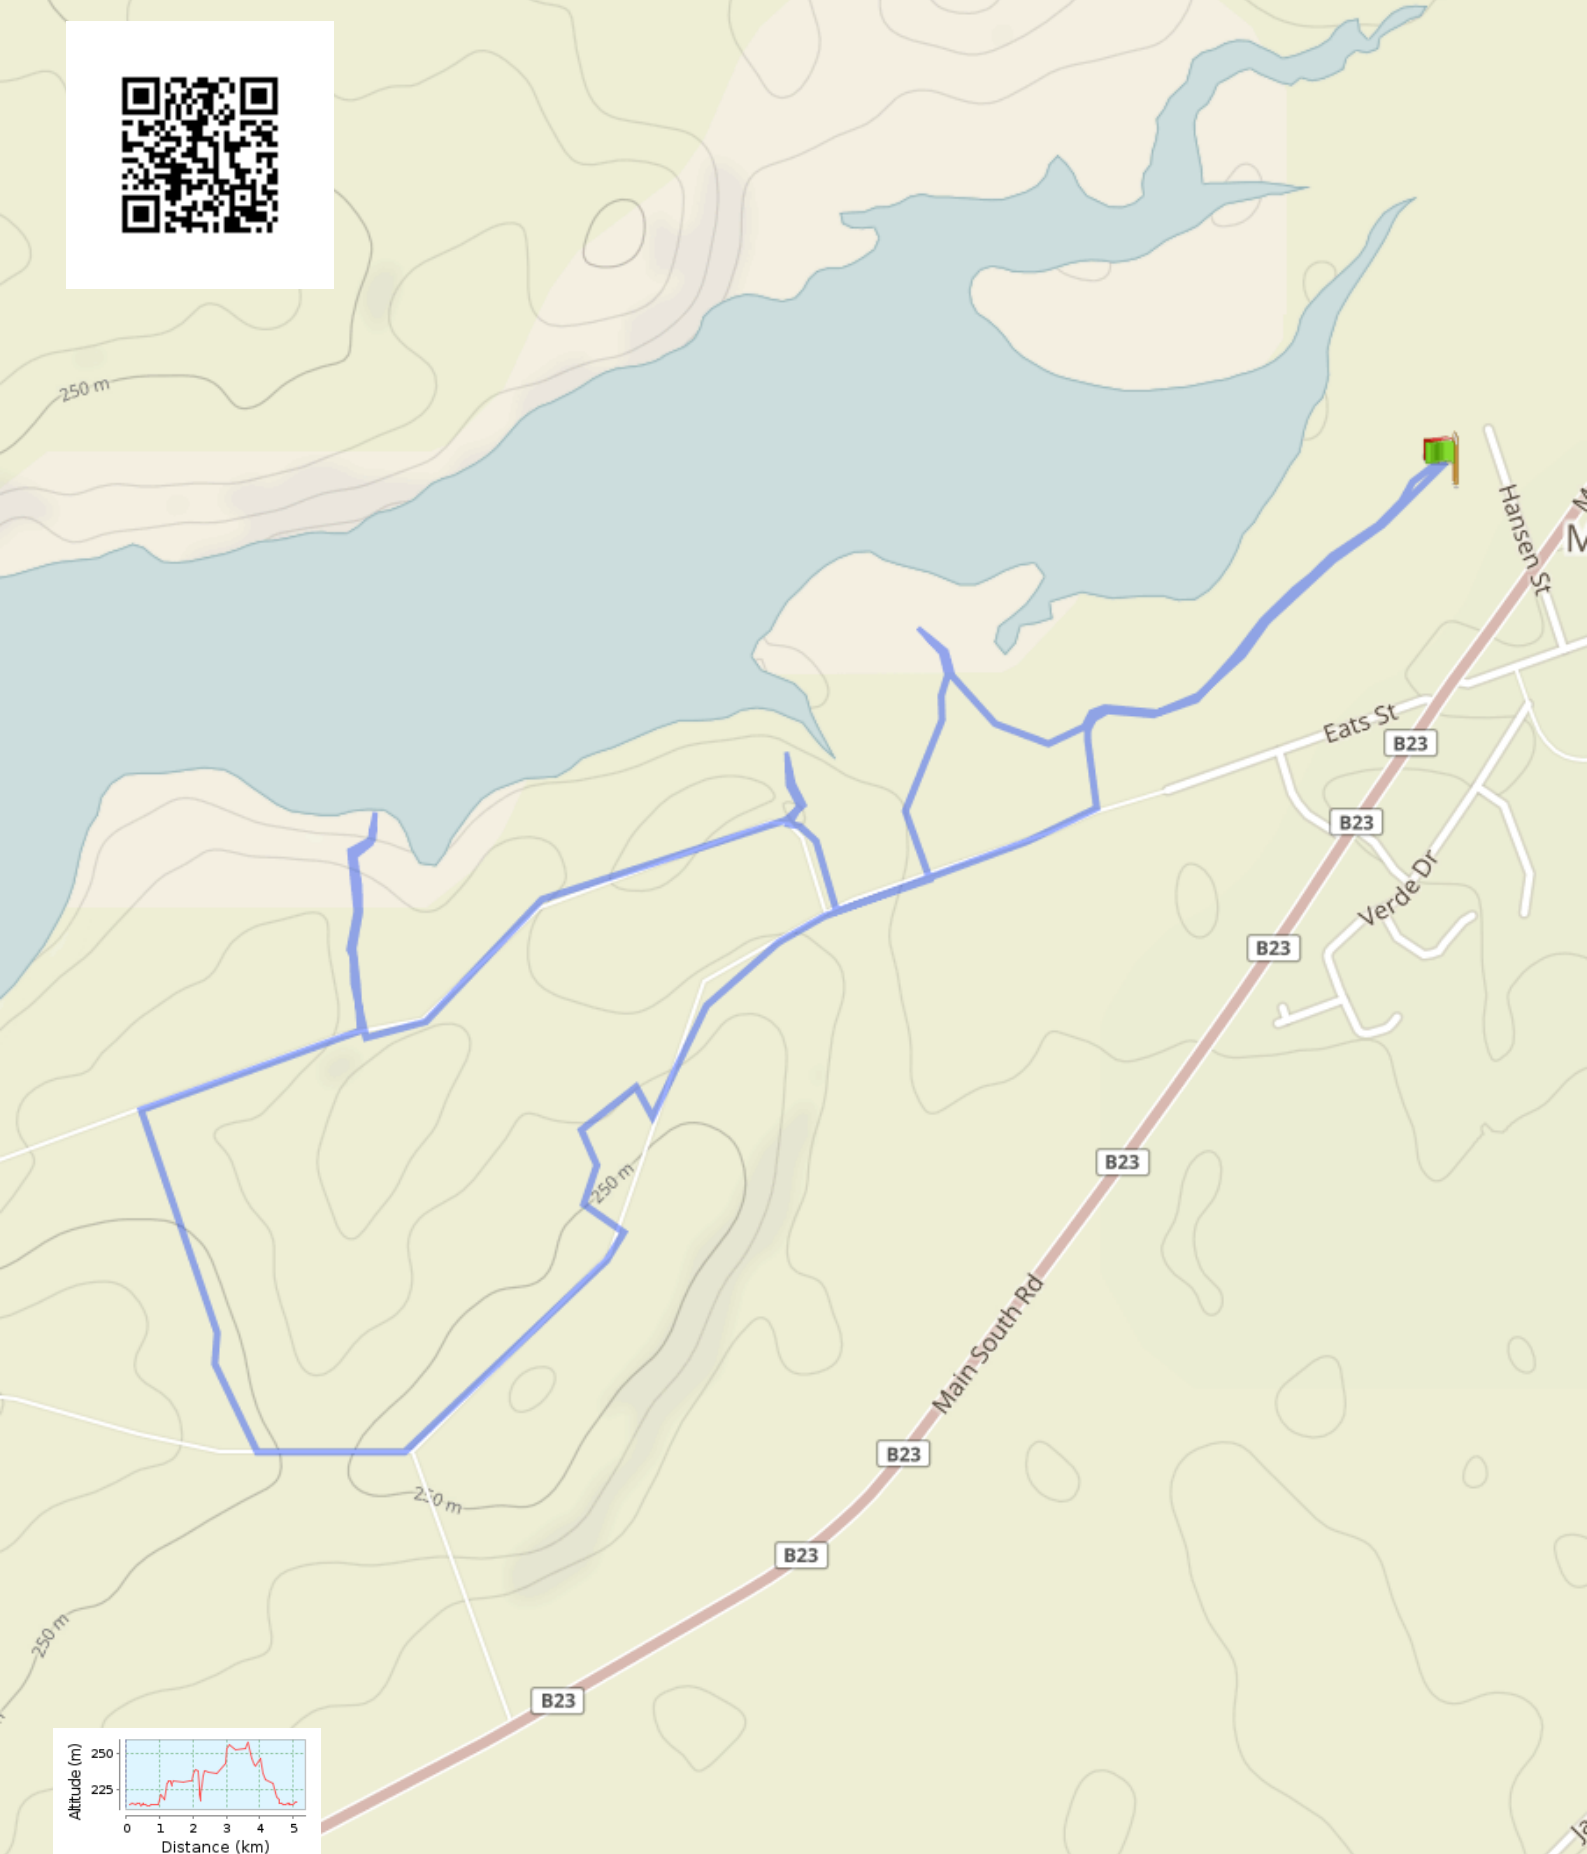

Myponga 1 lap

5.1 km (round trip)

Total climb: 73 m, Total descent: 73 m

Altitude range 45 m (Altitude from: 213 m to 258 m)