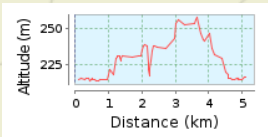

Myponga 1 lap

5.1 km (round trip)

Total climb: 73 m, Total descent: 73 m

Altitude range 45 m (Altitude from: 213 m to 258 m)