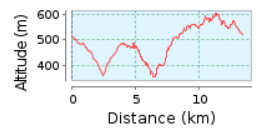

# Australian Masters Games Long

13.38 km (round trip)

Total climb: 442 m, Total descent: 443 m

Altitude range 253 m (Altitude from: 352 m to 605 m)