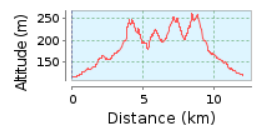

Tangari from Reynella East parkrun

12.03 km (round trip)

Total climb: 273 m, Total descent: 271 m

Altitude range 143 m (Altitude from: 117 m to 260 m)