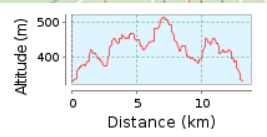

# Kersbrook South East - Short Course

13.1 km (round trip)

Total climb: 390 m, Total descent: 395 m

Altitude range 188 m (Altitude from: 325 m to 513 m)