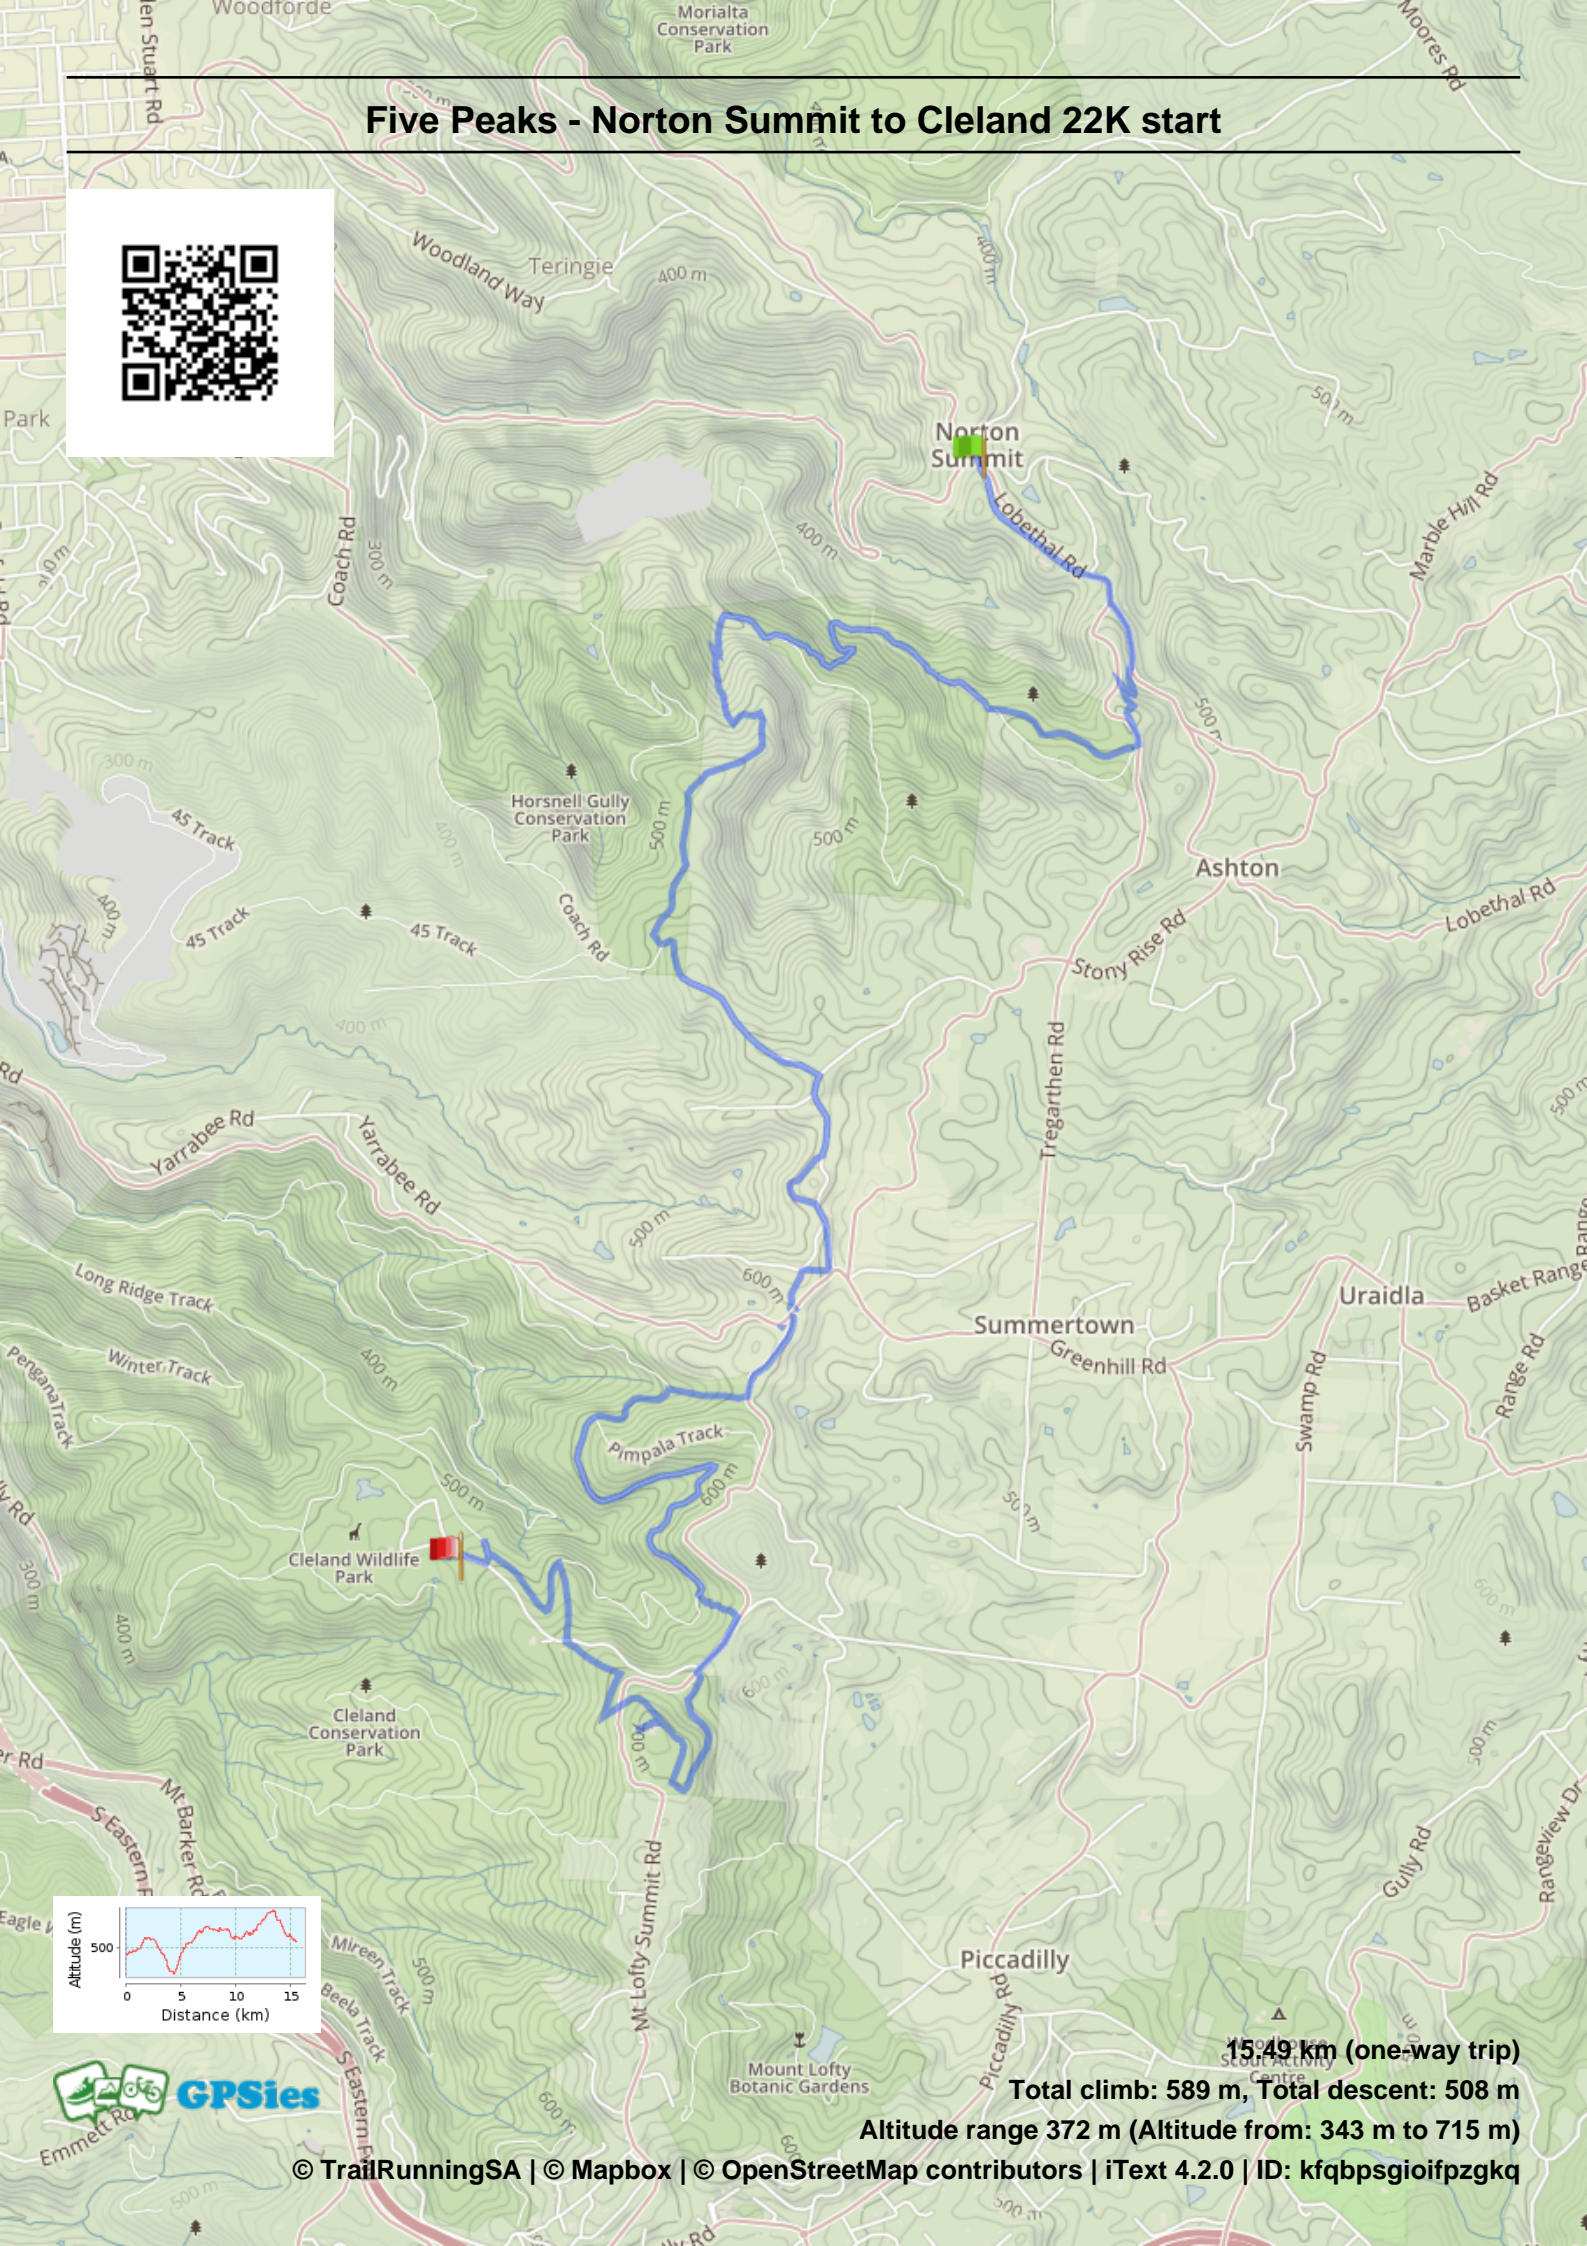

Five Peaks - Norton Summit to Cleland 22K start

15.49 km (one-way trip)

Total climb: 589 m, Total descent: 508 m

Altitude range 372 m (Altitude from: 343 m to 715 m)