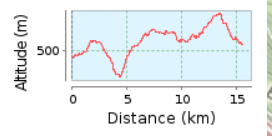

Five Peaks - Norton Summit to Cleland 22K start

15.49 km (one-way trip)

Total climb: 589 m, Total descent: 508 m

Altitude range 372 m (Altitude from: 343 m to 715 m)