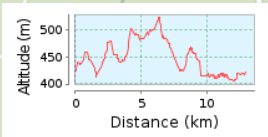

Mt Crawford 2017 Short Course

12.94 km (round trip)

Total climb: 249 m, Total descent: 249 m

Altitude range 118 m (Altitude from: 405 m to 523 m)