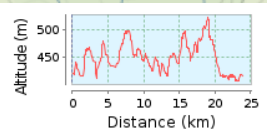

# Mt Crawford 2017 Medium Course

23.89 km (round trip)

Total climb: 454 m, Total descent: 454 m

Altitude range 117 m (Altitude from: 406 m to 523 m)