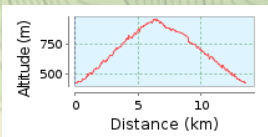

# Mt Remarkable summit loop

13.49 km (round trip)

Total climb: 558 m, Total descent: 561 m

Altitude range 543 m (Altitude from: 420 m to 963 m)