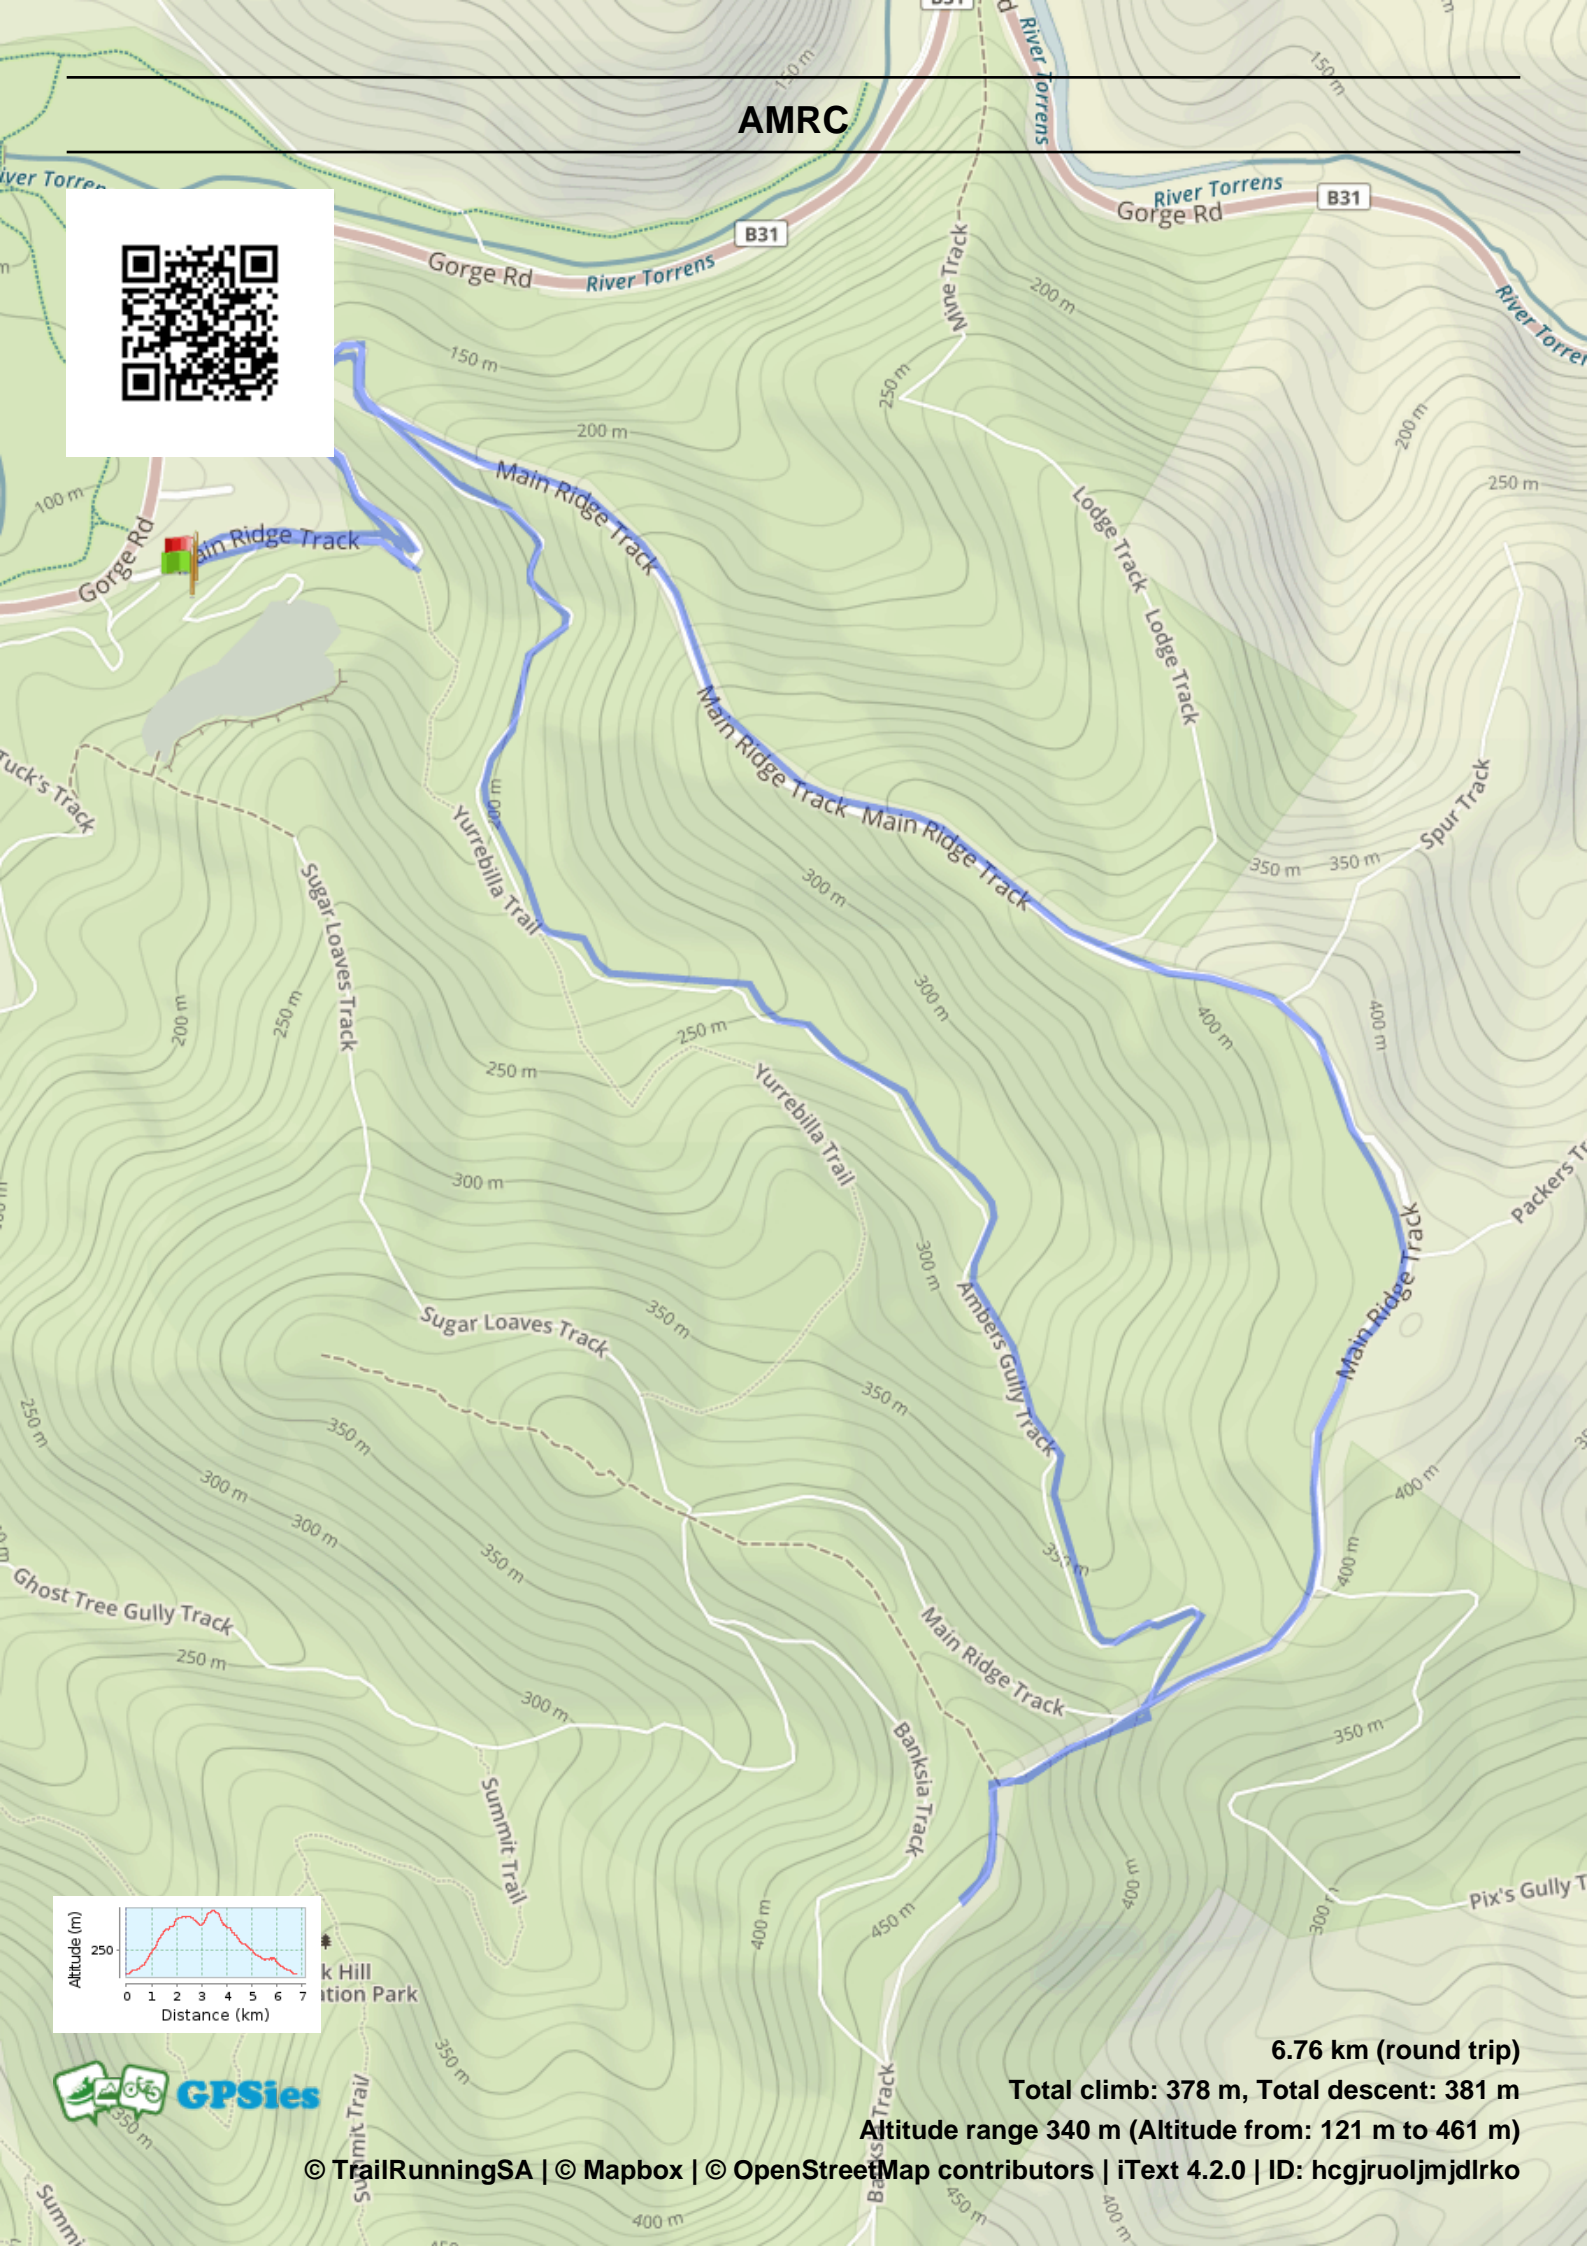

AMRC

6.76 km (round trip)

Total climb: 378 m, Total descent: 381 m

Altitude range 340 m (Altitude from: 121 m to 461 m)

© TrailRunningSA | © Mapbox | © OpenStreetMap contributors | iText 4.2.0 | ID: hcgrjuolmjdlrko