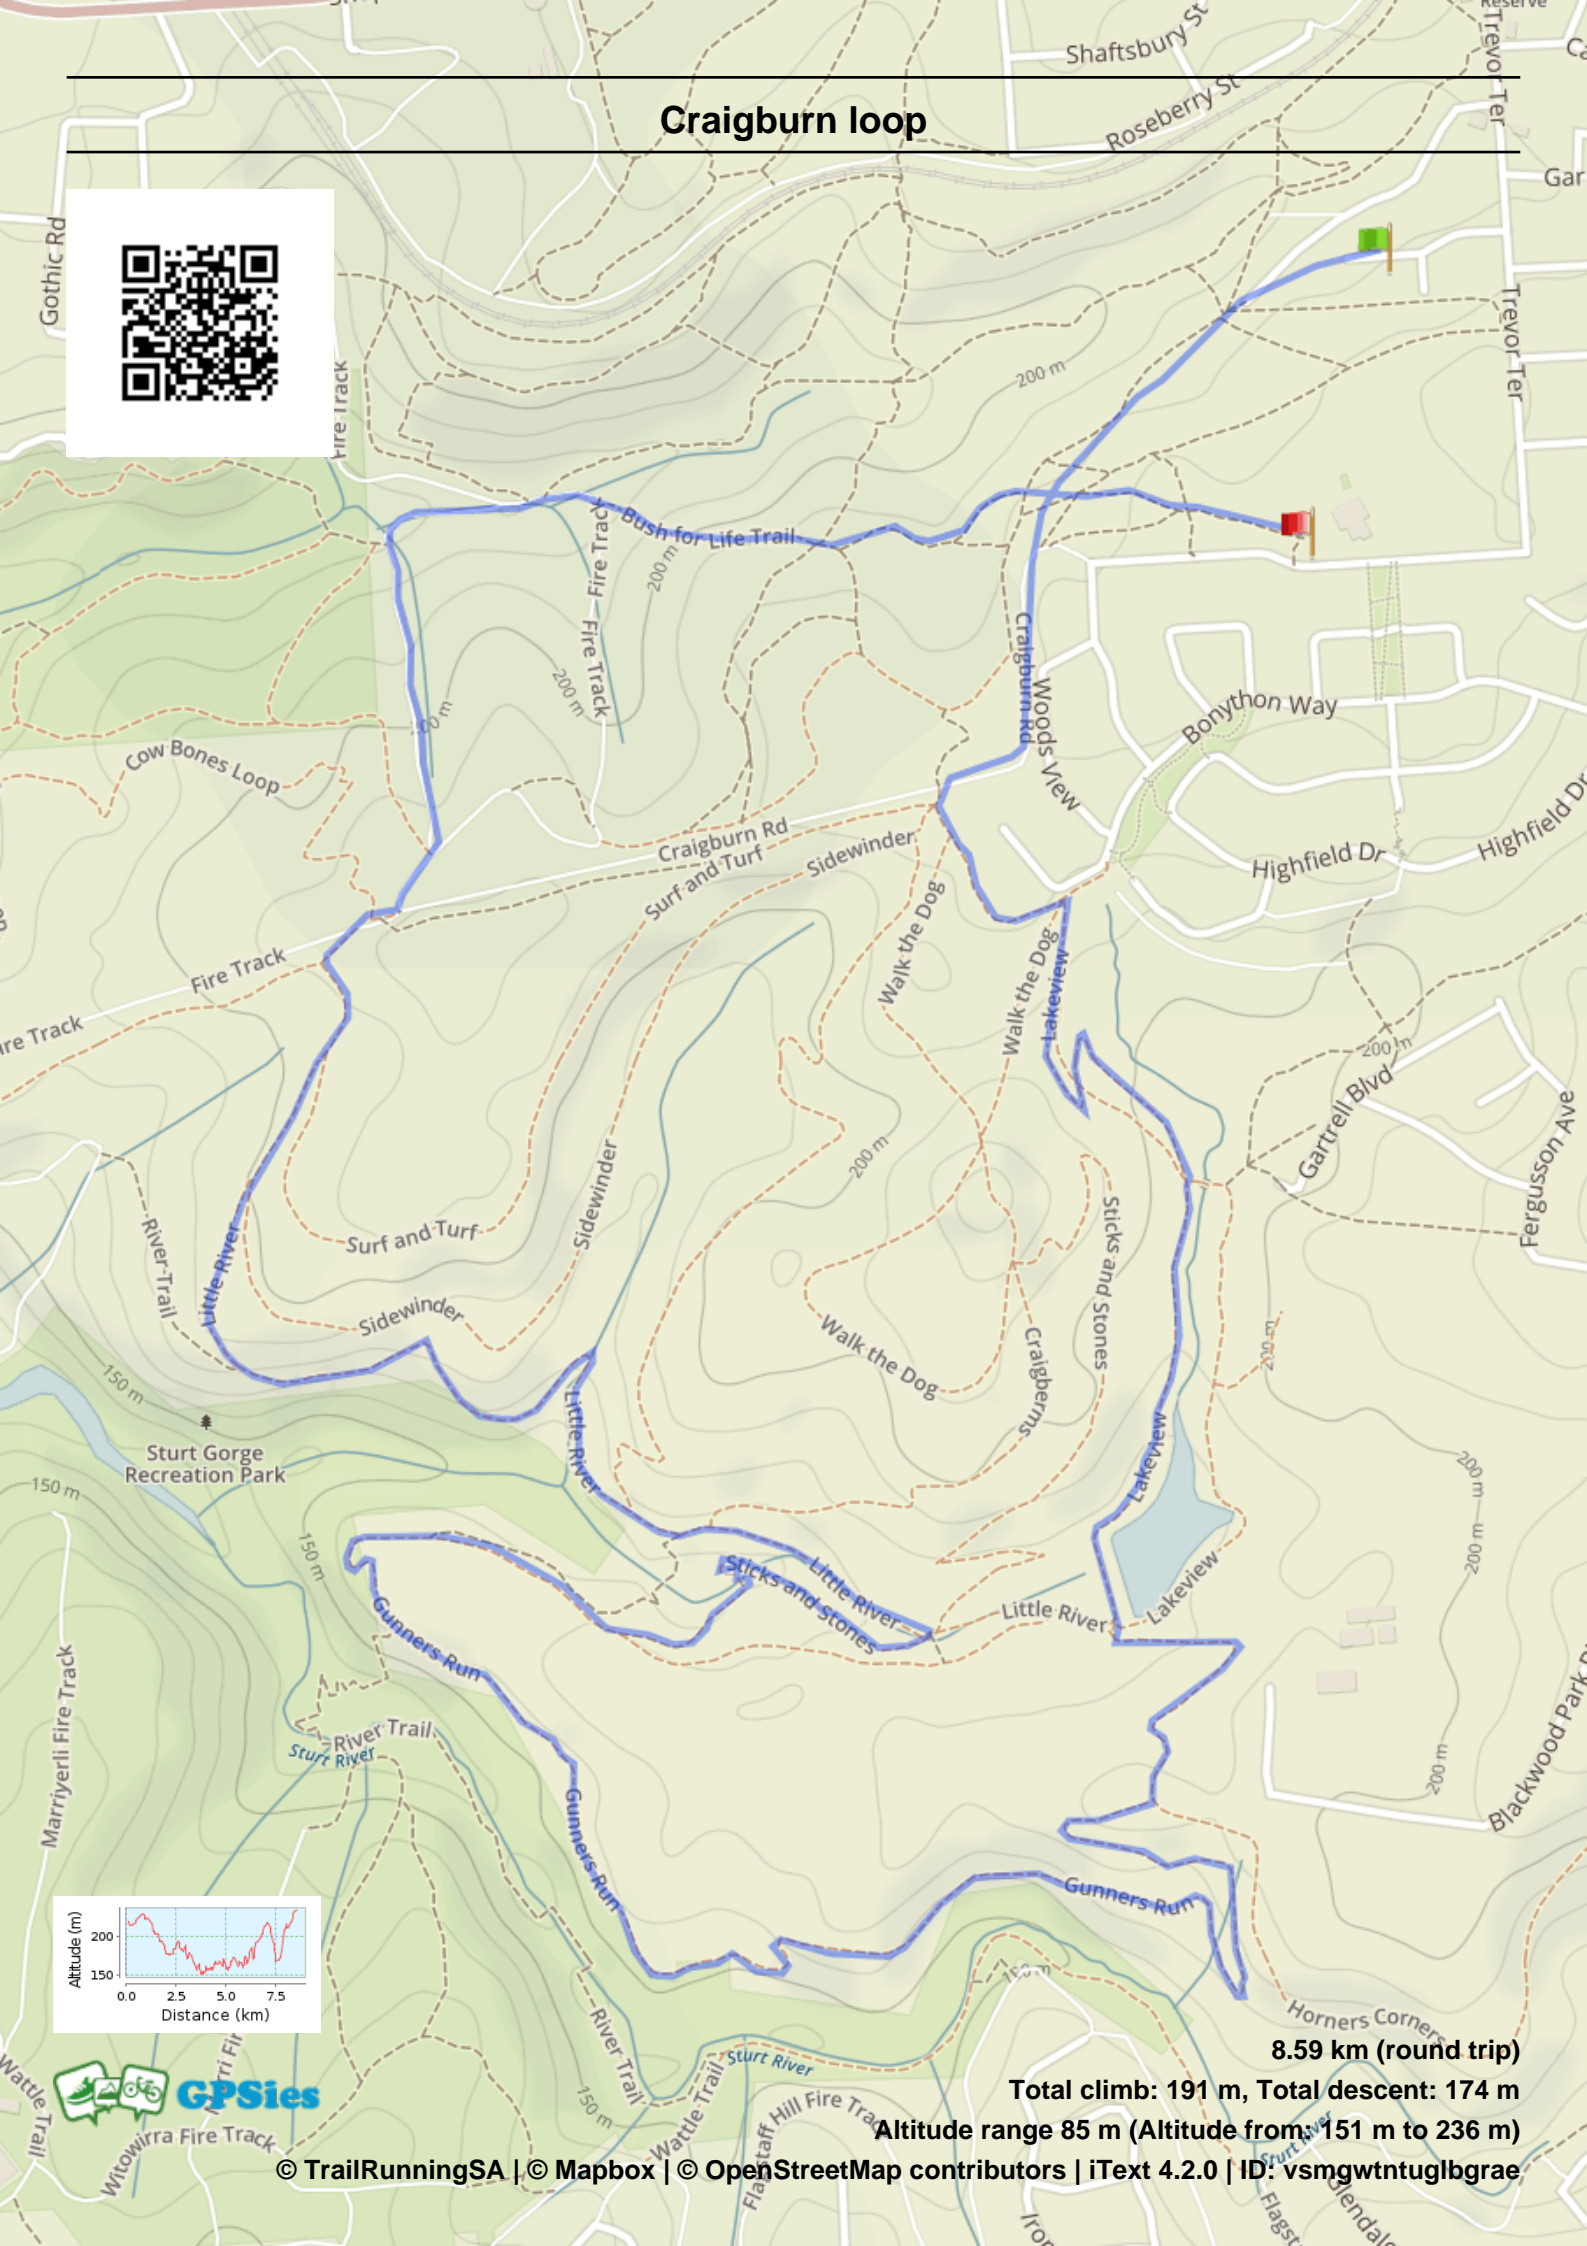

Craigburn loop

8.59 km (round trip)

Total climb: 191 m, Total descent: 174 m

Altitude range 85 m (Altitude from: 151 m to 236 m)