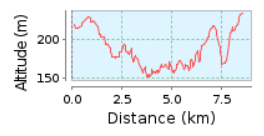

Craigburn loop

8.59 km (round trip)

Total climb: 191 m, Total descent: 174 m

Altitude range 85 m (Altitude from: 151 m to 236 m)