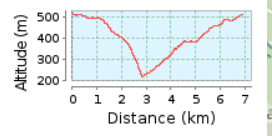

Cleland Pengana Circuit

6.9 km (round trip)

Total climb: 307 m, Total descent: 310 m

Altitude range 303 m (Altitude from: 214 m to 517 m)