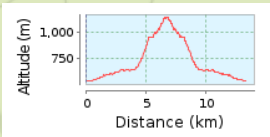

# St Mary Peak (Outside Track)

13.31 km (round trip)

Total climb: 610 m, Total descent: 610 m

Altitude range 591 m (Altitude from: 542 m to 1133 m)