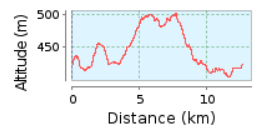

Mt Crawford

12.62 km (round trip)
Total climb: 172 m, Total descent: 172 m
Altitude range 96 m (Altitude from: 405 m to 501 m)