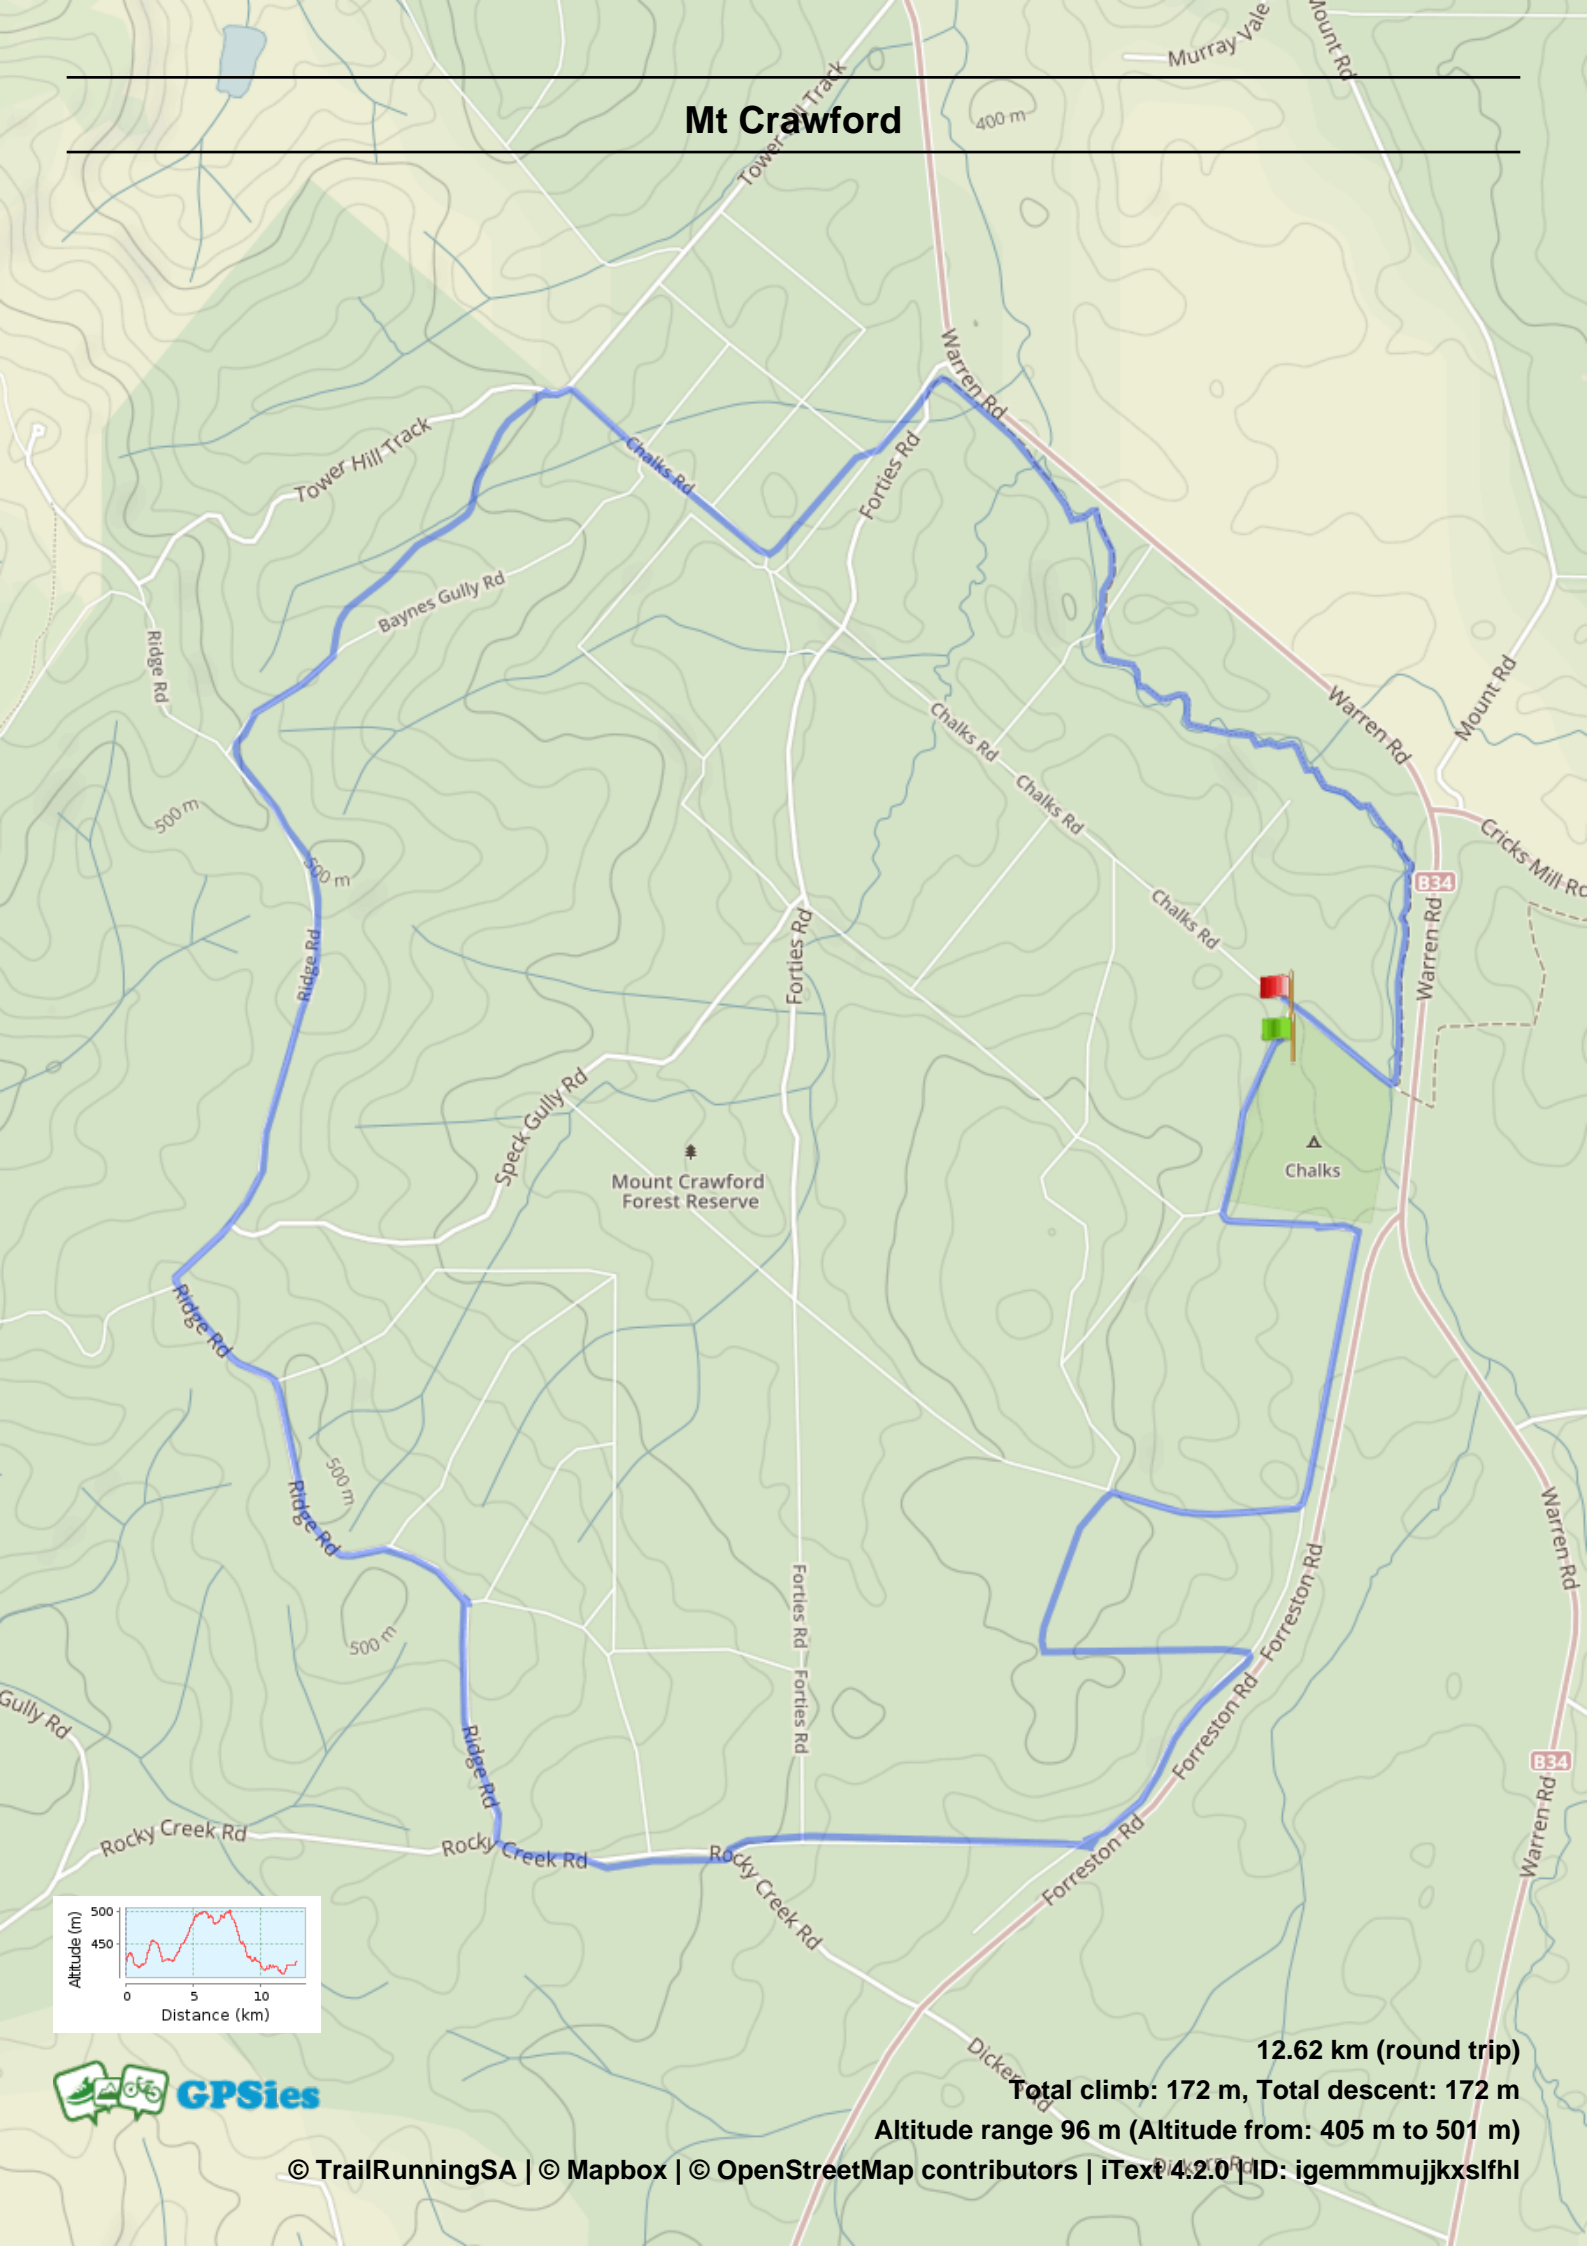

Mt Crawford

12.62 km (round trip)
Total climb: 172 m, Total descent: 172 m
Altitude range 96 m (Altitude from: 405 m to 501 m)