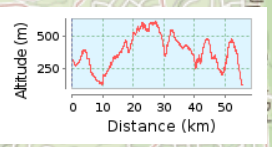

The Yurrebilla Trail

Created by TrailRunningSA

© Mapbox | © OpenStreetMap contributors | Generated with iText 4.2.0