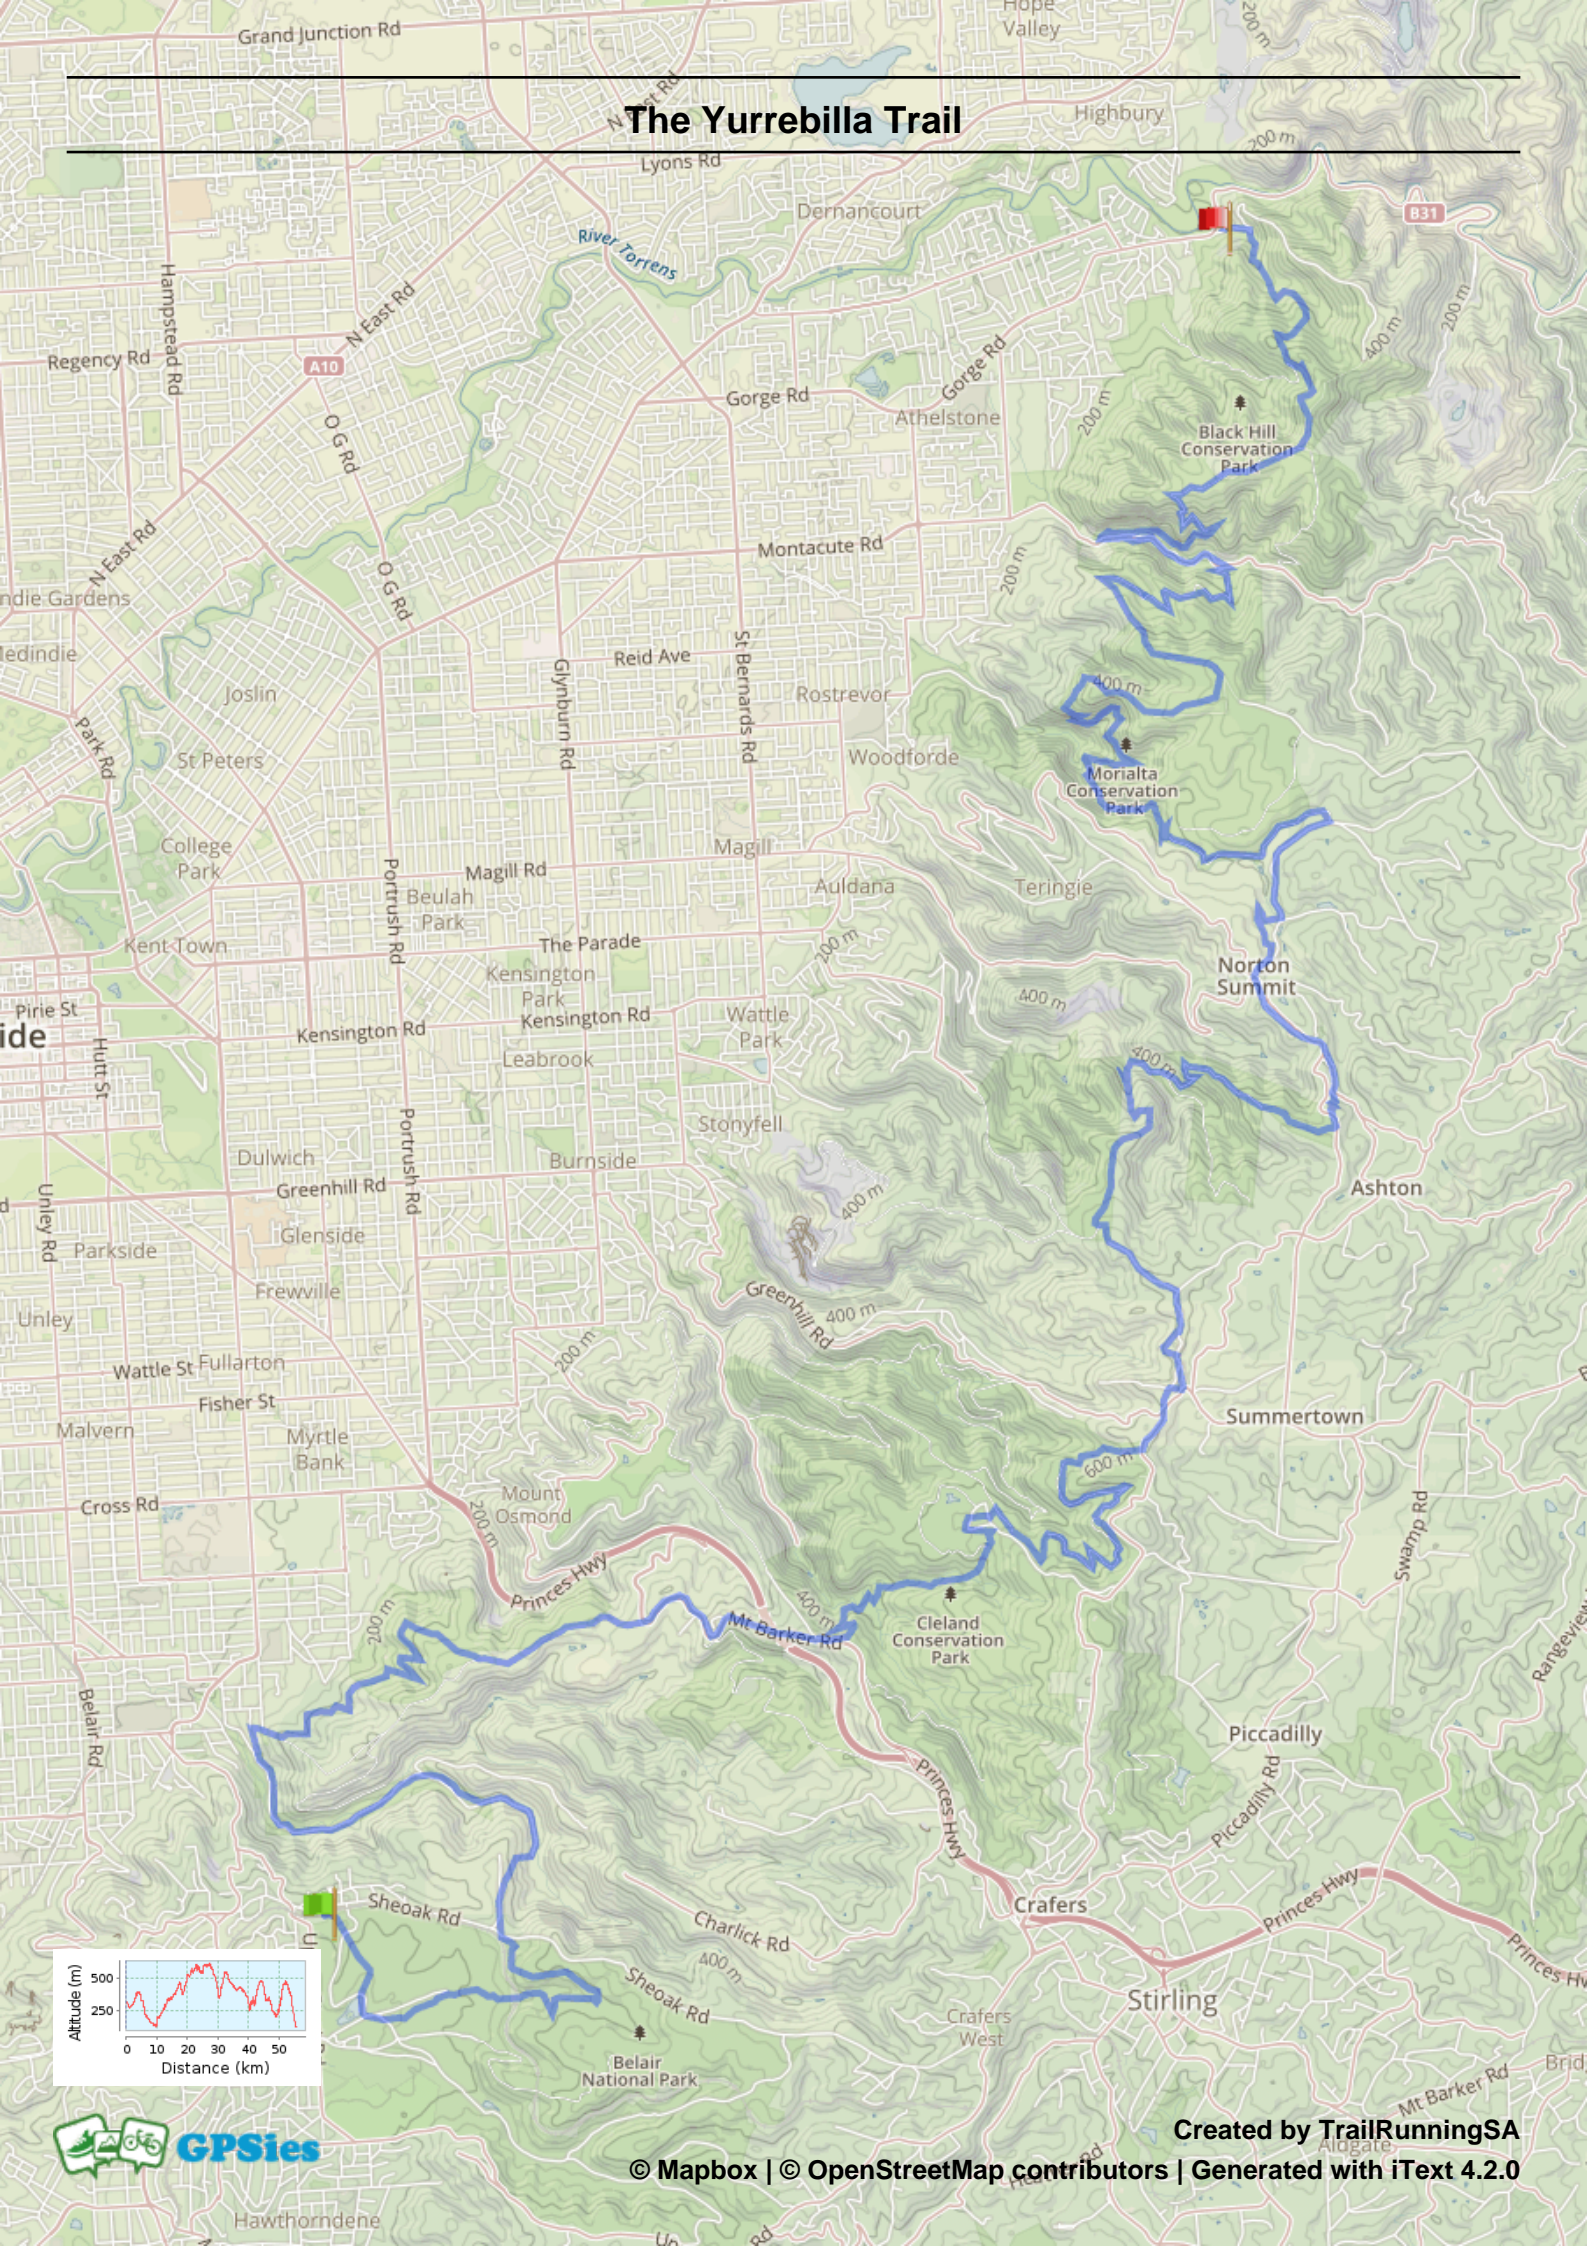

The Yurrebilla Trail

Created by TrailRunningSA

© Mapbox | © OpenStreetMap contributors | Generated with iText 4.2.0