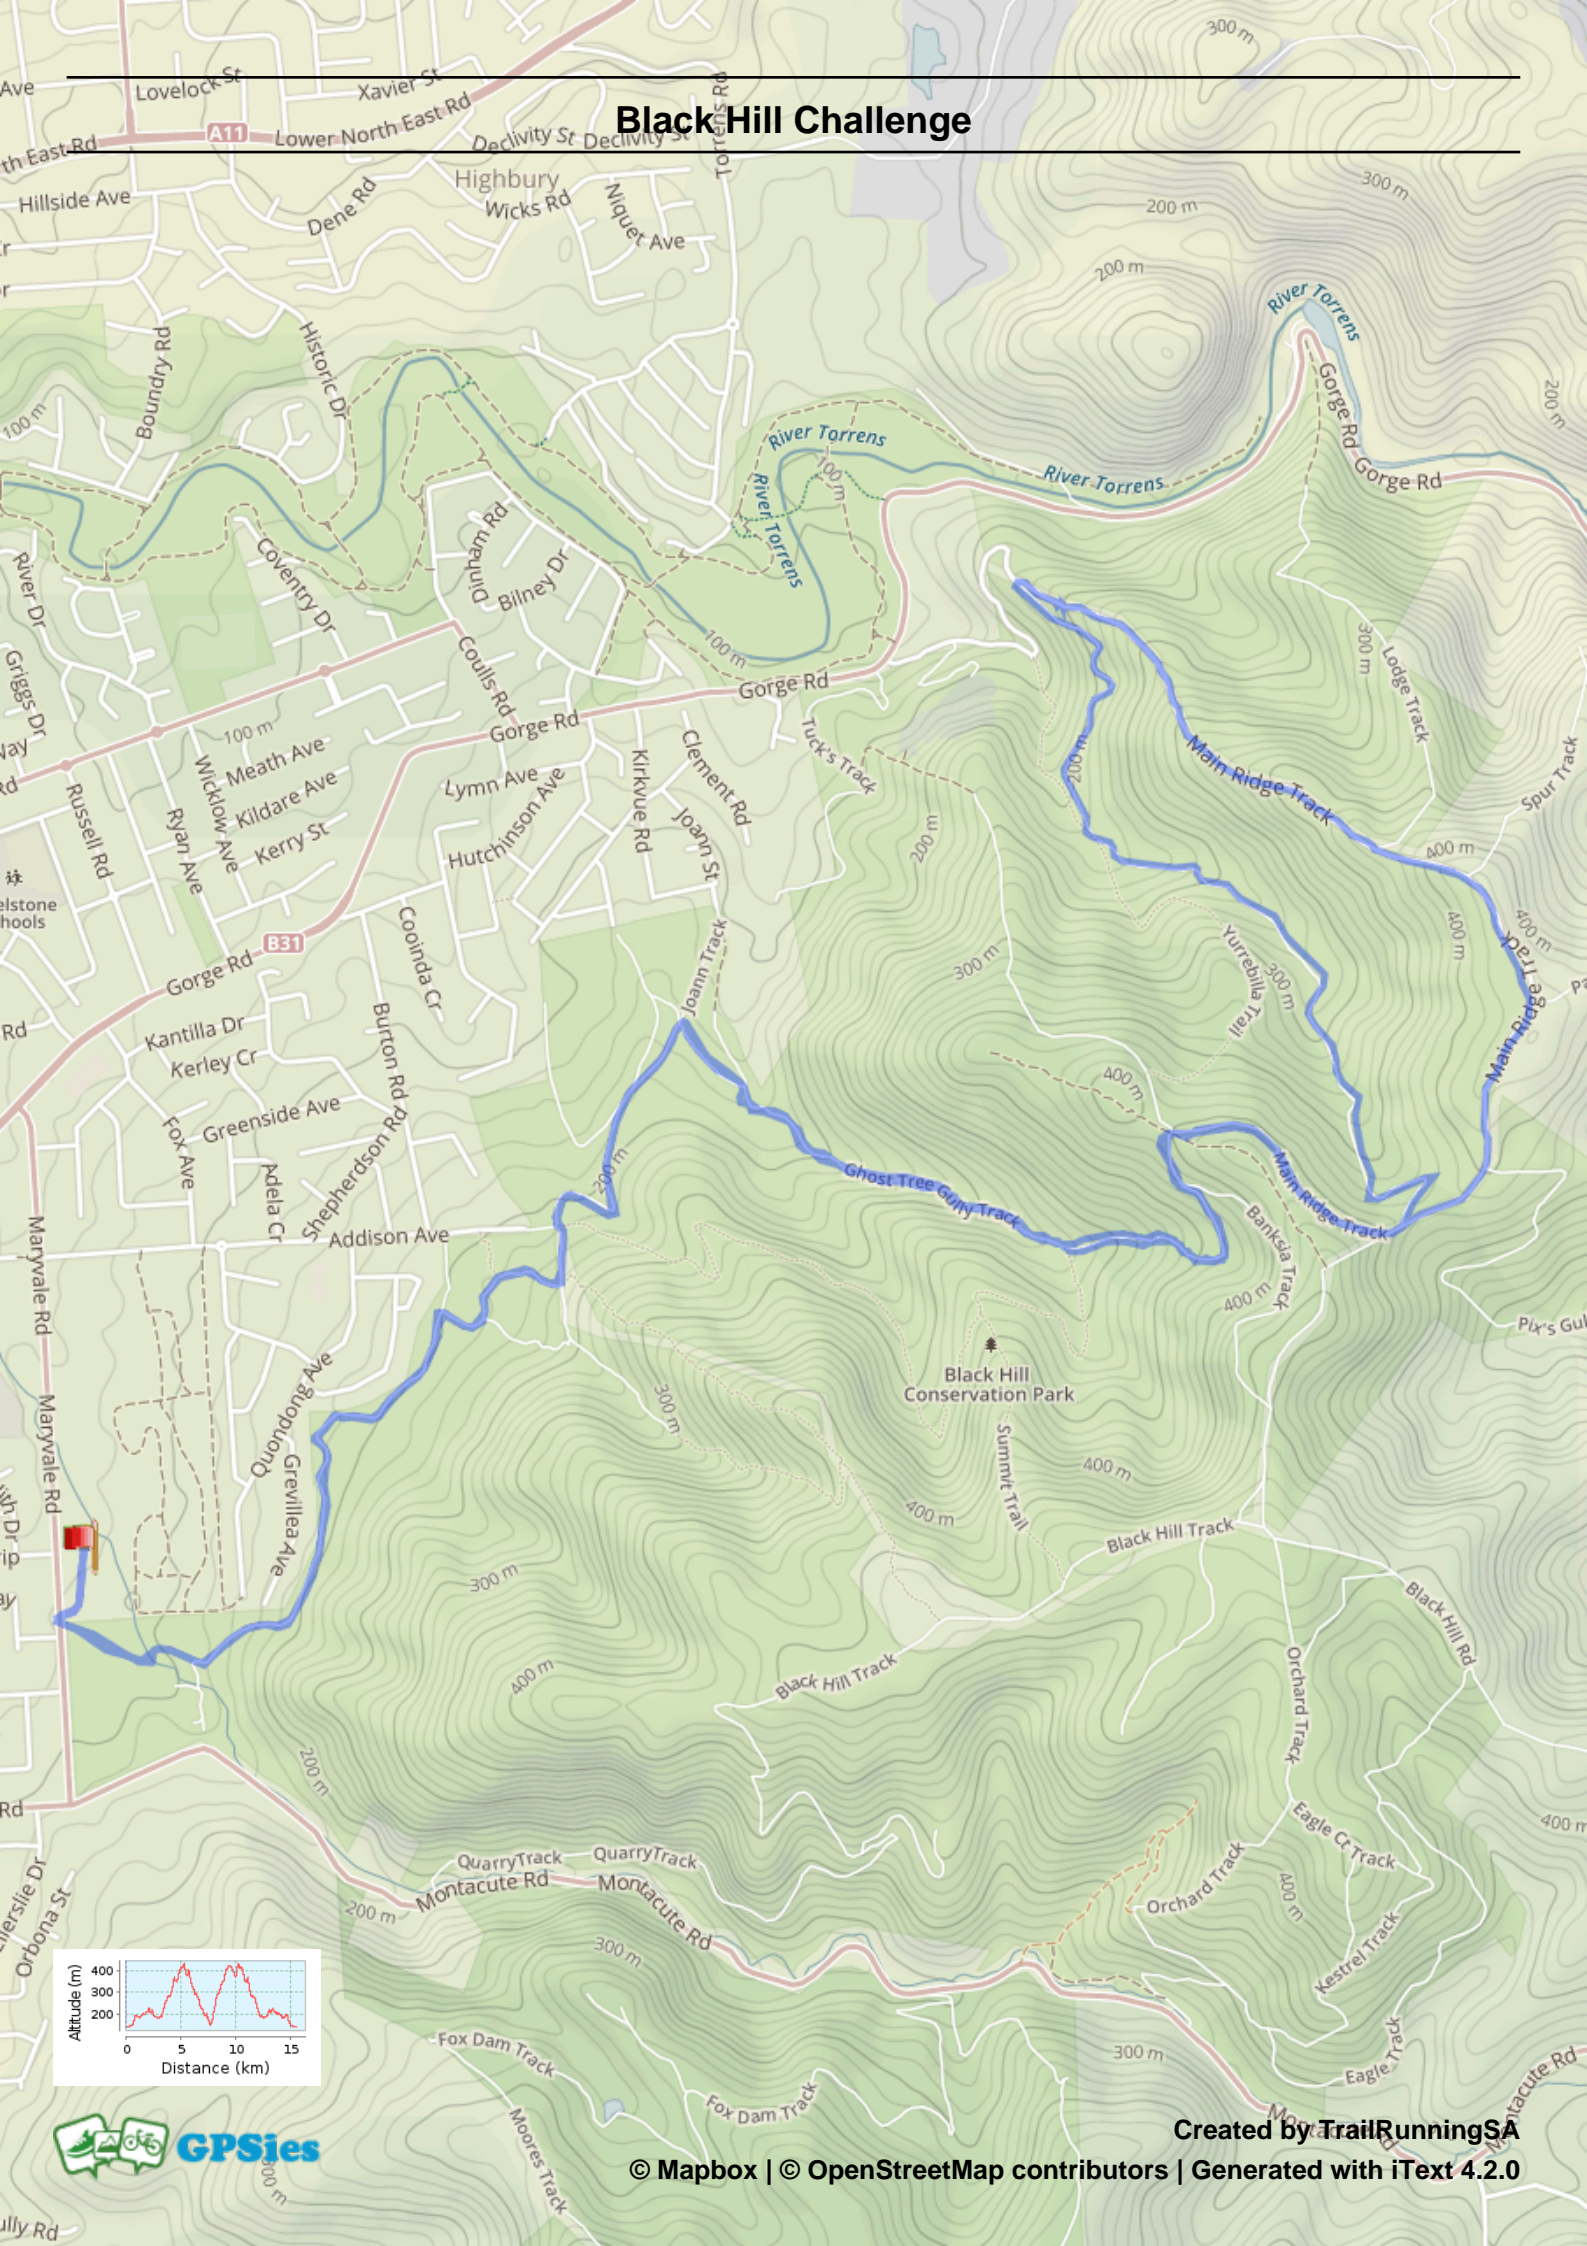

# Black Hill Challenge

Created by TrailRunningSA

© Mapbox | © OpenStreetMap contributors | Generated with iText 4.2.0