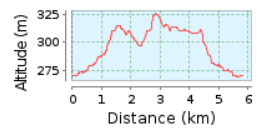

# Belair National Park - Short Loop

5.81 km (round trip)

Total climb: 76 m, Total descent: 76 m

Altitude range 57 m (Altitude from: 269 m to 326 m)

Belair Caravan Park

Belair Golf Course

Waterfall Hike  
Queens Jubilee Dr