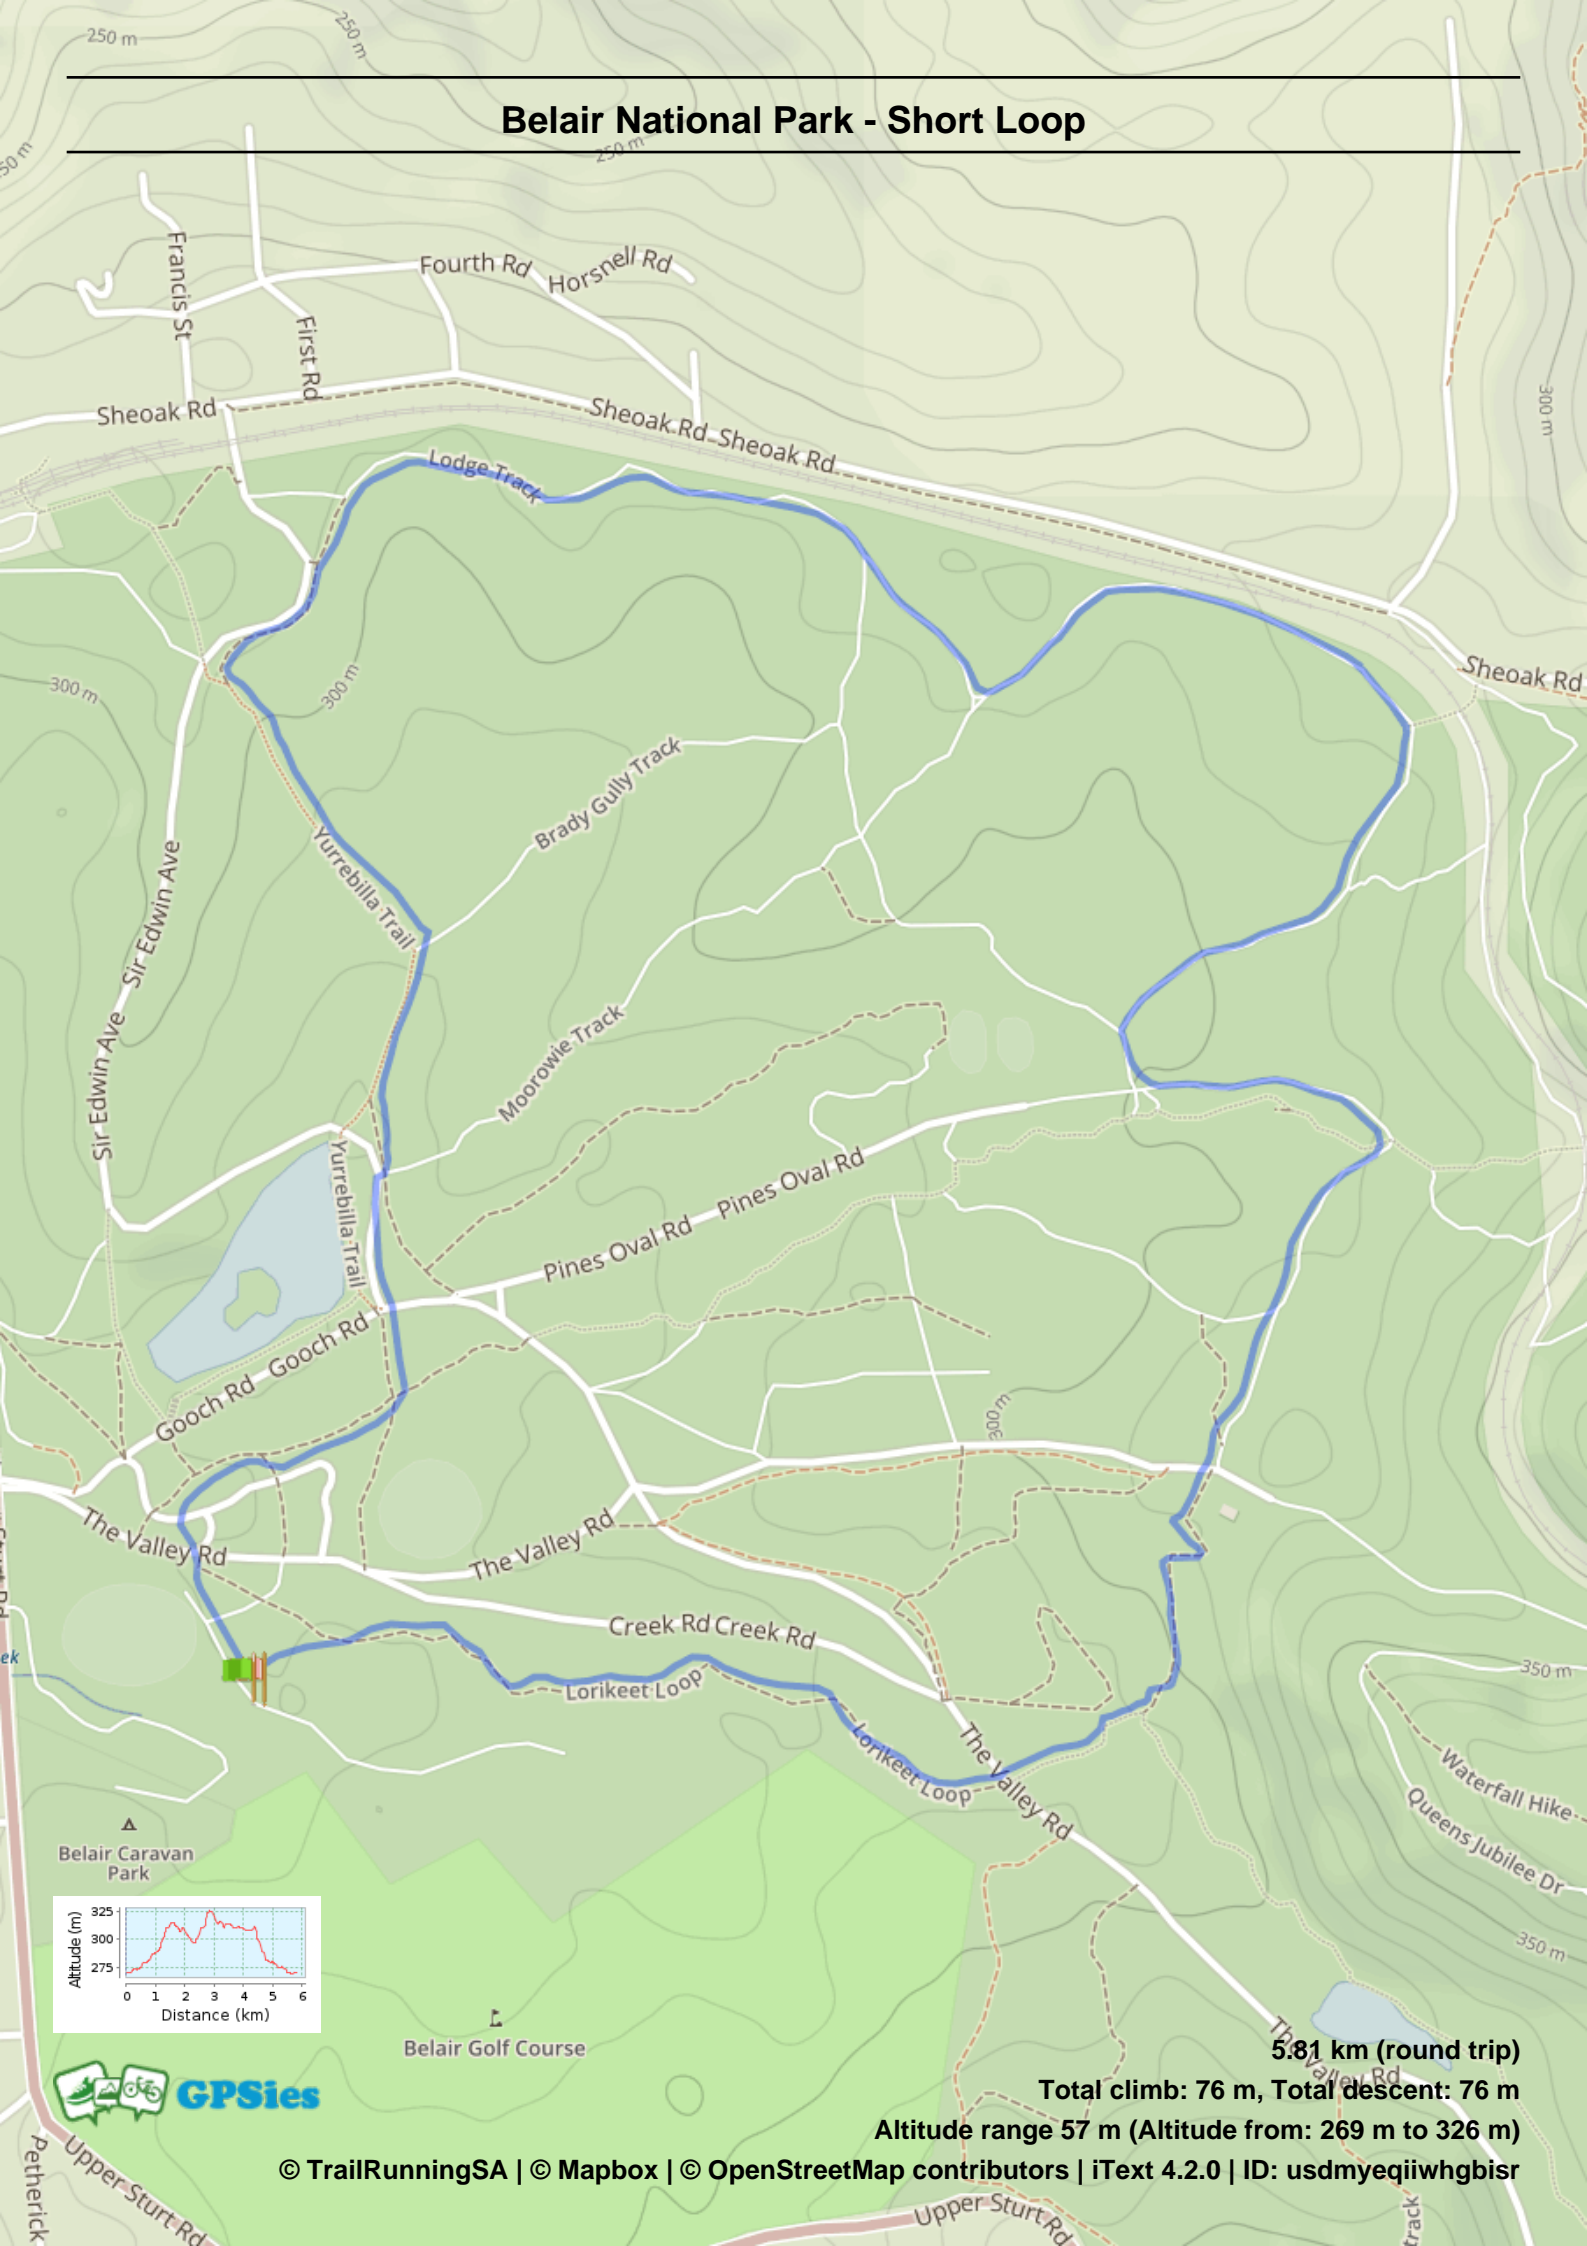

# Belair National Park - Short Loop

5.81 km (round trip)

Total climb: 76 m, Total descent: 76 m

Altitude range 57 m (Altitude from: 269 m to 326 m)

Belair Caravan Park

Belair Golf Course

Waterfall Hike  
Queens Jubilee Dr

Petherick  
Upper Sturt Rd

Upper Sturt Rd